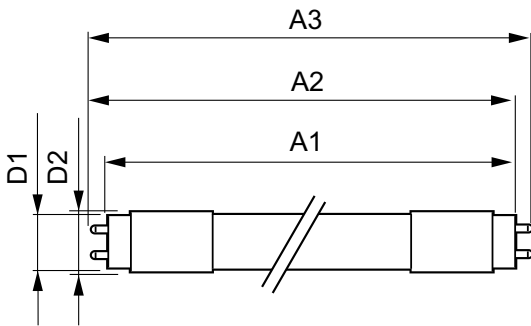

Master Value LEDtube Universal T8

T-Case Maximum (Nom)	60 °C
Controls and Dimming	
Dimmable	No
Mechanical and Housing	
Bulb Finish	Frosted
Bulb Material	Glass
Product Length	1500 mm
Bulb Shape	Tube, double-ended
Approval and Application	
Energy Efficiency Class	C
Energy Saving Product	Yes
Approval Marks	RoHS compliance TUV CE marking KEMA Keur certificate

Energy Consumption kWh/1000 h	23 kWh
EPREL Registration Number	403663
Product Data	
Full product code	871951431678200
Order product name	MAS LEDtube VLE UN 1500mm UO 23W865 T8
EAN/UPC - Product	8719514316782
Order code	929002997502
Numerator - Quantity Per Pack	1
Numerator - Packs per outer box	10
Material Nr. (12NC)	929002997502
Net Weight (Piece)	0.270 kg

Dimensional drawing

MasValUni 5ft 23W 3700lm 6500K

Product	D1	D2	A1	A2	A3
MAS LEDtube VLE UN 1500mm UO 23W865 T8	26 mm	28 mm	1500 mm	1506 mm	1514 mm

Photometric data

LEDtube MAS 1 23W G13 3700lm 865-GUL