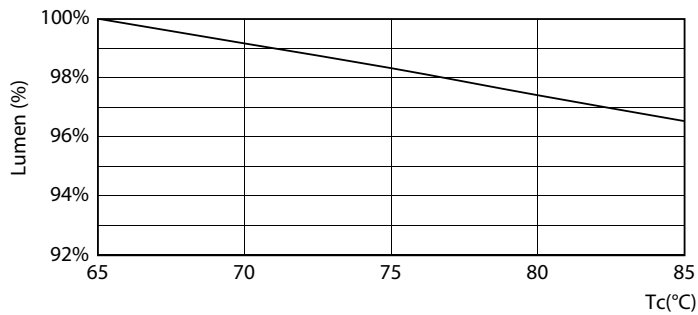

Lifetime

LEDtube MAS 1 23W 60K LumenVsTc-LMP