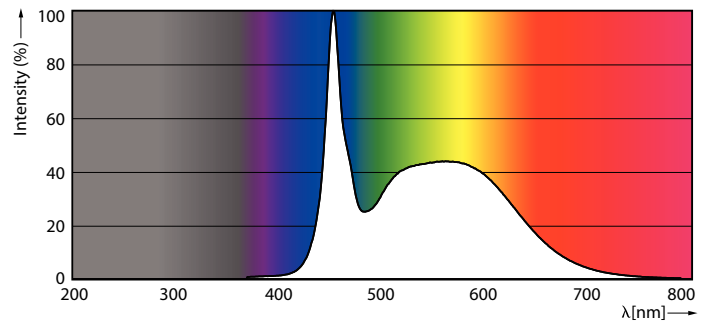

LEDtube MAS 1 15,5W G13 2500lm 865-POC