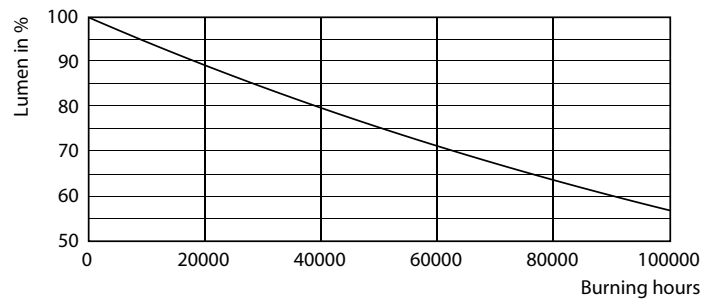

LEDtube_60K