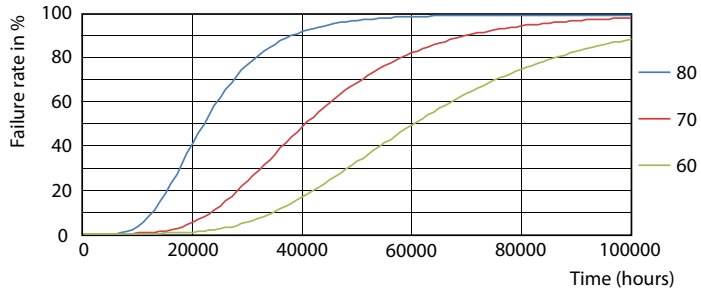

Master Value LEDtube Universal T8

Lifetime

LEDtube MAS 1 23W 60K FailureRate-LED