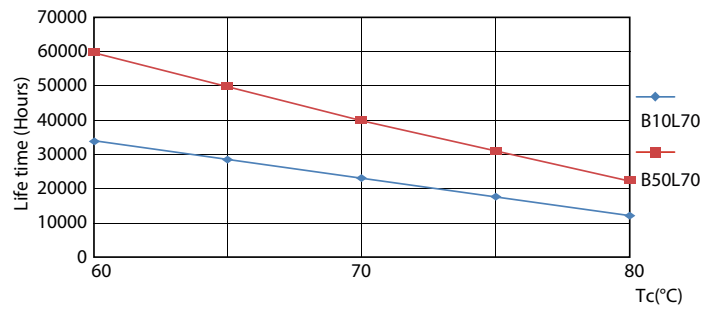

LEDtube MAS 1 23W 60K LifetimeVsTc-LED