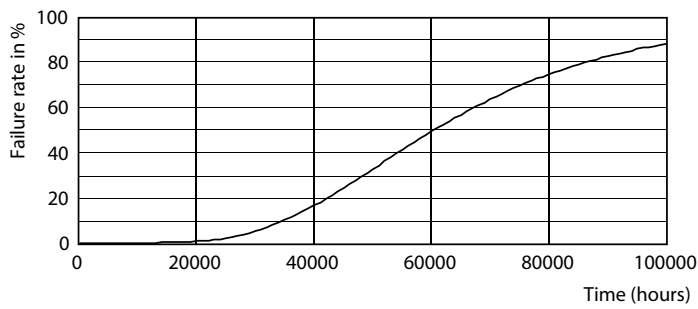

LEDtube_60K