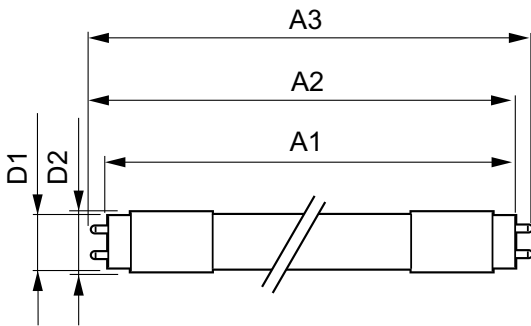

Product data

General Information		LLMF At End Of Nominal Lifetime (Nom) 70 %	
Cap-Base	G13 [Medium Bi-Pin Fluorescent]	Operating and Electrical	
EU RoHS compliant	Yes	Input Frequency	50 to 60 Hz
Nominal Lifetime (Nom)	60000 h	Power (Nom)	23 W
Switching Cycle	50000X	Lamp Current (Nom)	106 mA
Flux measurement reference	Sphere	Starting Time (Nom)	0.5 s
Light Technical		Warm Up Time to 60% Light (Nom)	0.5 s
Color Code	840 [CCT of 4000K]	Power Factor (Nom)	0.9
Beam Angle (Nom)	190 °	Voltage (Nom)	220-240 V
Luminous Flux (Nom)	3700 lm	Temperature	
Color Designation	Cool White (CW)	T-Ambient (Max)	45 °C
Correlated Color Temperature (Nom)	4000 K	T-Ambient (Min)	-20 °C
Luminous Efficacy (rated) (Nom)	160.00 lm/W	T-Storage (Max)	65 °C
Color Consistency	<6	T-Storage (Min)	-40 °C
Color Rendering Index (Nom)	80		

Master Value LEDtube Universal T8

T-Case Maximum (Nom)	60 °C
Controls and Dimming	
Dimmable	No
Mechanical and Housing	
Bulb Finish	Frosted
Bulb Material	Glass
Product Length	1500 mm
Bulb Shape	Tube, double-ended
Approval and Application	
Energy Efficiency Class	C
Energy Saving Product	Yes
Approval Marks	RoHS compliance TUV CE marking KEMA Keur certificate

Energy Consumption kWh/1000 h	23 kWh
EPREL Registration Number	403662
Product Data	
Full product code	871951431676800
Order product name	MAS LEDtube VLE UN 1500mm UO 23W840 T8
EAN/UPC - Product	8719514316768
Order code	929002997402
Numerator - Quantity Per Pack	1
Numerator - Packs per outer box	10
Material Nr. (12NC)	929002997402
Net Weight (Piece)	0.270 kg

Dimensional drawing

MasValUni 5ft 23W 3700lm 4000K

Product	D1	D2	A1	A2	A3
MAS LEDtube VLE UN 1500mm UO 23W840 T8	26 mm	28 mm	1500 mm	1506 mm	1514 mm

Photometric data

LEDtube MAS 1 23W G13 3700lm 840-GUL

LEDtube MAS 1 15,5W G13 2500lm 840-POC