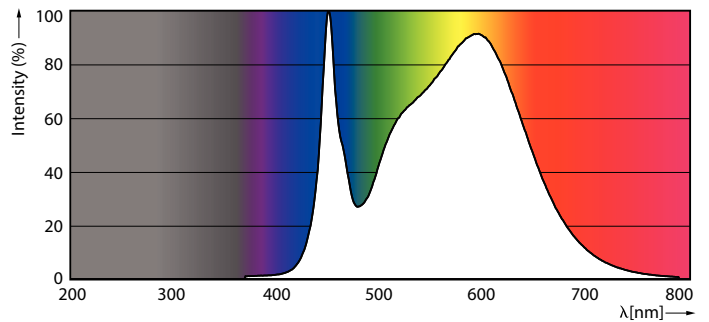

LEDtube MAS 1 23W G13 3700lm 840-GUL

LEDtube MAS 1 15,5W G13 2500lm 840-POC