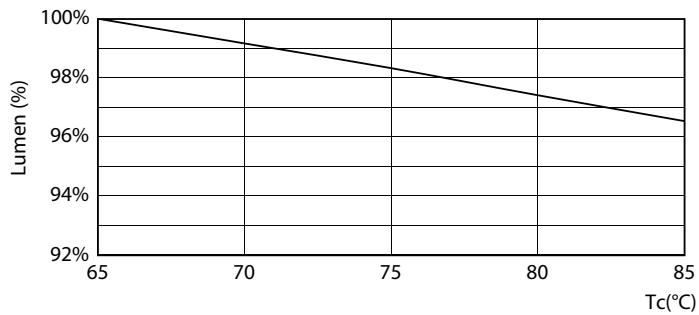

Lifetime

LEDtube MAS 1 23W 60K LumenVsTc-LMP