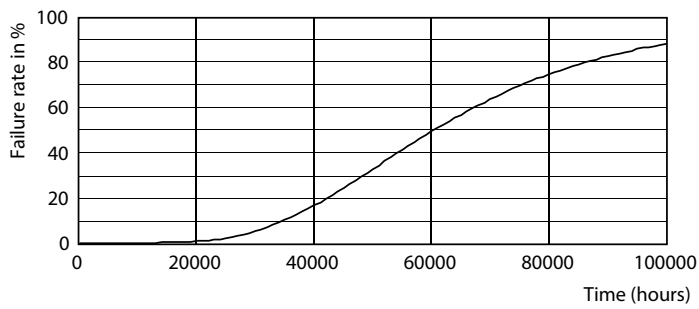

Master Value LEDtube Universal T8

Photometric data

LEDtube MAS 1 15,5W G13 2300lm-LDD

Lifetime

LEDtube MAS 1 23W 60K LumenVsTc-LMP

LEDtube_60K

LEDtube_60K

LEDtube MAS 1 23W 60K LifetimeVsTc-LED