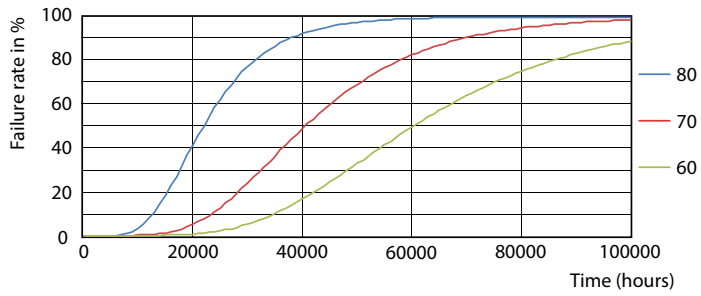

Master Value LEDtube Universal T8

Lifetime

LEDtube MAS 1 23W 60K FailureRate-LED