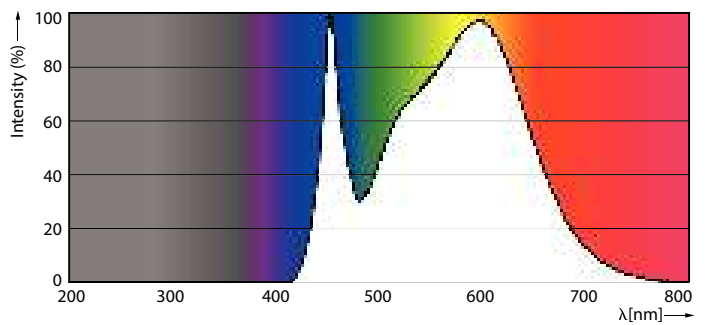

Spectral Power Distribution Colour - CorePro candle ND 7-60W E14 840 B38 FR