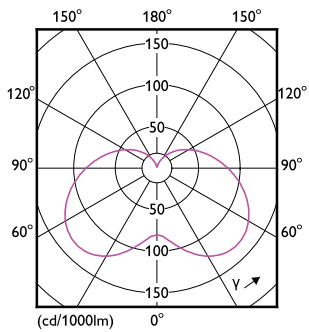

Photometric data

Light Distribution Diagram - CorePro candle ND 7-60W E14 840 B38 FR