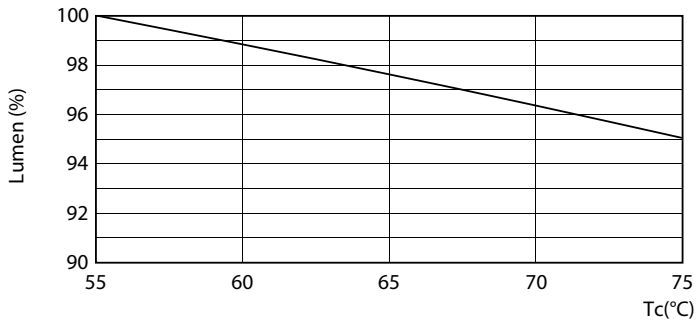

Lifetime

LEDtube MAS HF 14W 60K LumenVsTc-LMP-LMP