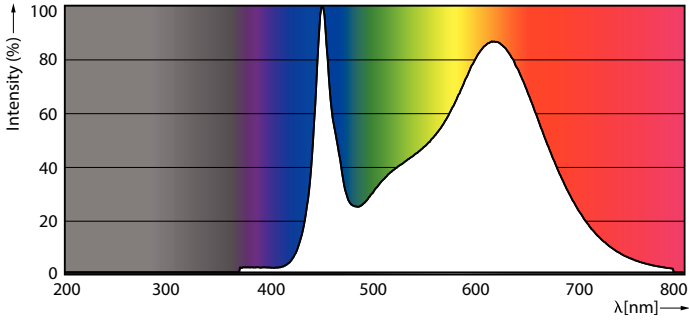

MASTER LEDtube InstantFit HF T8

Photometric data

LEDtube MAS HF 14W G13 1000lm 833-POC-POC