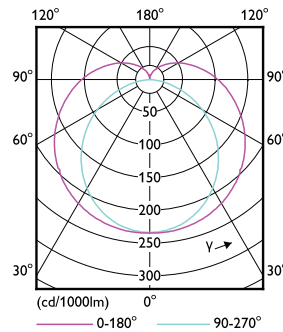

LEDtube MAS HF 14W G13 1000lm-LDD-LDD