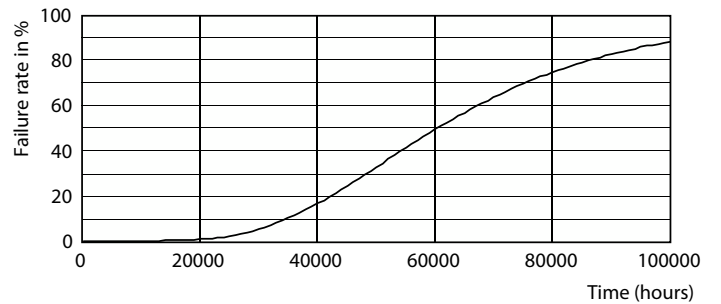

## Lifetime

LEDtube MAS HF 14W 60K LumenVsTc-LMP-LMP

LEDtube MAS HF 14W 60K FailureRate-LED-LED

Lumen Maintenance Diagram

Life Expectancy Diagram