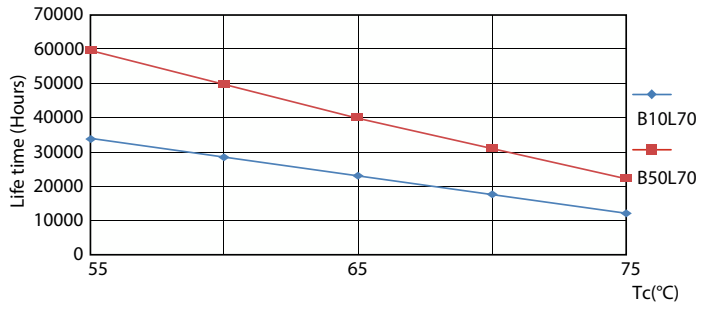

MASTER LEDtube InstantFit HF T8

Lifetime

LEDtube MAS HF 14W 60K LifetimeVsTc-LED-LED