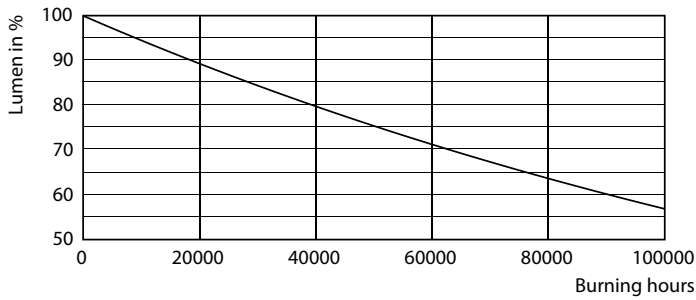

Lumen Maintenance Diagram