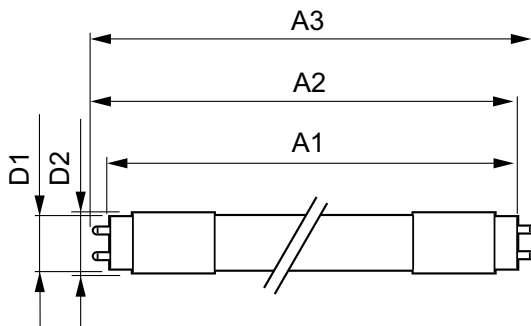

MASTER LEDtube InstantFit HF T8

T-Ambient (Min)	-20 °C
T-Storage (Max)	65 °C
T-Storage (Min)	-40 °C
T-Case Maximum (Nom)	55 °C

Controls and dimming

Dimmable	No

Mechanical and housing

Bulb Finish	Frosted
Bulb Material	Plastic
Product Length	1200 mm
Bulb Shape	Tube, double-ended

Approval and application

Energy Saving Product	Yes

Approval Marks	RoHS compliance CE marking KEMA Keur certificate

Energy Consumption kWh/1000 h	14 kWh

Product data

Full product code	871951429616900
Order product name	MASTER LEDtube HF 1200mm 14W 833 T8 FOOD
EAN/UPC - Product	8719514296169
Order code	929002479402
Numerator - Quantity Per Pack	1
Numerator - Packs per outer box	10
Material Nr. (12NC)	929002479402
Net Weight (Piece)	0.360 kg

Dimensional drawing

MASTER LEDtube HF 1200mm 14W 833 T8 FOOD

Product	D1	D2	A1	A2	A3
MASTER LEDtube HF 1200mm 14W 833 T8 FOOD	25.6 mm	28 mm	1198.1 mm	1205.2 mm	1212.3 mm

Photometric data

LEDtube MAS HF 14W G13 1000lm 833-GUL-GUL