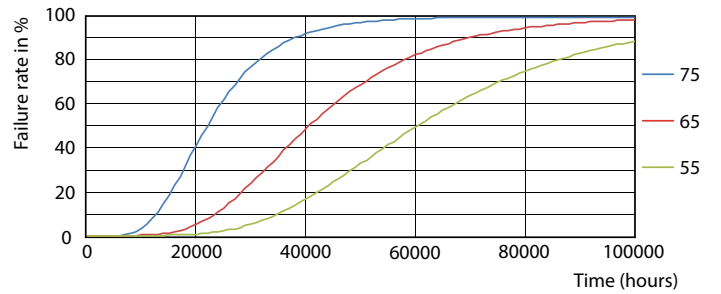

MASTER LEDtube InstantFit HF T8

Photometric data

Lifetime

Lumen Maintenance Diagram