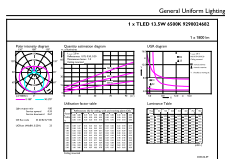

Product Data

Full product code	871951427978000
Order product name	CorePro Ledtube 1200mm 13.5W 865 T8 G13
EAN/UPC - Product	8719514279780
Order code	929002468208
Numerator - Quantity Per Pack	1
Numerator - Packs per outer box	20
Material Nr. (12NC)	929002468208
Net Weight (Piece)	0.215 kg

Dimensional drawing

Product	D1	D2	A1	A2	A3
CorePro Ledtube 1200mm 13.5W 865 T8 G13	25.7 mm	28 mm	1198.2 mm	1205.3 mm	1212.4 mm

TLED T8 100-240V 13.5-36W 1800lm 6500K

Photometric data

LEDtube COR 13,5W G13 1800lm 865