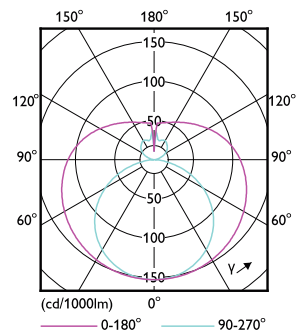

Mechanical and Housing

Bulb Finish	Frosted
Product Length	1200 mm
Bulb Shape	Tube, single-ended

Approval and Application

Energy Saving Product	Yes
Approval Marks	RoHS compliance KEMA Keur certificate
Energy Consumption kWh/1000 h	14 kWh

Dimensional drawing

Product	D1	D2	A1	A2	A3
CorePro Ledtube 1200mm 13.5W 865 T8 G13	25.7 mm	28 mm	1198.2 mm	1205.3 mm	1212.4 mm

TLED T8 100-240V 13.5-36W 1800lm 6500K

Photometric data

LEDtube COR 13,5W G13 1800lm 865