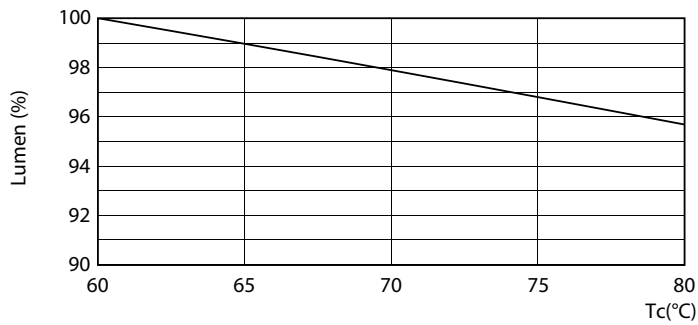

Mechanical and Housing

Bulb Finish	Frosted
Product Length	1200 mm
Bulb Shape	Tube, single-ended

Approval and Application

Energy Saving Product	Yes
Approval Marks	RoHS compliance KEMA Keur certificate
Energy Consumption kWh/1000 h	14 kWh

LEDtube COR 13,5W G13 1800lm

CorePro LEDtube EM/Mains T8

Photometric data

LEDtube COR 13,5W G13 1800lm 865

Lifetime

LEDtube 30K

LEDtube 30K FailureRate

LEDtube COR 13,5W 30K LumenVsTc