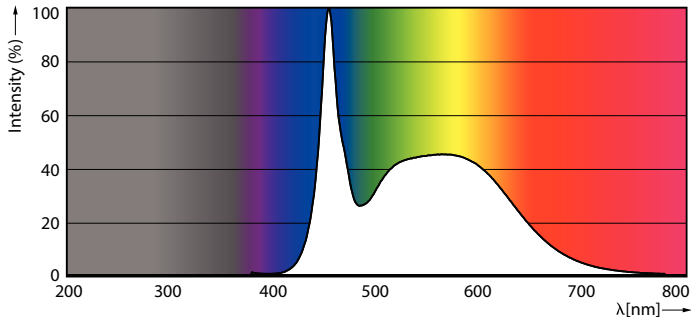

CorePro LEDtube EM/Mains T8

Photometric data

LEDtube COR 13,5W G13 1800lm 865