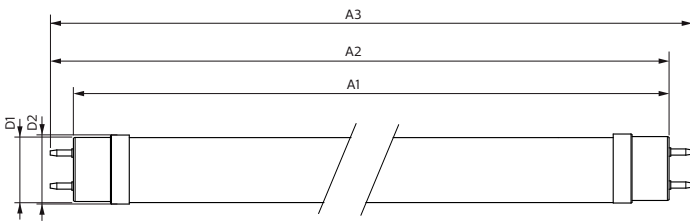

CorePro LEDtube EM/Mains T8

Controls and Dimming

Dimmable	No

Mechanical and Housing

Bulb Finish	Frosted
Product Length	1200 mm
Bulb Shape	Tube, single-ended

Approval and Application

Energy Saving Product	Yes
Approval Marks	RoHS compliance KEMA Keur certificate
Energy Consumption kWh/1000 h	14 kWh

Product Data

Full product code	871951427978000
Order product name	CorePro Ledtube 1200mm 13.5W 865 T8 G13
EAN/UPC - Product	8719514279780
Order code	929002468208
Numerator - Quantity Per Pack	1
Numerator - Packs per outer box	20
Material Nr. (12NC)	929002468208
Net Weight (Piece)	0.215 kg

Dimensional drawing

Product	D1	D2	A1	A2	A3
CorePro Ledtube 1200mm 13.5W 865 T8 G13	25.7 mm	28 mm	1198.2 mm	1205.3 mm	1212.4 mm

TLED T8 100-240V 13.5-36W 1800lm 6500K

Photometric data