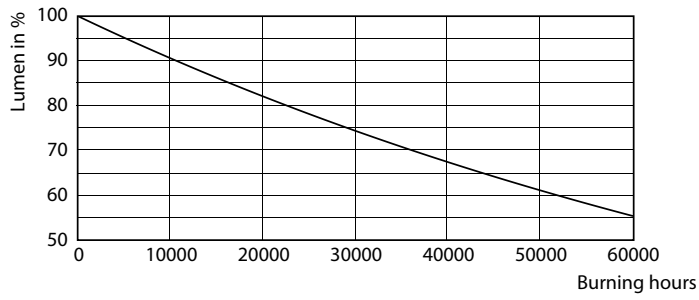

CorePro LEDtube EM/Mains T8

Lifetime

LEDtube 30K