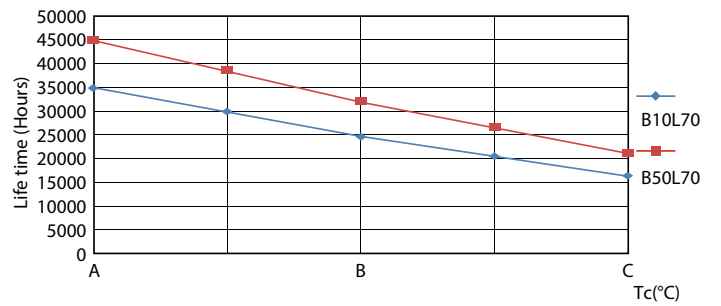

LEDtube 30K LifetimeVsTc

LEDtube 30K FailureRate