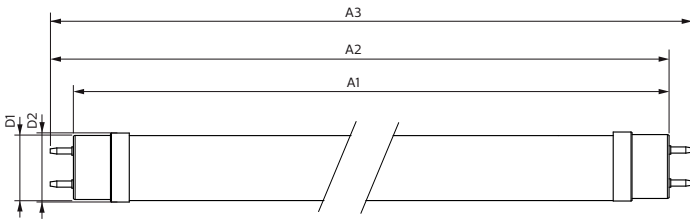

CorePro LEDtube EM/Mains T8

Controls and Dimming

Dimmable	No

Mechanical and Housing

Bulb Finish	Frosted
Product Length	1200 mm
Bulb Shape	Tube, single-ended

Approval and Application

Energy Saving Product	Yes
Approval Marks	RoHS compliance KEMA Keur certificate
Energy Consumption kWh/1000 h	14 kWh

Product Data

Full product code	871951427976600
Order product name	CorePro Ledtube 1200mm 13.5W 840 T8 G13
EAN/UPC - Product	8719514279766
Order code	929002468108
Numerator - Quantity Per Pack	1
Numerator - Packs per outer box	20
Material Nr. (12NC)	929002468108
Net Weight (Piece)	0.215 kg

Dimensional drawing

Product	D1	D2	A1	A2	A3
CorePro Ledtube 1200mm 13.5W 840 T8 G13	25.7 mm	28 mm	1198.2 mm	1205.3 mm	1212.4 mm

TLED T8 100-240V 13.5-36W 1800lm 4000K

Photometric data