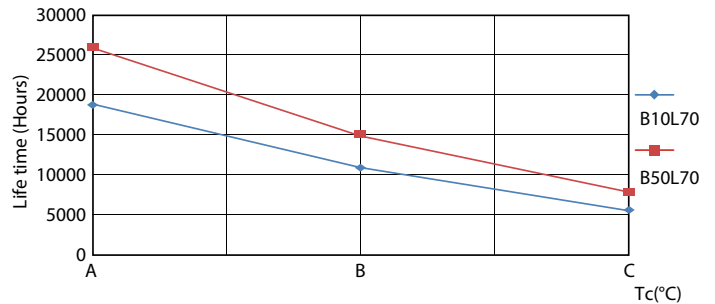

Life Expectancy Diagram - Ledtube DE 1200mm 16W 865 T8 G13 KSA