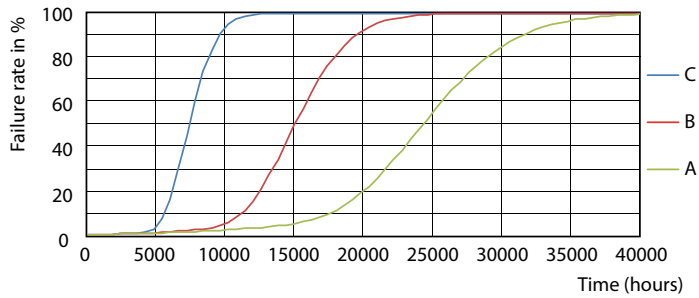

Ecofit Ledtubes T8

Lifetime

Lumen Maintenance Diagram - Ledtube DE 1200mm 16W 865 T8 G13 KSA