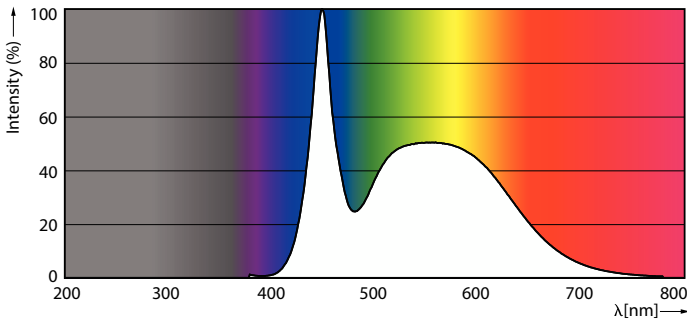

Photometric data

Spectral Power Distribution Colour - Ledtube DE 1200mm 16W 865 T8 G13 KSA

General uniform lighting - Ledtube DE 1200mm 16W 865 T8 G13 KSA