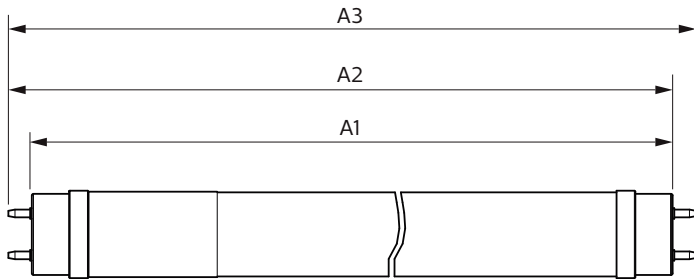

Ecofit Ledtubes T8

Product Data

Full product code	871951427064000
Order product name	Ledtube DE 1200mm 16W 865 T8 G13 KSA
Order code	929002454608
Numerator - Quantity Per Pack	1
Numerator - Packs per outer box	20

Material Nr. (12NC)	929002454608
Full product name	Ledtube DE 1200mm 16W 865 T8 G13 KSA
EAN/UPC - Case	8719514270657

Dimensional drawing

Product	D1	D2	A1	A2	A3
Ledtube DE 1200mm 16W 865 T8 G13 KSA	25.7 mm	28 mm	1,198 mm	1,205 mm	1,212 mm