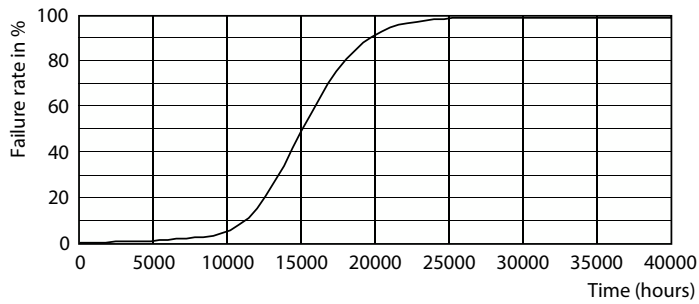

Life Expectancy Diagram - Ledtube DE 1200mm 16W 865 T8 G13 KSA

Life Expectancy Diagram