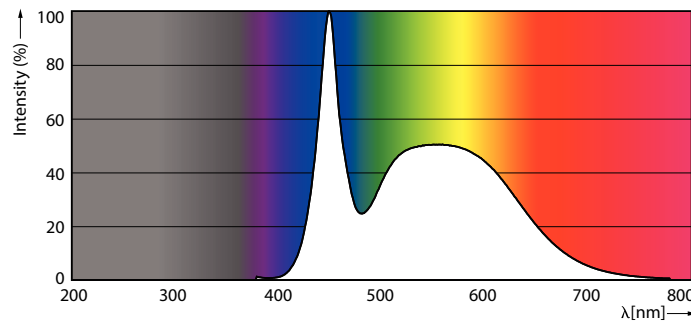

Photometric data

LEDtube ECO 16W G13 1600lm 865