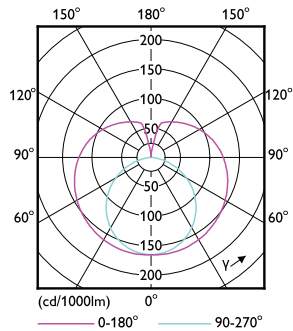

Product data

General Information		Temperature	
Cap-Base	G13 [Medium Bi-Pin Fluorescent]	Lamp Current (Nom)	130 mA
EU RoHS compliant	Yes	Starting Time (Nom)	0.5 s
Nominal Lifetime (Nom)	15000 h	Warm Up Time to 60% Light (Nom)	0.5 s
Switching Cycle	50000X	Power Factor (Nom)	0.5
Voltage (Nom)		220-240 V	
Light Technical		Controls and Dimming	
Color Code	865 [CCT of 6500K]	Dimmable	No
Beam Angle (Nom)	240 °	Mechanical and Housing	
Luminous Flux (Nom)	1600 lm	Product Length	1200 mm
Color Designation	Cool Daylight	Bulb Shape	Tube, double-ended
Correlated Color Temperature (Nom)	6500 K	Approval and Application	
Luminous Efficacy (rated) (Nom)	100.00 lm/W	Energy Saving Product	Yes
Color Consistency	<6		
Color Rendering Index (Nom)	80		
LLMF At End Of Nominal Lifetime (Nom)	70 %		
Operating and Electrical			
Input Frequency	50 to 60 Hz		
Power (Nom)	16 W		
Lamp Current (Max)	130 mA		
Lamp Current (Min)	130 mA		

Order code	929002454608
Numerator - Quantity Per Pack	1
Numerator - Packs per outer box	20
Material Nr. (12NC)	929002454608
Net Weight (Piece)	0.180 kg

Dimensional drawing

LEDtube 1200mm 16W 865 T8 DE KSA

Product	D1	D2	A1	A2	A3
Ledtube DE 1200mm 16W 865 T8 G13 KSA	25.7 mm	28 mm	1198 mm	1205 mm	1212 mm

Photometric data

LEDtube ECO 16W G13 1600lm 865

LEDtube ECO 16W G13 1600lm

LEDtube ECO 16W G13 1600lm 865

Ecofit Ledtubes T8