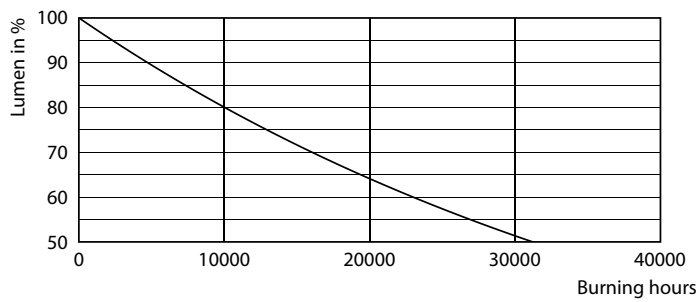

Product data

General Information		Temperature	
Cap-Base	G13 [Medium Bi-Pin Fluorescent]	Lamp Current (Nom)	130 mA
EU RoHS compliant	Yes	Starting Time (Nom)	0.5 s
Nominal Lifetime (Nom)	15000 h	Warm Up Time to 60% Light (Nom)	0.5 s
Switching Cycle	50000X	Power Factor (Nom)	0.5
Voltage (Nom)		220-240 V	
Light Technical		Controls and Dimming	
Color Code	865 [CCT of 6500K]	Dimmable	No
Beam Angle (Nom)	240 °	Mechanical and Housing	
Luminous Flux (Nom)	1600 lm	Product Length	1200 mm
Color Designation	Cool Daylight	Bulb Shape	Tube, double-ended
Correlated Color Temperature (Nom)	6500 K	Approval and Application	
Luminous Efficacy (rated) (Nom)	100.00 lm/W	Energy Saving Product	Yes
Color Consistency	<6		
Color Rendering Index (Nom)	80		
LLMF At End Of Nominal Lifetime (Nom)	70 %		
Operating and Electrical			
Input Frequency	50 to 60 Hz		
Power (Nom)	16 W		
Lamp Current (Max)	130 mA		
Lamp Current (Min)	130 mA		

Lifetime

LEDtube 15K FailureRate

LEDtube ECO 8W 15K LumenVsTc

LEDtube 15K

LEDtube 15K LifetimeVsTc

LEDtube 15K

Ecofit Ledtubes T8