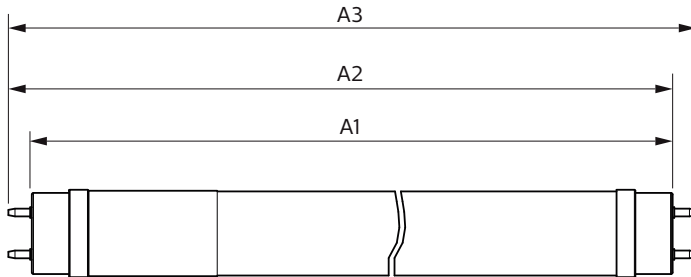

Product data

General Information		Temperature	
Cap-Base	G13 [Medium Bi-Pin Fluorescent]	Lamp Current (Nom)	130 mA
EU RoHS compliant	Yes	Starting Time (Nom)	0.5 s
Nominal Lifetime (Nom)	15000 h	Warm Up Time to 60% Light (Nom)	0.5 s
Switching Cycle	50000X	Power Factor (Nom)	0.5
Voltage (Nom)		220-240 V	
Light Technical		Controls and Dimming	
Color Code	865 [CCT of 6500K]	Dimmable	No
Beam Angle (Nom)	240 °	Mechanical and Housing	
Luminous Flux (Nom)	1600 lm	Product Length	1200 mm
Color Designation	Cool Daylight	Bulb Shape	Tube, double-ended
Correlated Color Temperature (Nom)	6500 K	Approval and Application	
Luminous Efficacy (rated) (Nom)	100.00 lm/W	Energy Saving Product	Yes
Color Consistency	<6		
Color Rendering Index (Nom)	80		
LLMF At End Of Nominal Lifetime (Nom)	70 %		
Operating and Electrical			
Input Frequency	50 to 60 Hz		
Power (Nom)	16 W		
Lamp Current (Max)	130 mA		
Lamp Current (Min)	130 mA		

Ecofit Ledtubes T8

Approval Marks	RoHS compliance KEMA Keur certificate
Energy Consumption kWh/1000 h	16 kWh
Product Data	
Full product code	871951427064000
Order product name	Ledtube DE 1200mm 16W 865 T8 G13 KSA
EAN/UPC - Product	8719514270640

Order code	929002454608
Numerator - Quantity Per Pack	1
Numerator - Packs per outer box	20
Material Nr. (12NC)	929002454608
Net Weight (Piece)	0.180 kg

Dimensional drawing

LEDtube 1200mm 16W 865 T8 DE KSA

Product	D1	D2	A1	A2	A3
Ledtube DE 1200mm 16W 865 T8 G13 KSA	25.7 mm	28 mm	1198 mm	1205 mm	1212 mm

Photometric data

LEDtube ECO 16W G13 1600lm 865

LEDtube ECO 16W G13 1600lm

LEDtube ECO 16W G13 1600lm 865

Ecofit Ledtubes T8