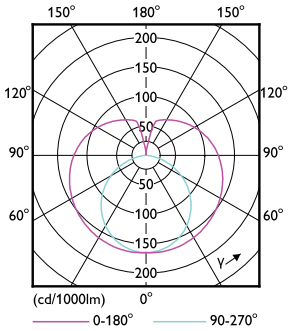

Photometric data

Light Distribution Diagram - Ledtube DE 1200mm 16W 865 T8 G13 KSA

General uniform lighting - Ledtube DE 1200mm 16W 865 T8 G13 KSA