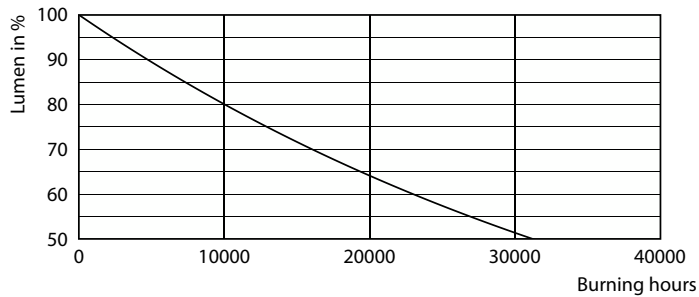

Lumen Maintenance Diagram