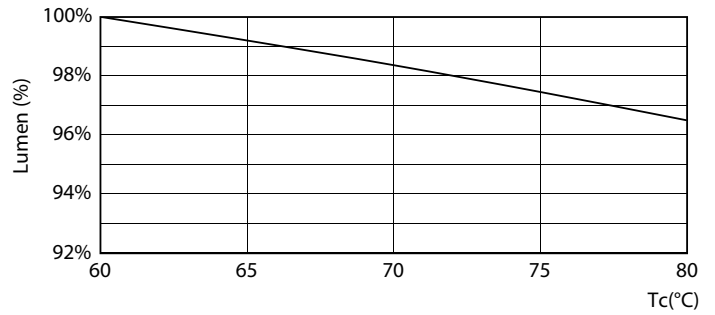

Ecofit Ledtubes T8

Lifetime

Lumen Maintenance Diagram - Ledtube DE 1200mm 16W 865 T8 G13 KSA