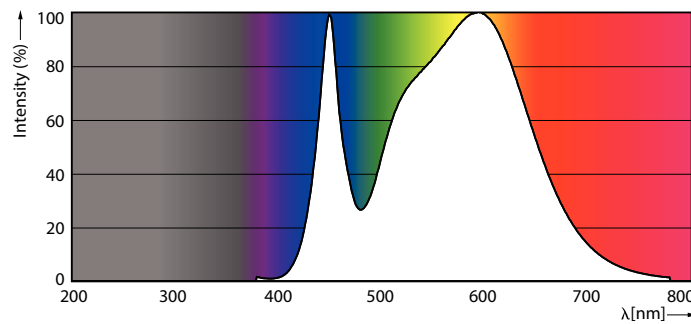

LEDtube ECO 8W G13 800lm 840