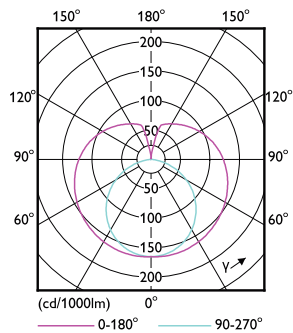

Product data

General Information		Temperature	
Cap-Base	G13 [Medium Bi-Pin Fluorescent]	Lamp Current (Nom)	130 mA
EU RoHS compliant	Yes	Starting Time (Nom)	0.5 s
Nominal Lifetime (Nom)	15000 h	Warm Up Time to 60% Light (Nom)	0.5 s
Switching Cycle	50000X	Power Factor (Nom)	0.5
Voltage (Nom)		220-240 V	
Light Technical		Controls and Dimming	
Color Code	840 [CCT of 4000K]	Dimmable	No
Beam Angle (Nom)	240 °	Mechanical and Housing	
Luminous Flux (Nom)	1600 lm	Product Length	1200 mm
Color Designation	Cool White (CW)	Bulb Shape	Tube, double-ended
Correlated Color Temperature (Nom)	4000 K	Approval and Application	
Luminous Efficacy (rated) (Nom)	100.00 lm/W	Energy Saving Product	Yes
Color Consistency	<6		
Color Rendering Index (Nom)	80		
LLMF At End Of Nominal Lifetime (Nom)	70 %		
Operating and Electrical			
Input Frequency	50 to 60 Hz		
Power (Nom)	16 W		
Lamp Current (Max)	130 mA		
Lamp Current (Min)	130 mA		

Order code	929002454508
Numerator - Quantity Per Pack	1
Numerator - Packs per outer box	20
Material Nr. (12NC)	929002454508
Net Weight (Piece)	0.175 kg

Dimensional drawing

LEDtube 1200mm 16W 840 T8 DE KSA

Product	D1	D2	A1	A2	A3
Ledtube DE 1200mm 16W 840 T8 G13 KSA	25.7 mm	28 mm	1198 mm	1205 mm	1212 mm

Photometric data

LEDtube ECO 16W G13 1600lm 840

LEDtube ECO 16W G13 1600lm

LEDtube ECO 8W G13 800lm 840

Ecofit Ledtubes T8