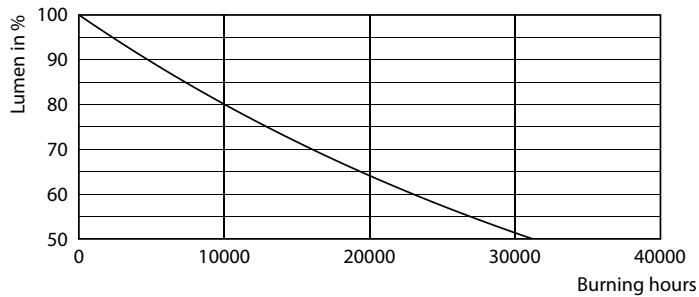

Product data

General Information		Temperature	
Cap-Base	G13 [Medium Bi-Pin Fluorescent]	Lamp Current (Nom)	130 mA
EU RoHS compliant	Yes	Starting Time (Nom)	0.5 s
Nominal Lifetime (Nom)	15000 h	Warm Up Time to 60% Light (Nom)	0.5 s
Switching Cycle	50000X	Power Factor (Nom)	0.5
Voltage (Nom)		220-240 V	
Light Technical		Controls and Dimming	
Color Code	840 [CCT of 4000K]	Dimmable	No
Beam Angle (Nom)	240 °	Mechanical and Housing	
Luminous Flux (Nom)	1600 lm	Product Length	1200 mm
Color Designation	Cool White (CW)	Bulb Shape	Tube, double-ended
Correlated Color Temperature (Nom)	4000 K	Approval and Application	
Luminous Efficacy (rated) (Nom)	100.00 lm/W	Energy Saving Product	Yes
Color Consistency	<6		
Color Rendering Index (Nom)	80		
LLMF At End Of Nominal Lifetime (Nom)	70 %		
Operating and Electrical			
Input Frequency	50 to 60 Hz		
Power (Nom)	16 W		
Lamp Current (Max)	130 mA		
Lamp Current (Min)	130 mA		

Lifetime

LEDtube 15K FailureRate

LEDtube ECO 8W 15K LumenVsTc

LEDtube 15K

LEDtube 15K LifetimeVsTc

LEDtube 15K

Ecofit Ledtubes T8