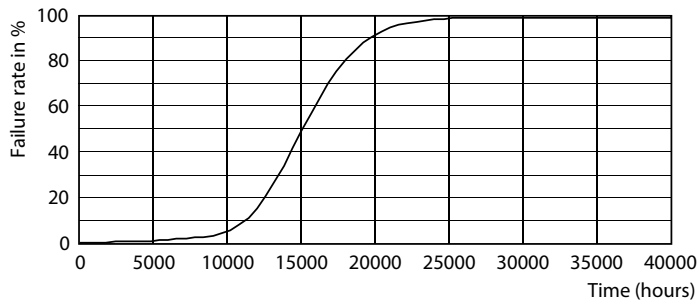

LEDtube 15K FailureRate

LEDtube 15K