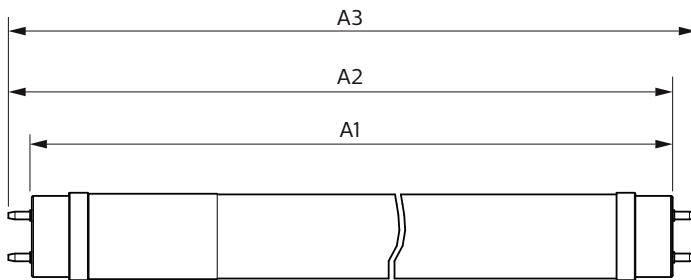

Ecofit Ledtubes T8

Approval Marks	RoHS compliance KEMA Keur certificate
Energy Consumption kWh/1000 h	16 kWh
Product Data	
Full product code	871951427062600
Order product name	Ledtube DE 1200mm 16W 840 T8 G13 KSA
EAN/UPC - Product	8719514270626

Order code	929002454508
Numerator - Quantity Per Pack	1
Numerator - Packs per outer box	20
Material Nr. (12NC)	929002454508
Net Weight (Piece)	0.175 kg

Dimensional drawing

LEDtube 1200mm 16W 840 T8 DE KSA

Product	D1	D2	A1	A2	A3
Ledtube DE 1200mm 16W 840 T8 G13 KSA	25.7 mm	28 mm	1198 mm	1205 mm	1212 mm