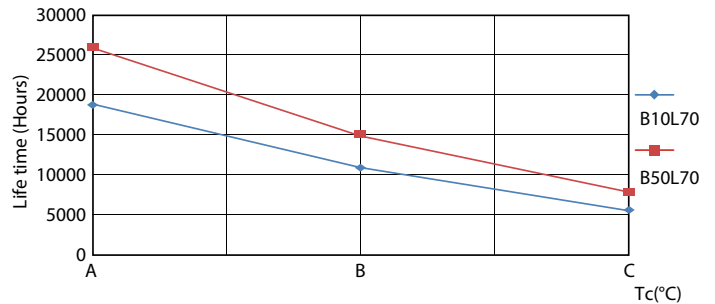

LEDtube 15K LifetimeVsTc