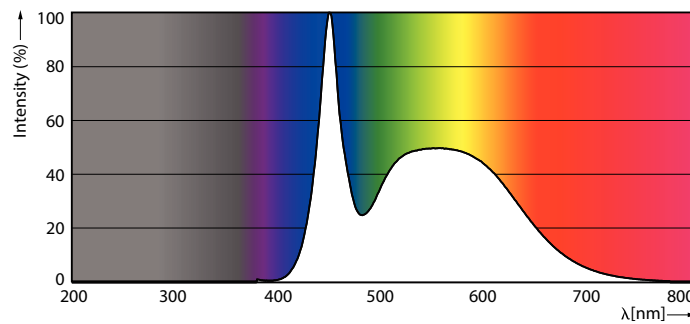

LEDtube ECO 8W G13 800lm 865