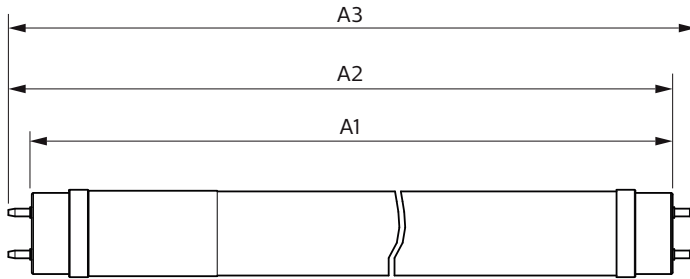

Product data

General Information		Temperature	
Cap-Base	G13 [Medium Bi-Pin Fluorescent]	Lamp Current (Nom)	70 mA
EU RoHS compliant	Yes	Starting Time (Nom)	0.5 s
Nominal Lifetime (Nom)	15000 h	Warm Up Time to 60% Light (Nom)	0.5 s
Switching Cycle	50000X	Power Factor (Nom)	0.5
Voltage (Nom)		220-240 V	
Light Technical		Controls and Dimming	
Color Code	865 [CCT of 6500K]	Dimmable	No
Beam Angle (Nom)	240 °	Mechanical and Housing	
Luminous Flux (Nom)	800 lm	Product Length	600 mm
Color Designation	Cool Daylight	Bulb Shape	Tube, double-ended
Correlated Color Temperature (Nom)	6500 K	Approval and Application	
Luminous Efficacy (rated) (Nom)	100.00 lm/W	Energy Saving Product	Yes
Color Consistency	<6		
Color Rendering Index (Nom)	80		
LLMF At End Of Nominal Lifetime (Nom)	70 %		
Operating and Electrical			
Input Frequency	50 to 60 Hz		
Power (Nom)	8 W		
Lamp Current (Max)	70 mA		
Lamp Current (Min)	70 mA		

Ecofit Ledtubes T8

Approval Marks	RoHS compliance KEMA Keur certificate
Energy Consumption kWh/1000 h	8 kWh
Product Data	
Full product code	871951427060200
Order product name	Ledtube DE 600mm 8W 865 T8 G13 KSA
EAN/UPC - Product	8719514270602

Order code	929002454408
Numerator - Quantity Per Pack	1
Numerator - Packs per outer box	20
Material Nr. (12NC)	929002454408
Net Weight (Piece)	0.160 kg

Dimensional drawing

Product	D1	D2	A1	A2	A3
Ledtube DE 600mm 8W 865 T8 G13 KSA	25.7 mm	28 mm	588.5 mm	595.5 mm	602.5 mm