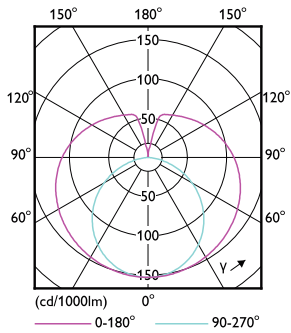

Photometric data

LEDtube ECO 8W G13 800lm