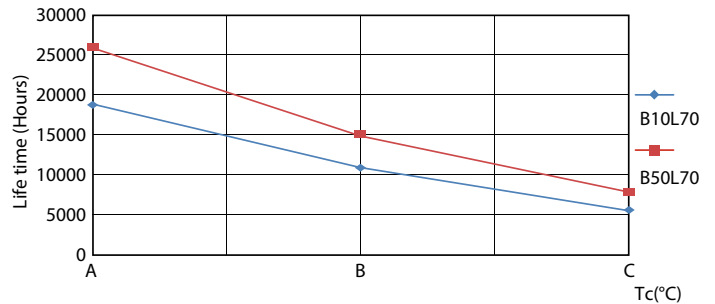

Product data

| General Information | | Temperature | |
|---------------------------------------|----------------------------------|---------------------------------|--------------------|
| Cap-Base | G13 [Medium Bi-Pin Fluorescent] | Lamp Current (Nom) | 70 mA |
| EU RoHS compliant | Yes | Starting Time (Nom) | 0.5 s |
| Nominal Lifetime (Nom) | 15000 h | Warm Up Time to 60% Light (Nom) | 0.5 s |
| Switching Cycle | 50000X | Power Factor (Nom) | 0.5 |
| Voltage (Nom) | | 220-240 V | |
| Light Technical | | Controls and Dimming | |
| Color Code | 840 [CCT of 4000K] | Dimmable | No |
| Beam Angle (Nom) | 240 ° | Mechanical and Housing | |
| Luminous Flux (Nom) | 800 lm | Product Length | 600 mm |
| Color Designation | Cool White (CW) | Bulb Shape | Tube, double-ended |
| Correlated Color Temperature (Nom) | 4000 K | Approval and Application | |
| Luminous Efficacy (rated) (Nom) | 100.00 lm/W | Energy Saving Product | Yes |
| Color Consistency | <6 | | |
| Color Rendering Index (Nom) | 80 | | |
| LLMF At End Of Nominal Lifetime (Nom) | 70 % | | |
| Operating and Electrical | | | |
| Input Frequency | 50 to 60 Hz | | |
| Power (Nom) | 8 W | | |
| Lamp Current (Max) | 70 mA | | |
| Lamp Current (Min) | 70 mA | | |

Photometric data

LEDtube ECO 8W G13 800lm 840

LEDtube ECO 8W G13 800lm

LEDtube ECO 8W G13 800lm 840

Ecofit Ledtubes T8

Lifetime

LEDtube 15K FailureRate

LEDtube ECO 8W 15K LumenVsTc