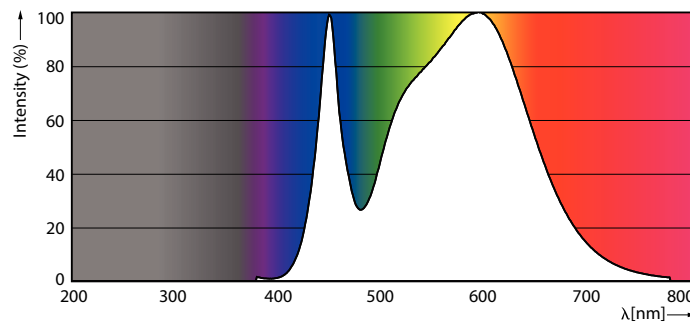

LEDtube ECO 8W G13 800lm 840