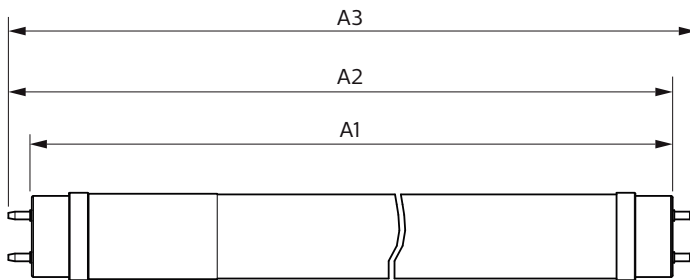

Product data

| General Information | | Temperature | |
|---------------------------------------|----------------------------------|---------------------------------|--------------------|
| Cap-Base | G13 [Medium Bi-Pin Fluorescent] | Lamp Current (Nom) | 70 mA |
| EU RoHS compliant | Yes | Starting Time (Nom) | 0.5 s |
| Nominal Lifetime (Nom) | 15000 h | Warm Up Time to 60% Light (Nom) | 0.5 s |
| Switching Cycle | 50000X | Power Factor (Nom) | 0.5 |
| Voltage (Nom) | | 220-240 V | |
| Light Technical | | Controls and Dimming | |
| Color Code | 840 [CCT of 4000K] | Dimmable | No |
| Beam Angle (Nom) | 240 ° | Mechanical and Housing | |
| Luminous Flux (Nom) | 800 lm | Product Length | 600 mm |
| Color Designation | Cool White (CW) | Bulb Shape | Tube, double-ended |
| Correlated Color Temperature (Nom) | 4000 K | Approval and Application | |
| Luminous Efficacy (rated) (Nom) | 100.00 lm/W | Energy Saving Product | Yes |
| Color Consistency | <6 | | |
| Color Rendering Index (Nom) | 80 | | |
| LLMF At End Of Nominal Lifetime (Nom) | 70 % | | |
| Operating and Electrical | | | |
| Input Frequency | 50 to 60 Hz | | |
| Power (Nom) | 8 W | | |
| Lamp Current (Max) | 70 mA | | |
| Lamp Current (Min) | 70 mA | | |

Ecofit Ledtubes T8

| | |
|-------------------------------|---------------------------------------|
| Approval Marks | RoHS compliance KEMA Keur certificate |
| Energy Consumption kWh/1000 h | 8 kWh |
| Product Data | |
| Full product code | 871951427058900 |
| Order product name | Ledtube DE 600mm 8W 840 T8 G13 KSA |
| EAN/UPC - Product | 8719514270589 |

Dimensional drawing

LEDtube 600mm 8W 840 T8 DE KSA

| Product | D1 | D2 | A1 | A2 | A3 |
|------------------------------------|---------|-------|----------|----------|----------|
| Ledtube DE 600mm 8W 840 T8 G13 KSA | 25.7 mm | 28 mm | 588.5 mm | 595.5 mm | 602.5 mm |