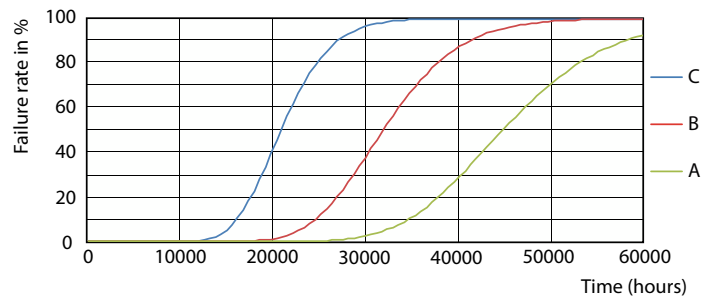

Ecofit Ledtubes T8

Photometric data

General uniform lighting - Ecofit LEDtube 600mm HO 9W 865 T8 S

Lifetime

Life Expectancy Diagram - Ecofit LEDtube 600mm HO 9W 865 T8 S