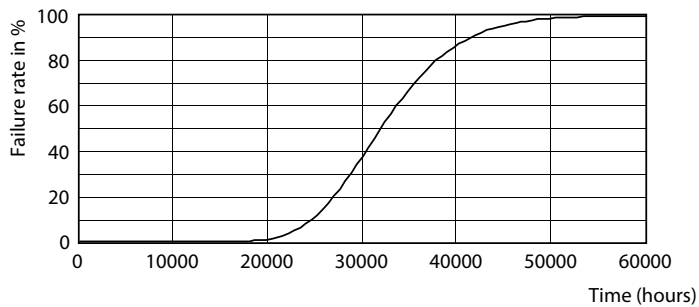

Ecofit Ledtubes T8

Photometric data

General uniform lighting - Ecofit LEDtube 600mm HO 9W 865 T8 S

Lifetime

Life Expectancy Diagram - Ecofit LEDtube 600mm HO 9W 865 T8 S