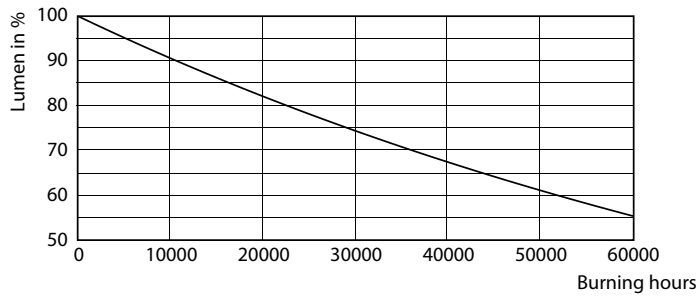

Ecofit Ledtubes T8

Lifetime

Lumen Maintenance Diagram - Ecofit LEDtube 600mm HO 9W 865 T8 S