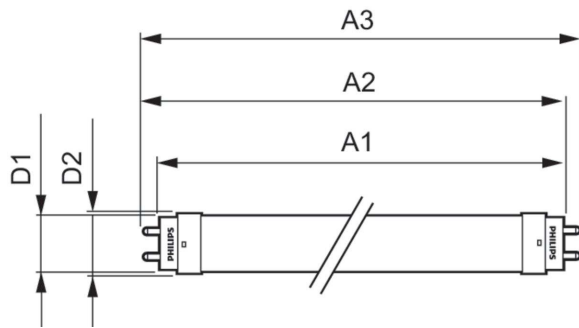

Ecofit Ledtubes T8

Bulb Shape	Tube, double-ended
Approval and Application	
Energy Efficiency Class	F
Energy Saving Product	Yes
Approval Marks	RoHS compliance CE marking KEMA Keur certificate
Energy Consumption kWh/1000 h	9 kWh
EPREL Registration Number	491857

Product Data

Full product code	871951433629200
-------------------	-----------------

Order product name	Ecofit LEDtube 600mm HO 9W 865 T8 S
Order code	929002445831
Numerator - Quantity Per Pack	1
Numerator - Packs per outer box	20
Material Nr. (12NC)	929002445831
Full product name	Ecofit LEDtube 600mm HO 9W 865 T8 S
EAN/UPC - Case	8719514336308

Dimensional drawing

Product	D1	D2	A1	A2	A3
Ecofit LEDtube 600mm HO 9W 865 T8 S	25.7 mm	28 mm	588.5 mm	595.5 mm	602.5 mm

Photometric data

Light Distribution Diagram - Ecofit LEDtube 600mm HO 9W 865 T8 S

Spectral Power Distribution Colour - Ecofit LEDtube 600mm HO 9W 865 T8 S