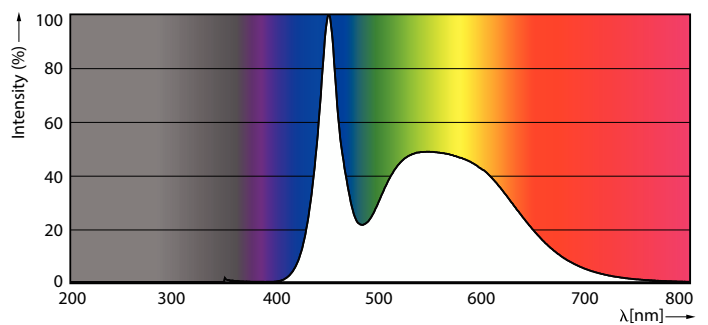

Product data

General Information	
Cap-Base	G13 [Medium Bi-Pin Fluorescent]
Nominal lifetime	30,000 hour(s)
Switching Cycle	50,000
Lighting Technology	LED
EU RoHS compliant	Yes
Flux measurement reference	Sphere
Light Technical	
Color Code	865 [CCT of 6500K]
Beam Angle (Nom)	240 degree(s)
Luminous Flux	900 lumen
Color Designation	Cool Daylight
Correlated Color Temperature (Nom)	6500 K
Luminous Efficacy (rated) (Nom)	100.00 lm/W
Color Consistency	<6
Color rendering index (CRI)	80
LLMF At End Of Nominal Lifetime (Nom)	70 %
Flickering value (PstLM)	0.1
Stroboscopic effect value (SVM)	0.3
Photobiological safety according to EN 62471	RG0

Dimensional drawing

Product	D1	D2	A1	A2	A3
Ecofit LEDtube 600mm HO 9W 865 T8 S	25.7 mm	28 mm	588.5 mm	595.5 mm	602.5 mm

Photometric data

Light Distribution Diagram - Ecofit LEDtube 600mm HO 9W 865 T8 S

Spectral Power Distribution Colour - Ecofit LEDtube 600mm HO 9W 865 T8 S