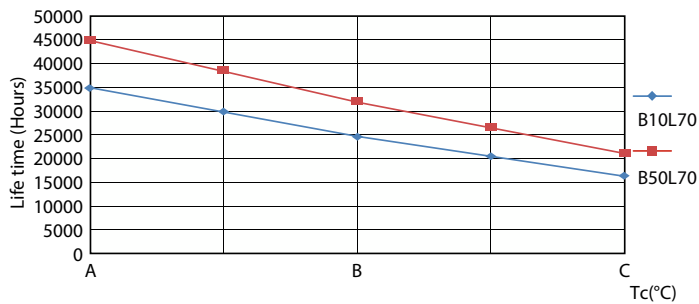

Product data

General Information	
Cap-Base	G13 [Medium Bi-Pin Fluorescent]
Nominal lifetime	30,000 hour(s)
Switching Cycle	50,000
Lighting Technology	LED
EU RoHS compliant	Yes
Flux measurement reference	Sphere
Light Technical	
Color Code	865 [CCT of 6500K]
Beam Angle (Nom)	240 degree(s)
Luminous Flux	900 lumen
Color Designation	Cool Daylight
Correlated Color Temperature (Nom)	6500 K
Luminous Efficacy (rated) (Nom)	100.00 lm/W
Color Consistency	<6
Color rendering index (CRI)	80
LLMF At End Of Nominal Lifetime (Nom)	70 %
Flickering value (PstLM)	0.1
Stroboscopic effect value (SVM)	0.3
Photobiological safety according to EN 62471	RG0

Dimensional drawing

Product	D1	D2	A1	A2	A3
Ecofit LEDtube 600mm HO 9W 865 T8 S	25.7 mm	28 mm	588.5 mm	595.5 mm	602.5 mm

Photometric data

Light Distribution Diagram - Ecofit LEDtube 600mm HO 9W 865 T8 S

Spectral Power Distribution Colour - Ecofit LEDtube 600mm HO 9W 865 T8 S

Ecofit Ledtubes T8

Photometric data

General uniform lighting - Ecofit LEDtube 600mm HO 9W 865 T8 S

Lifetime

Life Expectancy Diagram - Ecofit LEDtube 600mm HO 9W 865 T8 S

Life Expectancy Diagram - Ecofit LEDtube 600mm HO 9W 865 T8 S