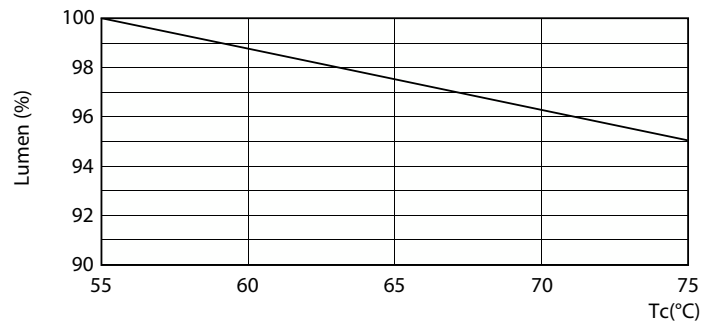

Dimensional drawing

Product	D1	D2	A1	A2	A3
Ecofit LEDtube 600mm HO 9W 865 T8 S	25.7 mm	28 mm	588.5 mm	595.5 mm	602.5 mm

Photometric data

Light Distribution Diagram - Ecofit LEDtube 600mm HO 9W 865 T8 S

Spectral Power Distribution Colour - Ecofit LEDtube 600mm HO 9W 865 T8 S

Ecofit Ledtubes T8

Photometric data

General uniform lighting - Ecofit LEDtube 600mm HO 9W 865 T8 S

Lifetime

Life Expectancy Diagram - Ecofit LEDtube 600mm HO 9W 865 T8 S

Life Expectancy Diagram - Ecofit LEDtube 600mm HO 9W 865 T8 S