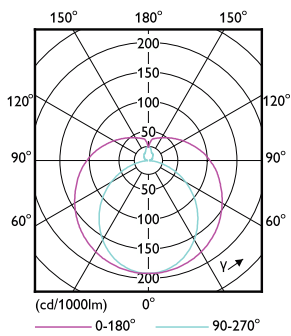

Product Data

Full product code	871951433629200
-------------------	-----------------

Order product name	Ecofit LEDtube 600mm HO 9W 865 T8 S
Order code	929002445831
Numerator - Quantity Per Pack	1
Numerator - Packs per outer box	20
Material Nr. (12NC)	929002445831
Full product name	Ecofit LEDtube 600mm HO 9W 865 T8 S
EAN/UPC - Case	8719514336308

Dimensional drawing

Product	D1	D2	A1	A2	A3
Ecofit LEDtube 600mm HO 9W 865 T8 S	25.7 mm	28 mm	588.5 mm	595.5 mm	602.5 mm

Photometric data

Light Distribution Diagram - Ecofit LEDtube 600mm HO 9W 865 T8 S

Spectral Power Distribution Colour - Ecofit LEDtube 600mm HO 9W 865 T8 S