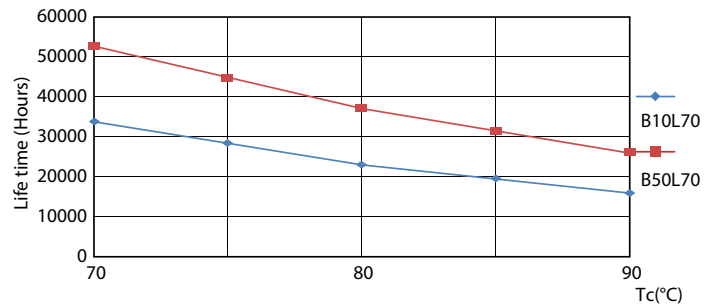

Bulb Finish	Frosted
Bulb Material	Glass
Product Length	1500 mm
Bulb Shape	Tube, double-ended

Approval and Application

Energy Efficiency Class	D
Energy Saving Product	Yes
Approval Marks	RoHS compliance CE marking KEMA Keur certificate

LEDtube MAS 8W G5 1000lm

MASTER LEDtube Mains T5

Photometric data

LEDtube MAS 20W G5 3000lm 840

Lifetime

LEDtube 50K-LED

LEDtube MAS 1 26W 50K LifetimeVsTc-LED

LEDtube MAS 1 26W 50K FailureRate-LED