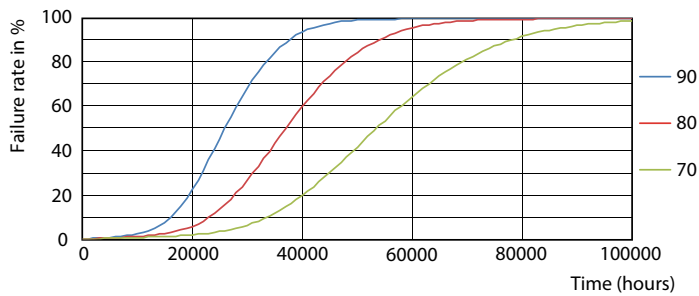

LEDtube MAS 8W G5 1000lm

MASTER LEDtube Mains T5

Photometric data

LEDtube MAS 20W G5 3000lm 840

Lifetime

LEDtube 50K-LED

LEDtube MAS 1 26W 50K LifetimeVsTc-LED

LEDtube MAS 1 26W 50K FailureRate-LED