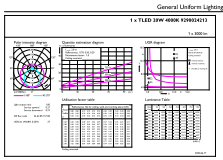

MASTER LEDtube Mains T5

Photometric data

LEDtube MAS 20W G5 3000lm 840