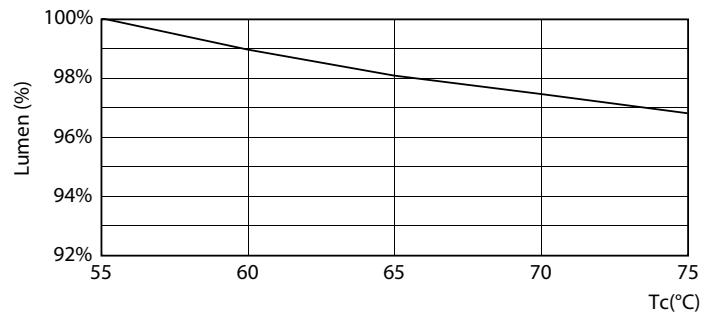

LEDtube MAS G3 20W 50K LumenVsTc-LMP

LEDtube MAS 1 26W 50K FailureRate-LED