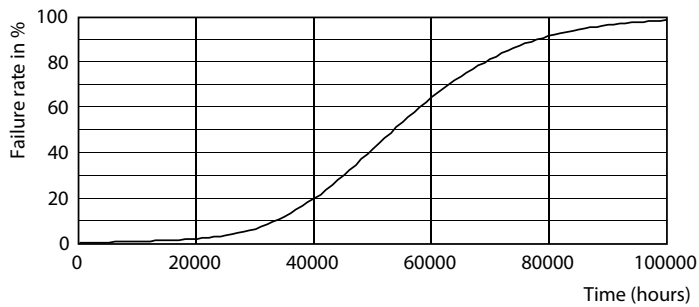

LEDtube MAS 8W G5 1000lm

MASTER LEDtube Mains T5

Photometric data

LEDtube MAS 20W G5 3000lm 840

Lifetime

LEDtube 50K-LED

LEDtube MAS 1 26W 50K LifetimeVsTc-LED

LEDtube MAS 1 26W 50K FailureRate-LED