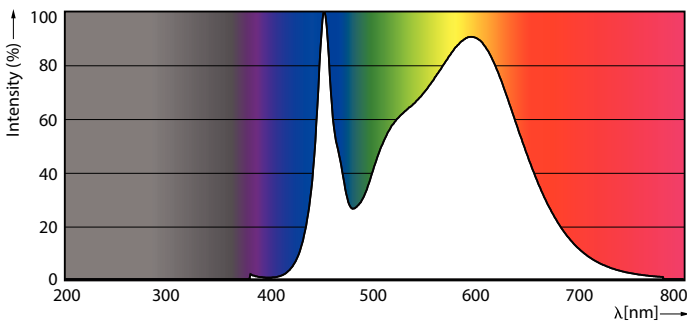

Photometric data

LEDtube MAS 16,5W G5 2500lm 840