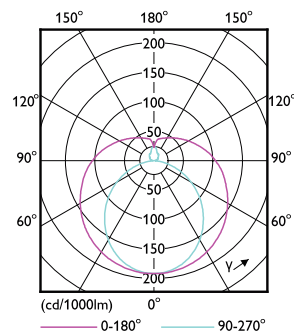

Bulb Finish	Frosted
Bulb Material	Glass
Product Length	1500 mm
Bulb Shape	Tube, double-ended

Approval and Application

Energy Efficiency Class	D
Energy Saving Product	Yes
Approval Marks	RoHS compliance CE marking KEMA Keur certificate

Dimensional drawing

Master LEDtube 1500mm 20W840 G5 EU

Product	D1	D2	A1	A2	A3
MASTER LEDtube 1500mm HE 20W 840 T5 EU	15.8 mm	19 mm	1449 mm	1454.9 mm	1463.2 mm

Photometric data

LEDtube MAS 16,5W G5 2500lm 840

LEDtube MAS 8W G5 1000lm

MASTER LEDtube Mains T5

Photometric data

LEDtube MAS 20W G5 3000lm 840

Lifetime

LEDtube 50K-LED

LEDtube MAS 1 26W 50K LifetimeVsTc-LED

LEDtube MAS 1 26W 50K FailureRate-LED