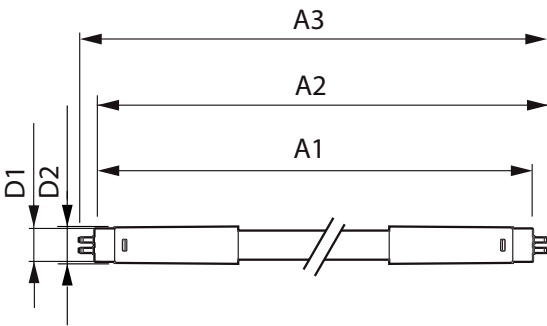

Bulb Finish	Frosted
Bulb Material	Glass
Product Length	1500 mm
Bulb Shape	Tube, double-ended

Approval and Application

Energy Efficiency Class	D
Energy Saving Product	Yes
Approval Marks	RoHS compliance CE marking KEMA Keur certificate

Energy Consumption kWh/1000 h	20 kWh
EPREL Registration Number	467355

Product Data

Full product code	871951433439700
Order product name	MASTER LEDtube 1500mm HE 20W 840 T5 EU
EAN/UPC - Product	8719514334397
Order code	929002421302
Numerator - Quantity Per Pack	1
Numerator - Packs per outer box	10
Material Nr. (12NC)	929002421302
Net Weight (Piece)	0.176 kg

Dimensional drawing

Master LEDtube 1500mm 20W840 G5 EU

Product	D1	D2	A1	A2	A3
MASTER LEDtube 1500mm HE 20W 840 T5 EU	15.8 mm	19 mm	1449 mm	1454.9 mm	1463.2 mm

Photometric data

LEDtube MAS 16,5W G5 2500lm 840