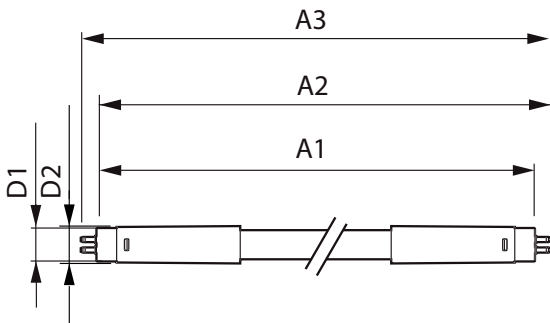

Other LEDtube

Approval Marks	RoHS compliance CE marking KEMA Keur certificate
Energy Consumption kWh/1000 h	16 kWh
Product data	
Full product code	871869976525500
Order product name	MAS Ledtube 1200mm HO 16W 865 T5 DC
EAN/UPC - Product	8718699765255

Order code	929002387508
Numerator - Quantity Per Pack	1
Numerator - Packs per outer box	20
Material Nr. (12NC)	929002387508
Net Weight (Piece)	0.191 kg

Dimensional drawing

MAS Ledtube 1200mm HO 16W 865 T5 DC

Product	D1	D2	A1	A2	A3
MAS Ledtube 1200mm HO 16W 865 T5 DC	15.8 mm	19 mm	1149 mm	1156.1 mm	1163.2 mm