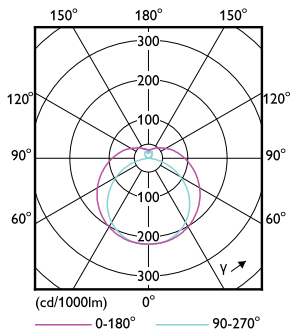

Photometric data

LEDtube MAS 16W G5 2500lm