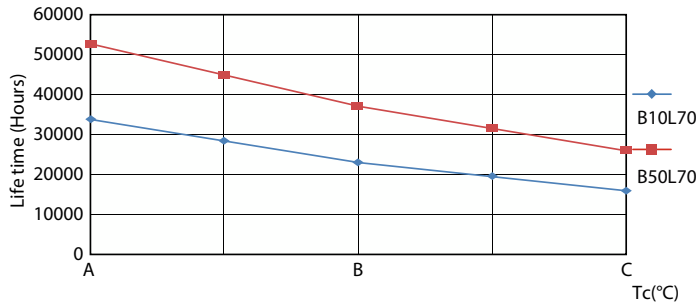

#### Product data

General information	
Cap-Base	G5 [ G5]
EU RoHS compliant	Yes
Nominal Lifetime (Nom)	50000 h
Switching Cycle	200000
Light technical	
Color Code	865 [ CCT of 6500K]
Beam Angle (Nom)	160 °
Luminous Flux (Nom)	2500 lm
Color Designation	Cool Daylight
Correlated Color Temperature (Nom)	6500 K
Luminous Efficacy (rated) (Nom)	156.00 lm/W
Color Consistency	<6
Color Rendering Index (Nom)	82
LLMF At End Of Nominal Lifetime (Nom)	70 %
Operating and electrical	
Input Frequency	- Hz
Power (Nom)	16 W
Lamp Current (Max)	290 mA
Lamp Current (Min)	290 mA
Lamp Current (Nom)	290 mA

## Lifetime

Life Expectancy Diagram

FailureRate

Lumen Maintenance Diagram

LEDtube MAS 8,3W 50K LumenVsTc

LifetimeVsTc