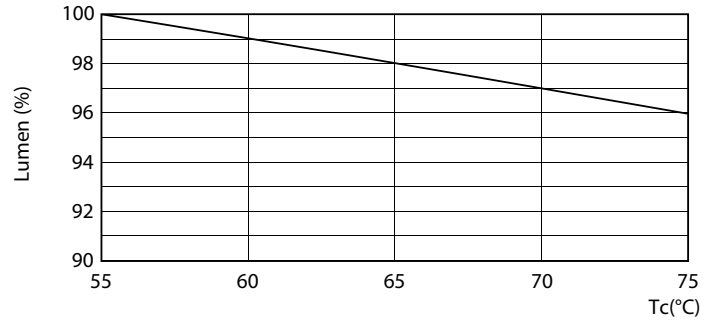

LEDtube MAS 8,3W 50K LumenVsTc