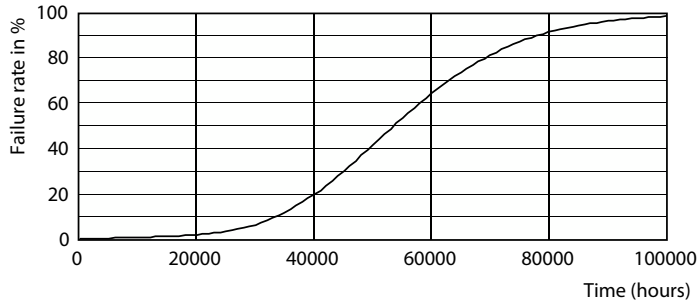

Other LEDtube

Lifetime

Life Expectancy Diagram