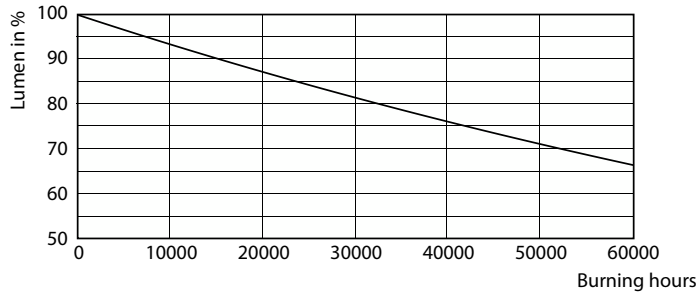

FailureRate