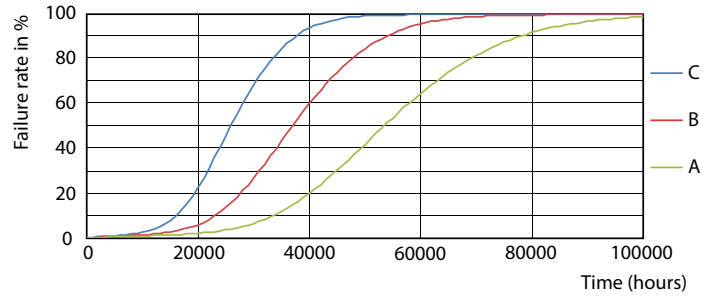

Other LEDtube

Lifetime

Life Expectancy Diagram