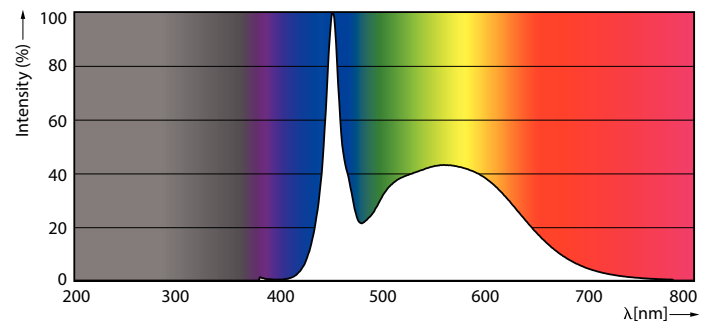

LEDtube MAS 16W G5 2500lm 865

Page 11

LEDtube MAS 16W G5 2500lm 865