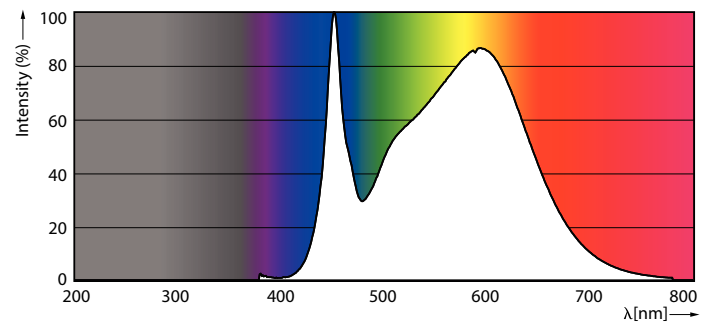

LEDtube MAS 16W G5 2500lm 840

LEDtube MAS 16W G5 2500lm 840