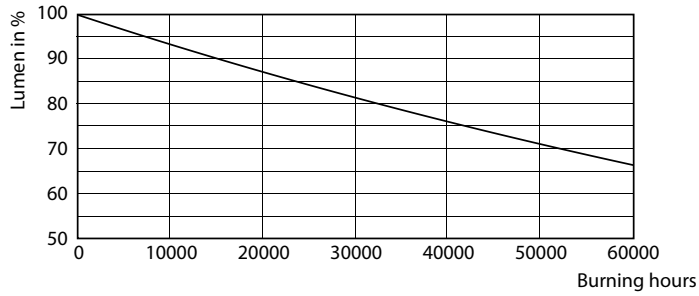

LEDtube 50K FailureRate-LED

LEDtube 50K-LMP