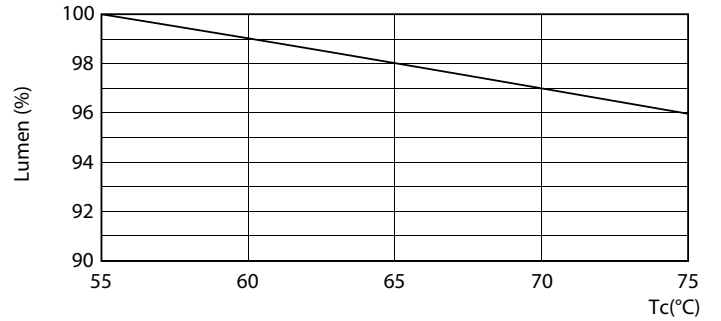

LEDtube MAS 8,3W 50K LumenVsTc

LEDtube 50K FailureRate-LED

LEDtube 50K-LMP