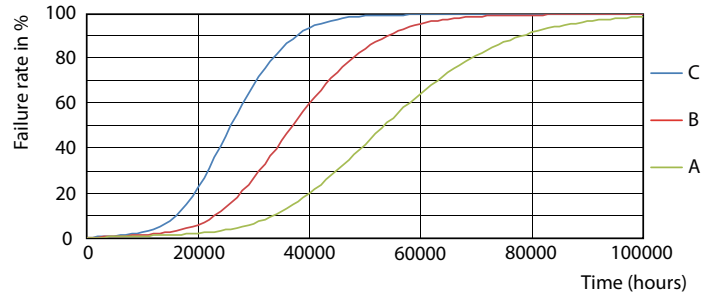

Other LEDtube

Lifetime

LEDtube 50K-LED