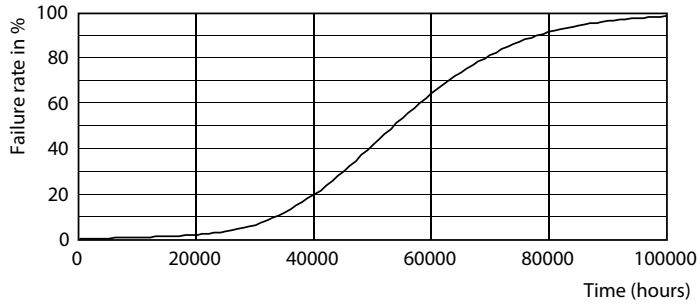

Other LEDtube

Lifetime

LEDtube 50K-LED