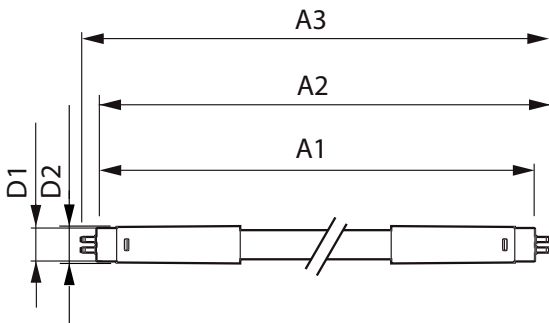

Product data

General Information	
Cap-Base	G5 [G5]
EU RoHS compliant	Yes
Nominal Lifetime (Nom)	50000 h
Switching Cycle	200000X
Light Technical	
Color Code	840 [CCT of 4000K]
Beam Angle (Nom)	160 °
Luminous Flux (Nom)	2500 lm
Color Designation	Cool White (CW)
Correlated Color Temperature (Nom)	4000 K
Luminous Efficacy (rated) (Nom)	156.00 lm/W
Color Consistency	<6
Color Rendering Index (Nom)	82
LLMF At End Of Nominal Lifetime (Nom)	70 %
Operating and Electrical	
Input Frequency	- Hz
Power (Nom)	16 W
Lamp Current (Max)	290 mA
Lamp Current (Min)	290 mA
Lamp Current (Nom)	290 mA

Starting Time (Nom)	0.5 s
Warm Up Time to 60% Light (Nom)	0.5 s
Power Factor (Nom)	-
Voltage (Nom)	52-59 V
Temperature	
T-Ambient (Max)	45 °C
T-Ambient (Min)	-20 °C
T-Storage (Max)	65 °C
T-Storage (Min)	-40 °C
T-Case Maximum (Nom)	55 °C
Controls and Dimming	
Dimmable	Yes
Mechanical and Housing	
Bulb Finish	Frosted
Bulb Material	Glass
Product Length	1200 mm
Bulb Shape	Tube, double-ended
Approval and Application	
Energy Saving Product	Yes

Order code	929002387408
Numerator - Quantity Per Pack	1
Numerator - Packs per outer box	20
Material Nr. (12NC)	929002387408
Net Weight (Piece)	0.191 kg

Dimensional drawing

MASTER LEDtube DC T5 1200mm 12.5W 840 G5

Product	D1	D2	A1	A2	A3
MAS Ledtube 1200mm HO 16W 840 T5 DC	15.8 mm	19 mm	1149 mm	1156.1 mm	1163.2 mm

Photometric data

LEDtube MAS 16W G5 2500lm

LEDtube MAS 16W G5 2500lm 840

LEDtube MAS 16W G5 2500lm 840

Other LEDtube