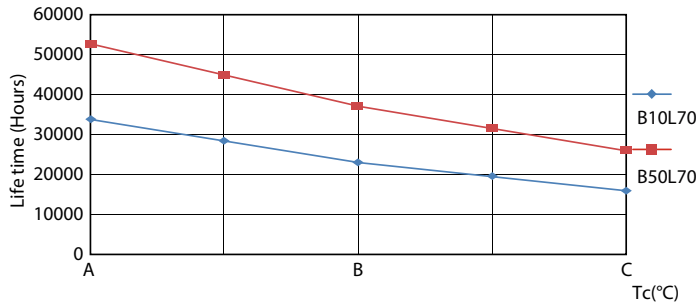

Product data

General Information	
Cap-Base	G5 [G5]
EU RoHS compliant	Yes
Nominal Lifetime (Nom)	50000 h
Switching Cycle	200000X
Light Technical	
Color Code	840 [CCT of 4000K]
Beam Angle (Nom)	160 °
Luminous Flux (Nom)	2500 lm
Color Designation	Cool White (CW)
Correlated Color Temperature (Nom)	4000 K
Luminous Efficacy (rated) (Nom)	156.00 lm/W
Color Consistency	<6
Color Rendering Index (Nom)	82
LLMF At End Of Nominal Lifetime (Nom)	70 %
Operating and Electrical	
Input Frequency	- Hz
Power (Nom)	16 W
Lamp Current (Max)	290 mA
Lamp Current (Min)	290 mA
Lamp Current (Nom)	290 mA

Lifetime

LEDtube 50K-LED

LEDtube 50K FailureRate-LED

LEDtube 50K-LMP

LEDtube MAS 8,3W 50K LumenVsTc

LEDtube 50K LifetimeVsTc-LED

Other LEDtube