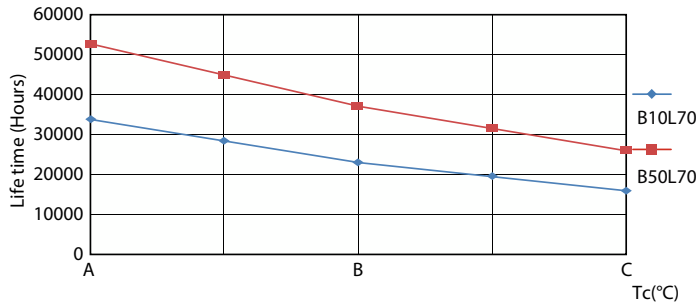

Product data

General information	
Cap-Base	G5 [G5]
EU RoHS compliant	Yes
Nominal Lifetime (Nom)	50000 h
Switching Cycle	200000
Light technical	
Color Code	865 [CCT of 6500K]
Beam Angle (Nom)	160 °
Luminous Flux (Nom)	1250 lm
Color Designation	Cool Daylight
Correlated Color Temperature (Nom)	6500 K
Luminous Efficacy (rated) (Nom)	150.00 lm/W
Color Consistency	<6
Color Rendering Index (Nom)	82
LLMF At End Of Nominal Lifetime (Nom)	70 %
Operating and electrical	
Input Frequency	- Hz
Power (Nom)	8.3 W
Lamp Current (Max)	150 mA
Lamp Current (Min)	150 mA
Lamp Current (Nom)	150 mA

Lifetime

Life Expectancy Diagram

FailureRate

Lumen Maintenance Diagram

LEDtube MAS 8,3W 50K LumenVsTc

LifetimeVsTc

Other LEDtube