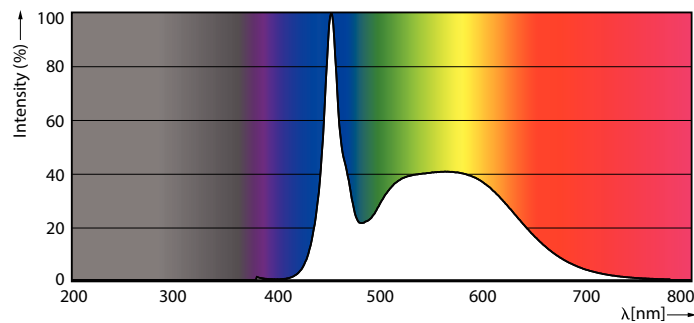

LEDtube MAS 8,3W G5 1250lm 865