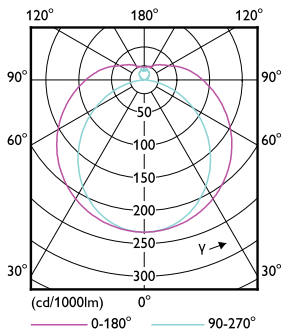

Starting Time (Nom)	0.5 s
Warm Up Time to 60% Light (Nom)	0.5 s
Power Factor (Nom)	-
Voltage (Nom)	52-59 V
Temperature	
T-Ambient (Max)	45 °C
T-Ambient (Min)	-20 °C
T-Storage (Max)	65 °C
T-Storage (Min)	-40 °C
T-Case Maximum (Nom)	45 °C
Controls and dimming	
Dimmable	Yes
Mechanical and housing	
Bulb Finish	Frosted
Bulb Material	Glass
Product Length	600 mm
Bulb Shape	Tube, double-ended
Approval and application	
Energy Saving Product	Yes

Order code	929002387308
Numerator - Quantity Per Pack	1
Numerator - Packs per outer box	20
Material Nr. (12NC)	929002387308
Net Weight (Piece)	0.094 kg

Dimensional drawing

MAS Ledtube 600mm HO 8.3W 865 T5 DC

Product	D1	D2	A1	A2	A3
MAS Ledtube 600mm HO 8.3W 865 T5 DC	15.8 mm	19 mm	549 mm	556.1 mm	563.2 mm

Photometric data

LEDtube MAS 8,3W G5 1250lm

LEDtube MAS 8,3W G5 1250lm 865

LEDtube MAS 8,3W G5 1250lm 865

Other LEDtube