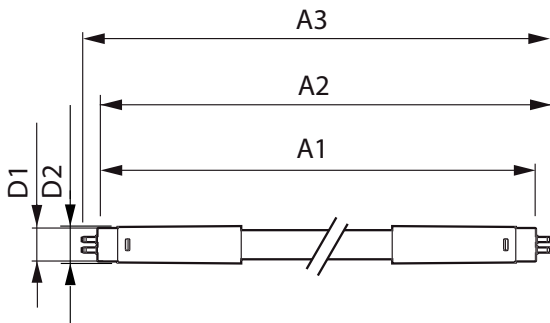

Product data

General information	
Cap-Base	G5 [G5]
EU RoHS compliant	Yes
Nominal Lifetime (Nom)	50000 h
Switching Cycle	200000
Light technical	
Color Code	865 [CCT of 6500K]
Beam Angle (Nom)	160 °
Luminous Flux (Nom)	1250 lm
Color Designation	Cool Daylight
Correlated Color Temperature (Nom)	6500 K
Luminous Efficacy (rated) (Nom)	150.00 lm/W
Color Consistency	<6
Color Rendering Index (Nom)	82
LLMF At End Of Nominal Lifetime (Nom)	70 %
Operating and electrical	
Input Frequency	- Hz
Power (Nom)	8.3 W
Lamp Current (Max)	150 mA
Lamp Current (Min)	150 mA
Lamp Current (Nom)	150 mA

Starting Time (Nom)	0.5 s
Warm Up Time to 60% Light (Nom)	0.5 s
Power Factor (Nom)	-
Voltage (Nom)	52-59 V
Temperature	
T-Ambient (Max)	45 °C
T-Ambient (Min)	-20 °C
T-Storage (Max)	65 °C
T-Storage (Min)	-40 °C
T-Case Maximum (Nom)	45 °C
Controls and dimming	
Dimmable	Yes
Mechanical and housing	
Bulb Finish	Frosted
Bulb Material	Glass
Product Length	600 mm
Bulb Shape	Tube, double-ended
Approval and application	
Energy Saving Product	Yes

Other LEDtube

Approval Marks	RoHS compliance CE marking KEMA Keur certificate
Energy Consumption kWh/1000 h	9 kWh
Product data	
Full product code	871869976521700
Order product name	MAS Ledtube 600mm HO 8.3W 865 T5 DC
EAN/UPC - Product	8718699765217

Order code	929002387308
Numerator - Quantity Per Pack	1
Numerator - Packs per outer box	20
Material Nr. (12NC)	929002387308
Net Weight (Piece)	0.094 kg

Dimensional drawing

MAS Ledtube 600mm HO 8.3W 865 T5 DC