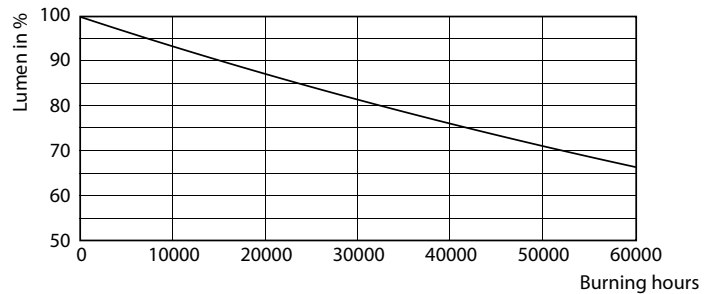

LEDtube MAS GM 8W G13 1050lm-LDD

MASTER LEDtube EM/Mains T8

Photometric data

© Philips Lighting B.V. Page 11

LEDtube MAS GM 20,5W G13 3300lm 850-GUL

Lifetime

Life Expectancy Diagram

LifetimeVsTc