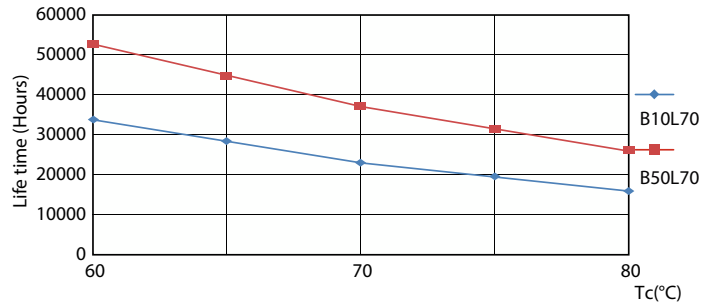

LEDtube MAS GM 8W G13 1050lm-LDD

MASTER LEDtube EM/Mains T8

Photometric data

© Philips Lighting B.V. Page 11

LEDtube MAS GM 20,5W G13 3300lm 850-GUL

Lifetime

Life Expectancy Diagram

LifetimeVsTc