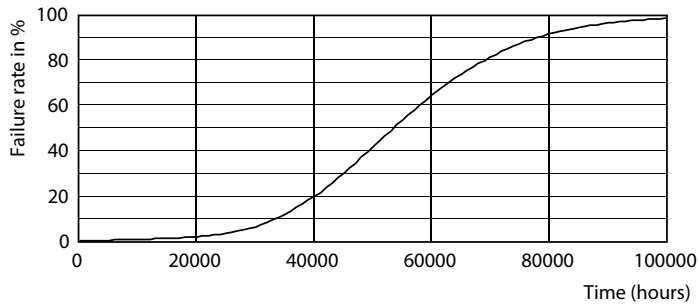

LEDtube MAS GM 8W G13 1050lm-LDD

MASTER LEDtube EM/Mains T8

Photometric data

© Philips Lighting B.V. Page 11

LEDtube MAS GM 20,5W G13 3300lm 850-GUL

Lifetime

Life Expectancy Diagram

LifetimeVsTc