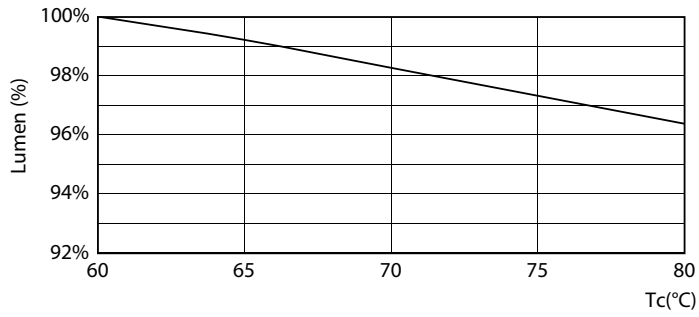

MASTER LEDtube EM/Mains T8

Lifetime

LEDtube MAS GM 20,5W 50K LumenVsTc-LMP