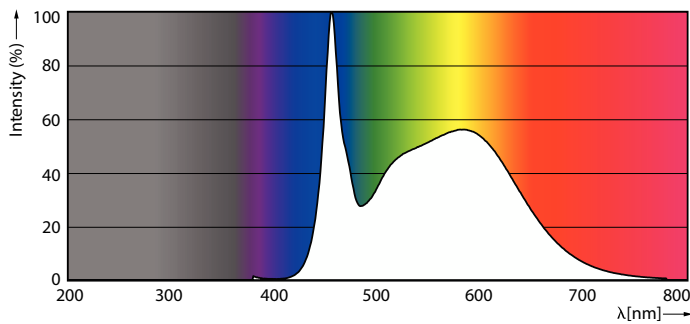

Photometric data

LEDtube MAS GM 20,5W G13 3300lm 850-POC