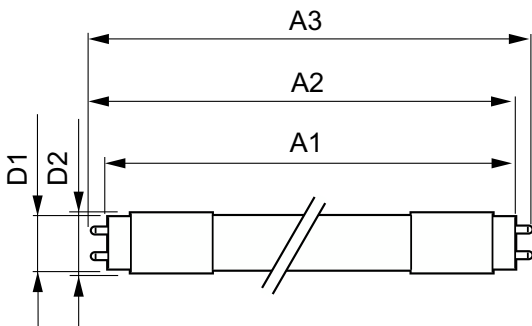

Mechanical and housing

Bulb Finish	Frosted
Bulb Material	Plastic
Product Length	1200 mm
Bulb Shape	Tube, double-ended

Approval and application

Energy Saving Product	Yes
Approval Marks	RoHS compliance KEMA Keur certificate

Dimensional drawing

Master LEDTube 1200mm 20.5W 850 T8 W JP

Product	D1	D2	A1	A2	A3
Master LEDTube 1200mm 20.5W 850 T8 W JP	25.8 mm	27.8 mm	1198.1 mm	1205.2 mm	1212.3 mm

Photometric data

LEDtube MAS GM 20,5W G13 3300lm 850-POC