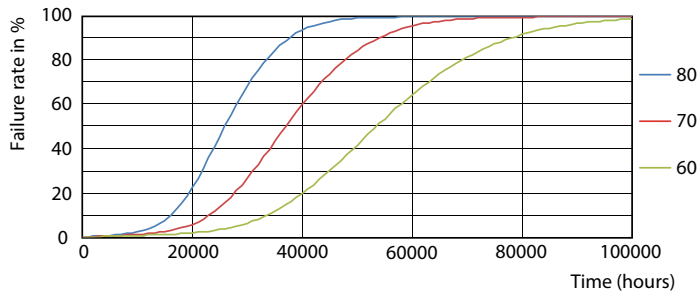

LEDtube MAS GM 8W G13 1050lm-LDD

MASTER LEDtube EM/Mains T8

Photometric data

© Philips Lighting B.V. Page 11

LEDtube MAS GM 20,5W G13 3300lm 850-GUL

Lifetime

Life Expectancy Diagram

LifetimeVsTc