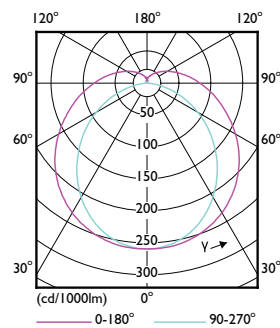

Dimensional drawing

Master LEDTube 1200mm 20.5W 850 T8 W JP

Product	D1	D2	A1	A2	A3
Master LEDTube 1200mm 20.5W 850 T8 W JP	25.8 mm	27.8 mm	1198.1 mm	1205.2 mm	1212.3 mm

Photometric data

LEDtube MAS GM 20,5W G13 3300lm 850-POC