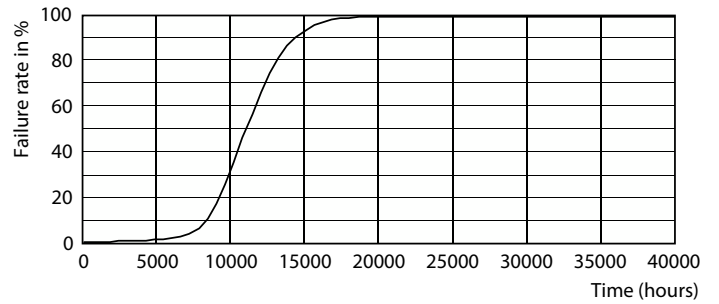

Essential LED

Lifetime

Life Expectancy Diagram - ESS LEDBulb 13W E27 6500K 1CT/12 TR