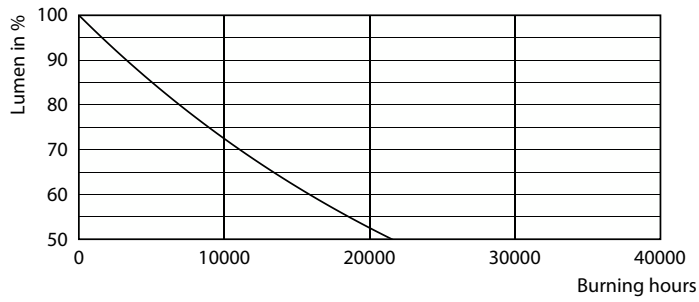

Essential LED

Lifetime

Lumen Maintenance Diagram - ESS LEDBulb 13W E27 6500K 1CT/12 TR