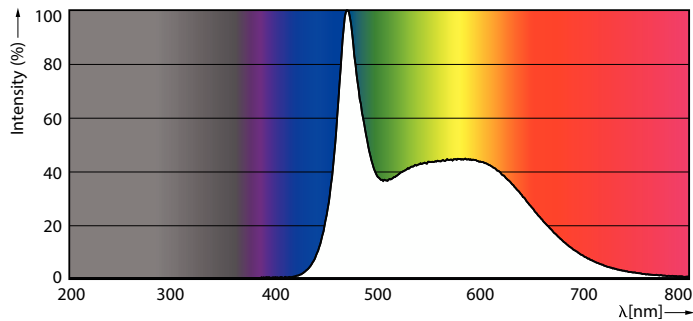

Spectral Power Distribution Colour - ESS LEDBulb 13W E27 6500K 1CT/12 TR

© 2024 Philips Lighting B.V. Page 11

General uniform lighting - ESS LEDBulb 13W E27 6500K 1CT/12 TR