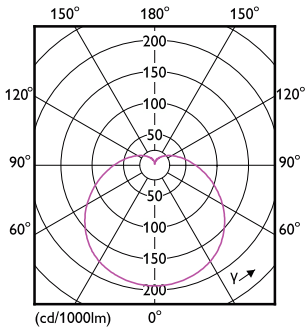

Photometric data

Light Distribution Diagram - ESS LEDBulb 13W E27 6500K 1CT/12 TR