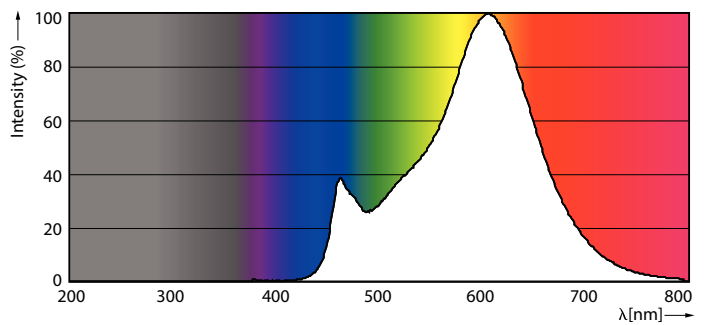

Spectral Power Distribution Colour - CorePro LEDBulbND 8.5-75W E27 A60 827CLG