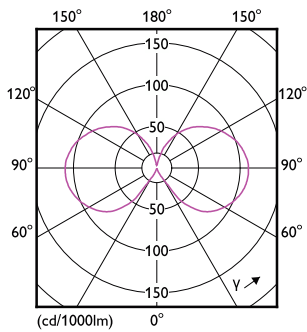

Photometric data

Light Distribution Diagram - CorePro LEDBulbND 8.5-75W E27 A60 827CLG