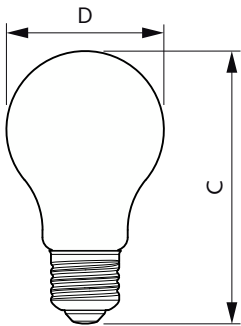

## Dimensional drawing

Product	D	C
CorePro LEDBulbND 8.5-75W E27 A60 827CLG	60 mm	104 mm