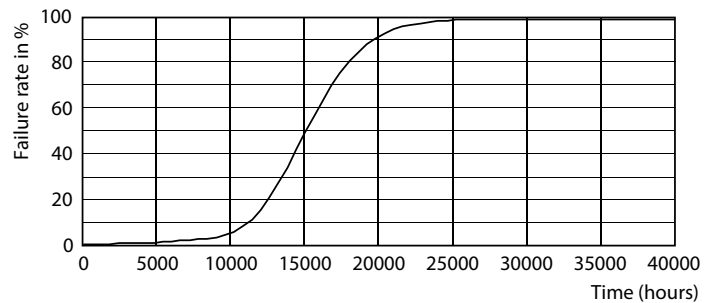

Life Expectancy Diagram - CorePro LEDBulbND 8.5-75W E27 A60 827CLG