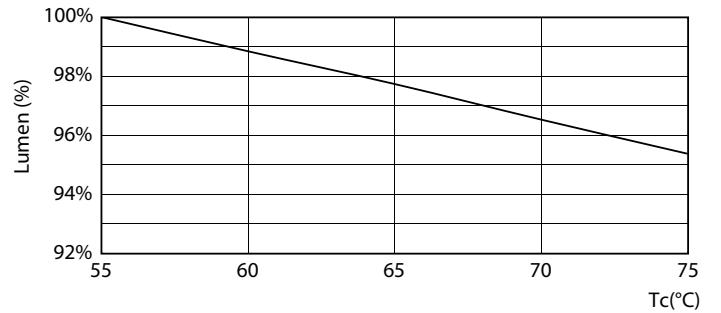

Essential LED tubes T8 Mains

Photometric data

LEDtube COR 8W G13 800lm 865

Lifetime

LEDtube 30K

LEDtube 30K FailureRate

LEDtube 30K LifetimeVsTc

LEDtube COR 8W 30K LumenVsTc