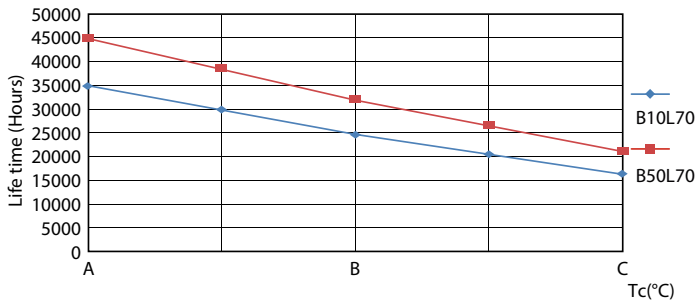

Product data

General Information		Power (Nom)	
Cap-Base	G13 [Medium Bi-Pin Fluorescent]		18 W
EU RoHS compliant	Yes	Lamp Current (Max)	183 mA
Nominal Lifetime (Nom)	30000 h	Lamp Current (Min)	68 mA
Switching Cycle	200000X	Starting Time (Nom)	0.5 s
		Warm Up Time to 60% Light (Nom)	0.5 s
		Power Factor (Nom)	0.9
		Voltage (Nom)	100-277 V
Light Technical		Temperature	
Color Code	865 [CCT of 6500K]	T-Ambient (Max)	45 °C
Beam Angle (Nom)	240 °	T-Ambient (Min)	-20 °C
Luminous Flux (Nom)	2100 lm	T-Storage (Max)	65 °C
Color Designation	Cool Daylight	T-Storage (Min)	-40 °C
Correlated Color Temperature (Nom)	6500 K	T-Case Maximum (Nom)	55 °C
Luminous Efficacy (rated) (Nom)	116.00 lm/W		
Color Consistency	<6	Controls and Dimming	
Color Rendering Index (Nom)	80	Dimmable	No
LLMF At End Of Nominal Lifetime (Nom)	70 %		
Operating and Electrical			
Input Frequency	50 to 60 Hz		

Essential LED tubes T8 Mains

Photometric data

LEDtube COR 8W G13 800lm 865

Lifetime

LEDtube 30K

LEDtube 30K FailureRate

LEDtube 30K LifetimeVsTc

LEDtube COR 8W 30K LumenVsTc