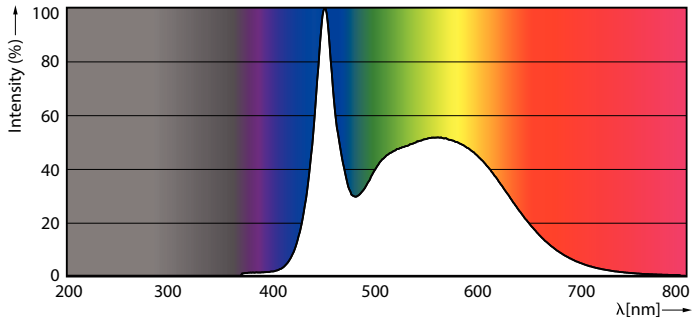

Essential LED tubes T8 Mains

Photometric data

LEDtube COR 8W G13 800lm 865