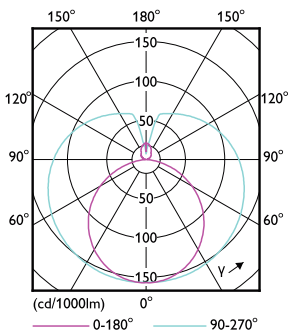

Essential LED tubes T8 Mains

Mechanical and Housing

Product Length	1200 mm
Bulb Shape	Tube, single-ended

Approval and Application

Energy Saving Product	Yes
Approval Marks	RoHS compliance UL certificate KEMA Keur certificate
Energy Consumption kWh/1000 h	- kWh

Product Data

Full product code	871869959944700
-------------------	-----------------

Order product name	CorePro LEDtube HO 1200mm 18W865 VVW T8
EAN/UPC - Product	8718699599447
Order code	929001947811
Numerator - Quantity Per Pack	1
Numerator - Packs per outer box	10
Material Nr. (12NC)	929001947811
Net Weight (Piece)	0.183 kg

Dimensional drawing

TLED 1200mm 18-36W 2100lm 6500K G13

Product	D1	D2	A1	A2	A3
CorePro LEDtube HO 1200mm 18W865 VVW T8	25.7 mm	28 mm	1198 mm	1205 mm	1212 mm

Photometric data

LEDtube COR 18W G13 2100lm

LEDtube COR 18W G13 2100lm 865