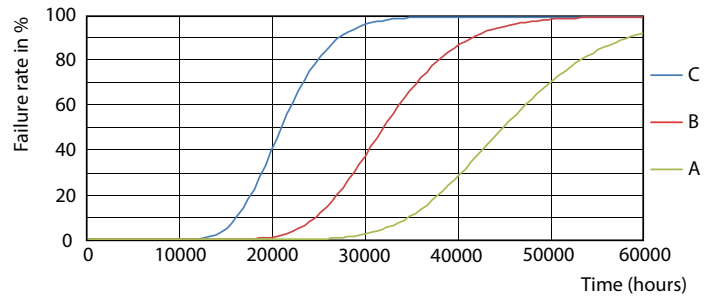

Essential LED tubes T8 Mains

Photometric data

LEDtube COR 8W G13 800lm 865

Lifetime

LEDtube 30K

LEDtube 30K FailureRate

LEDtube 30K LifetimeVsTc

LEDtube COR 8W 30K LumenVsTc