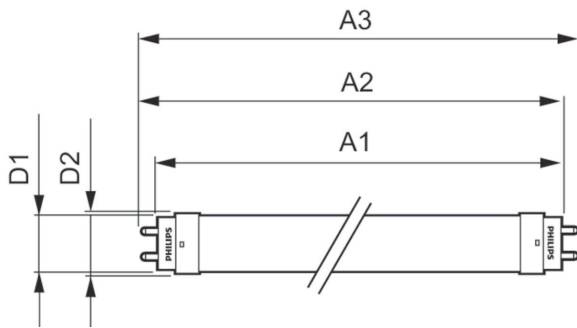

Essential LED tubes T8 Mains

Mechanical and Housing

Product Length	1200 mm
Bulb Shape	Tube, single-ended

Approval and Application

Energy Saving Product	Yes
Approval Marks	RoHS compliance UL certificate KEMA Keur certificate
Energy Consumption kWh/1000 h	- kWh

Product Data

Full product code	871869959944700
-------------------	-----------------

Order product name	CorePro LEDtube HO 1200mm 18W865 VVW T8
EAN/UPC - Product	8718699599447
Order code	929001947811
Numerator - Quantity Per Pack	1
Numerator - Packs per outer box	10
Material Nr. (12NC)	929001947811
Net Weight (Piece)	0.183 kg

Dimensional drawing

TLED 1200mm 18-36W 2100lm 6500K G13

Product	D1	D2	A1	A2	A3
CorePro LEDtube HO 1200mm 18W865 VVW T8	25.7 mm	28 mm	1198 mm	1205 mm	1212 mm

Photometric data

LEDtube COR 18W G13 2100lm

LEDtube COR 18W G13 2100lm 865