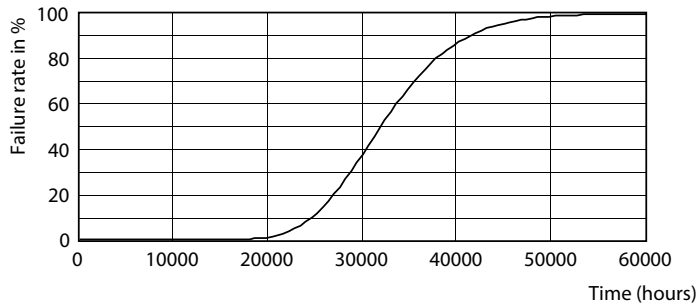

Essential LED tubes T8 Mains

Photometric data

© 2019 Philips Lighting B.V. Page 11

LEDtube COR 18W G13 2100lm 840

Lifetime

LEDtube 30K

LEDtube 30K FailureRate

LEDtube 30K LifetimeVsTc