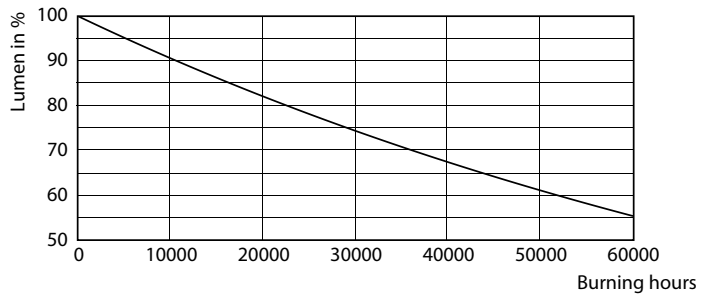

Essential LED tubes T8 Mains

Lifetime

LEDtube 30K