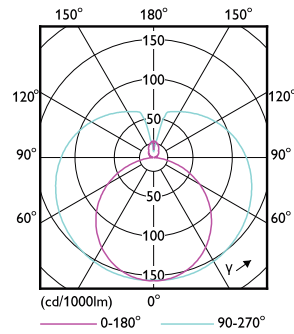

Dimensional drawing

TLED 1200mm 18-36W 2100lm 4000K G13

Product	D1	D2	A1	A2	A3
CorePro LEDtube HO 1200mm 18W840 VVV T8	25.7 mm	28 mm	1198 mm	1205 mm	1212 mm

Photometric data

LEDtube COR 8W G13 800lm 840

LEDtube COR 18W G13 2100lm

Essential LED tubes T8 Mains

Photometric data

© 2019 Philips Lighting B.V. Page 11

LEDtube COR 18W G13 2100lm 840

Lifetime

LEDtube 30K

LEDtube 30K FailureRate

LEDtube 30K LifetimeVsTc