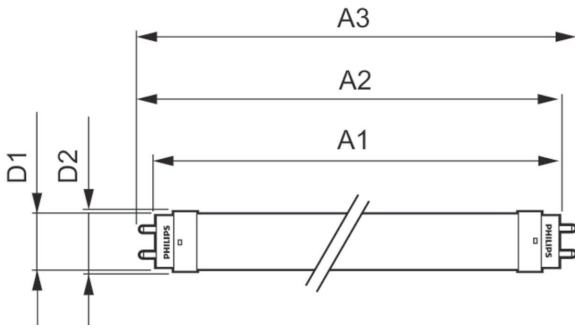

Product data

General Information		Power (Nom)	
Cap-Base	G13 [Medium Bi-Pin Fluorescent]		18 W
EU RoHS compliant	Yes	Lamp Current (Max)	183 mA
Nominal Lifetime (Nom)	30000 h	Lamp Current (Min)	68 mA
Switching Cycle	200000X	Starting Time (Nom)	0.5 s
		Warm Up Time to 60% Light (Nom)	0.5 s
		Power Factor (Nom)	0.9
		Voltage (Nom)	100-277 V
Light Technical		Temperature	
Color Code	840 [CCT of 4000K]	T-Ambient (Max)	45 °C
Beam Angle (Nom)	240 °	T-Ambient (Min)	-20 °C
Luminous Flux (Nom)	2100 lm	T-Storage (Max)	65 °C
Color Designation	Cool White (CW)	T-Storage (Min)	-40 °C
Correlated Color Temperature (Nom)	4000 K	T-Case Maximum (Nom)	55 °C
Luminous Efficacy (rated) (Nom)	116.00 lm/W		
Color Consistency	<6	Controls and Dimming	
Color Rendering Index (Nom)	80	Dimmable	No
LLMF At End Of Nominal Lifetime (Nom)	70 %		
Operating and Electrical			
Input Frequency	50 to 60 Hz		

Essential LED tubes T8 Mains

Mechanical and Housing

Product Length	1200 mm
Bulb Shape	Tube, single-ended

Approval and Application

Energy Saving Product	Yes
Approval Marks	RoHS compliance UL certificate KEMA Keur certificate
Energy Consumption kWh/1000 h	- kWh

Product Data

Full product code	871869959942300
-------------------	-----------------

Order product name	CorePro LEDtube HO 1200mm 18W840 VVV T8
EAN/UPC - Product	8718699599423
Order code	929001947711
Numerator - Quantity Per Pack	1
Numerator - Packs per outer box	10
Material Nr. (12NC)	929001947711
Net Weight (Piece)	0.183 kg

Dimensional drawing

TLED 1200mm 18-36W 2100lm 4000K G13

Product	D1	D2	A1	A2	A3
CorePro LEDtube HO 1200mm 18W840 VVV T8	25.7 mm	28 mm	1198 mm	1205 mm	1212 mm

Photometric data

LEDtube COR 8W G13 800lm 840

LEDtube COR 18W G13 2100lm