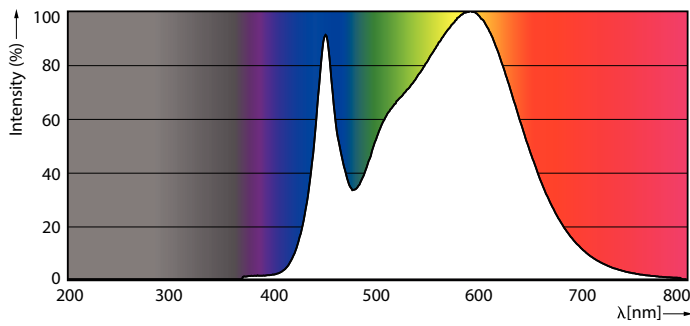

Photometric data

LEDtube COR 8W G13 800lm 840