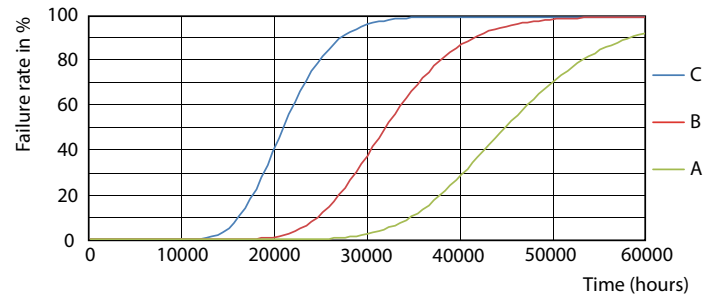

Essential LED tubes T8 Mains

Photometric data

© 2019 Philips Lighting B.V. Page 11

LEDtube COR 18W G13 2100lm 840

Lifetime

LEDtube 30K

LEDtube 30K FailureRate

LEDtube 30K LifetimeVsTc