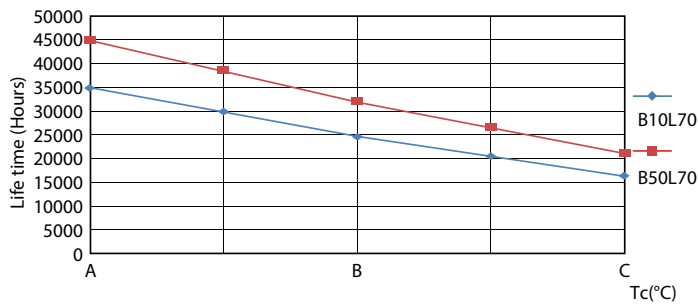

Product data

General Information		Power (Nom)	
Cap-Base	G13 [Medium Bi-Pin Fluorescent]		18 W
EU RoHS compliant	Yes	Lamp Current (Max)	183 mA
Nominal Lifetime (Nom)	30000 h	Lamp Current (Min)	68 mA
Switching Cycle	200000X	Starting Time (Nom)	0.5 s
		Warm Up Time to 60% Light (Nom)	0.5 s
		Power Factor (Nom)	0.9
		Voltage (Nom)	100-277 V
Light Technical		Temperature	
Color Code	840 [CCT of 4000K]	T-Ambient (Max)	45 °C
Beam Angle (Nom)	240 °	T-Ambient (Min)	-20 °C
Luminous Flux (Nom)	2100 lm	T-Storage (Max)	65 °C
Color Designation	Cool White (CW)	T-Storage (Min)	-40 °C
Correlated Color Temperature (Nom)	4000 K	T-Case Maximum (Nom)	55 °C
Luminous Efficacy (rated) (Nom)	116.00 lm/W		
Color Consistency	<6	Controls and Dimming	
Color Rendering Index (Nom)	80	Dimmable	No
LLMF At End Of Nominal Lifetime (Nom)	70 %		
Operating and Electrical			
Input Frequency	50 to 60 Hz		

Essential LED tubes T8 Mains

Photometric data

© 2019 Philips Lighting B.V. Page 11

LEDtube COR 18W G13 2100lm 840

Lifetime

LEDtube 30K

LEDtube 30K FailureRate

LEDtube 30K LifetimeVsTc