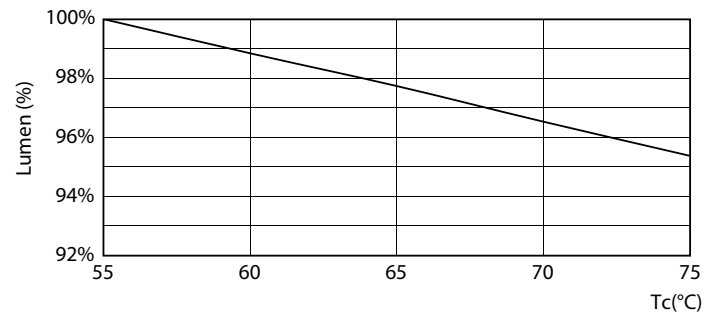

Essential LED tubes T8 Mains

Photometric data

© 2019 Philips Lighting B.V. Page 11

LEDtube COR 18W G13 2100lm 840

Lifetime

LEDtube 30K

LEDtube 30K FailureRate

LEDtube 30K LifetimeVsTc