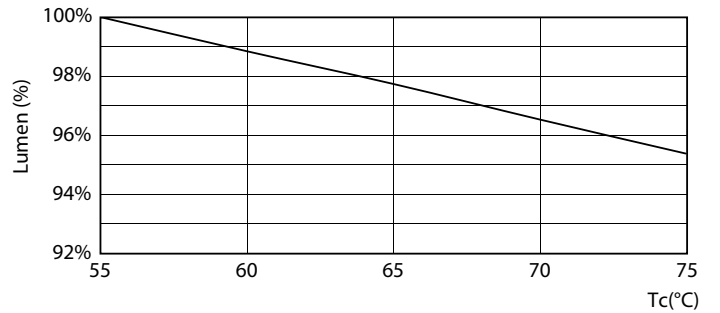

Essential LED tubes T8 Mains

Photometric data

© 2018 Philips Lighting B.V. Page 11 of 11

LEDtube COR 16W G13 1600lm 865

Lifetime

LEDtube 30K

LEDtube 30K FailureRate

LEDtube 30K LifetimeVsTc