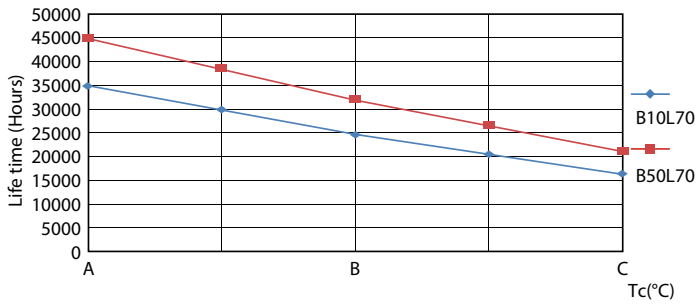

Product data

General Information	
Cap-Base	G13 [Medium Bi-Pin Fluorescent]
EU RoHS compliant	Yes
Nominal Lifetime (Nom)	30000 h
Switching Cycle	200000X
Light Technical	
Color Code	865 [CCT of 6500K]
Beam Angle (Nom)	240 °
Luminous Flux (Nom)	1600 lm
Color Designation	Cool Daylight
Correlated Color Temperature (Nom)	6500 K
Luminous Efficacy (rated) (Nom)	100.00 lm/W
Color Consistency	<6
Color Rendering Index (Nom)	80
LLMF At End Of Nominal Lifetime (Nom)	70 %
Operating and Electrical	
Input Frequency	50 to 60 Hz
Power (Nom)	16 W
Lamp Current (Max)	162 mA
Lamp Current (Min)	60 mA
Starting Time (Nom)	0.5 s
Warm Up Time to 60% Light (Nom)	0.5 s
Power Factor (Nom)	0.9
Voltage (Nom)	100-277 V
Temperature	
T-Ambient (Max)	45 °C
T-Ambient (Min)	-20 °C
T-Storage (Max)	65 °C
T-Storage (Min)	-40 °C
T-Case Maximum (Nom)	55 °C
Controls and Dimming	
Dimmable	No

Essential LED tubes T8 Mains

Photometric data

© 2018 Philips Lighting B.V. Page 11 of 11

LEDtube COR 16W G13 1600lm 865

Lifetime

LEDtube 30K

LEDtube 30K FailureRate

LEDtube 30K LifetimeVsTc