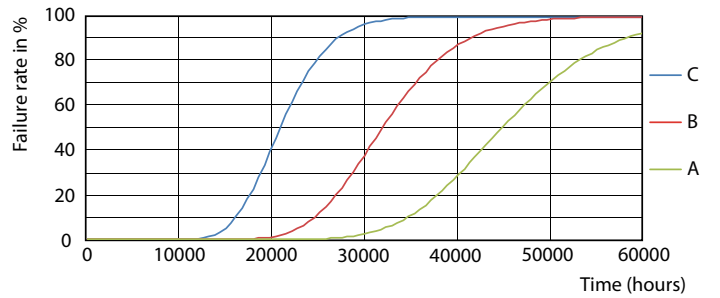

Essential LED tubes T8 Mains

Photometric data

© 2018 Philips Lighting B.V. Page 11 of 11

LEDtube COR 16W G13 1600lm 865

Lifetime

LEDtube 30K

LEDtube 30K FailureRate

LEDtube 30K LifetimeVsTc