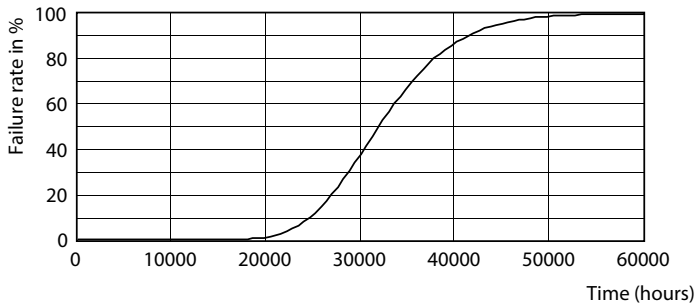

Essential LED tubes T8 Mains

Photometric data

© 2018 Philips Lighting B.V. Page 11 of 11

LEDtube COR 16W G13 1600lm 865

Lifetime

LEDtube 30K

LEDtube 30K FailureRate

LEDtube 30K LifetimeVsTc