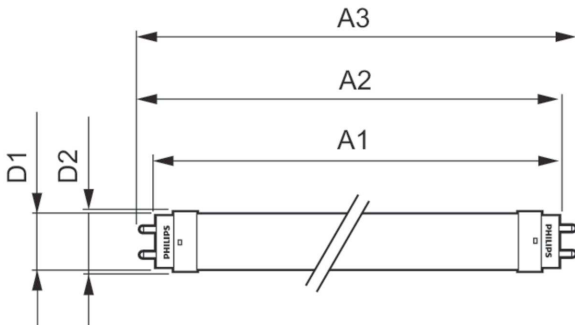

Essential LED tubes T8 Mains

Mechanical and Housing

Product Length	1200 mm
Bulb Shape	Tube, single-ended

Approval and Application

Energy Saving Product	Yes
Approval Marks	RoHS compliance UL certificate KEMA Keur certificate
Energy Consumption kWh/1000 h	- kWh

Product Data

Full product code	871869959940900
-------------------	-----------------

Order product name	CorePro LEDtube 1200mm 16W 865 VVW T8
EAN/UPC - Product	8718699599409
Order code	929001947611
Numerator - Quantity Per Pack	1
Numerator - Packs per outer box	10
Material Nr. (12NC)	929001947611
Net Weight (Piece)	0.180 kg

Dimensional drawing

TLED 1200mm 16-32W 1600lm 6500K G13

Product	D1	D2	A1	A2	A3
CorePro LEDtube 1200mm 16W 865 VVW T8	25.7 mm	28 mm	1198 mm	1205 mm	1212 mm

Photometric data

LEDtube COR 16W G13 1600lm

LEDtube COR 16W G13 1600lm 865