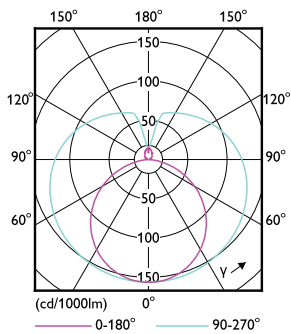

Essential LED tubes T8 Mains

Mechanical and Housing

Product Length	1200 mm
Bulb Shape	Tube, single-ended

Approval and Application

Energy Saving Product	Yes
Approval Marks	RoHS compliance UL certificate KEMA Keur certificate
Energy Consumption kWh/1000 h	- kWh

Dimensional drawing

TLED 1200mm 16-32W 1600lm 6500K G13

Product	D1	D2	A1	A2	A3
CorePro LEDtube 1200mm 16W 865 VVW T8	25.7 mm	28 mm	1198 mm	1205 mm	1212 mm

Photometric data

LEDtube COR 16W G13 1600lm

LEDtube COR 16W G13 1600lm 865