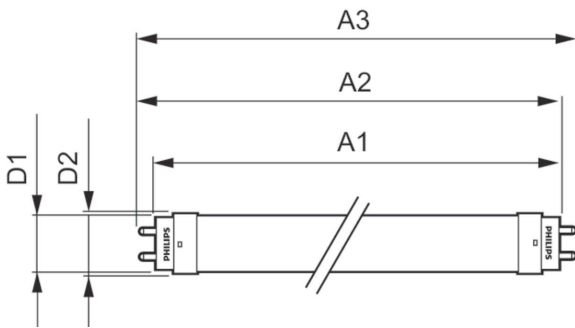

Essential LED tubes T8 Mains

Mechanical and Housing

Product Length	600 mm
Bulb Shape	Tube, single-ended

Approval and Application

Energy Saving Product	Yes
Approval Marks	RoHS compliance UL certificate KEMA Keur certificate
Energy Consumption kWh/1000 h	- kWh

Product Data

Full product code	871869959936200

Order product name	CorePro LEDtube 600mm 8W 865 VVW T8
EAN/UPC - Product	8718699599362
Order code	929001947411
Numerator - Quantity Per Pack	1
Numerator - Packs per outer box	10
Material Nr. (12NC)	929001947411
Net Weight (Piece)	0.120 kg

Dimensional drawing

TLED 600mm 8-16W 800lm 6500K G13

Product	D1	D2	A1	A2	A3
CorePro LEDtube 600mm 8W 865 VVW T8	25.7 mm	28 mm	588.5 mm	595.5 mm	602.5 mm