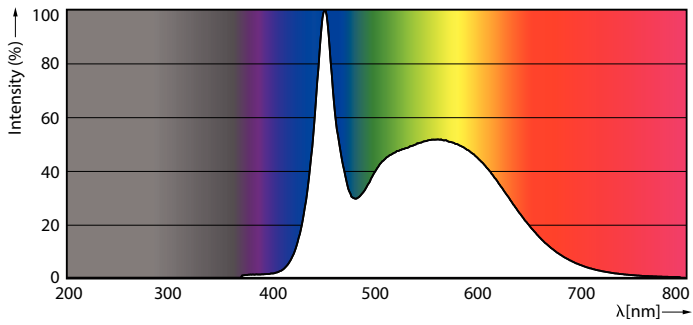

Essential LED tubes T8 Mains

Photometric data

LEDtube COR 8W G13 800lm 865