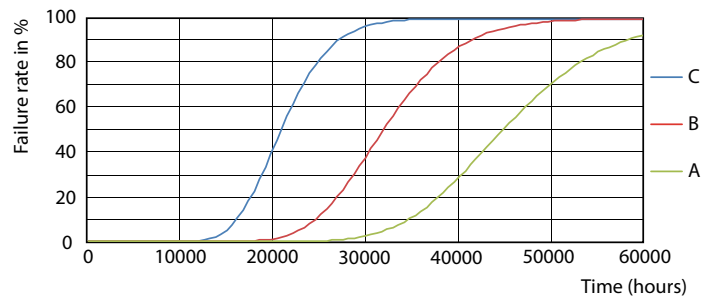

Essential LED tubes T8 Mains

Photometric data

Lifetime