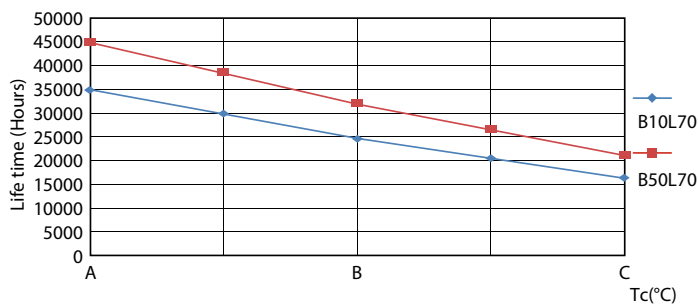

LEDtube 30K LifetimeVsTc