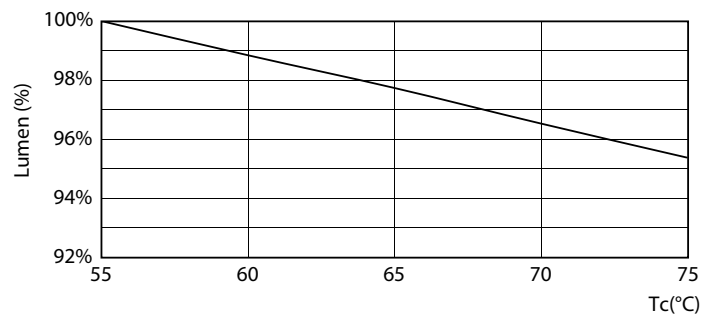

## Lifetime

LEDtube 30K

LEDtube 30K FailureRate

LEDtube 30K LifetimeVsTc

LEDtube COR 8W 30K LumenVsTc