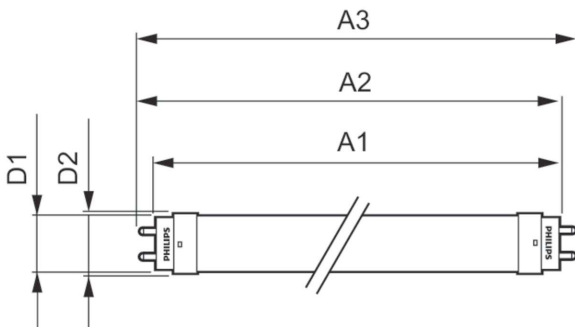

Product data

General Information	
Cap-Base	G13 [Medium Bi-Pin Fluorescent]
EU RoHS compliant	Yes
Nominal Lifetime (Nom)	30000 h
Switching Cycle	200000X
Light Technical	
Color Code	840 [CCT of 4000K]
Beam Angle (Nom)	240 °
Luminous Flux (Nom)	800 lm
Color Designation	Cool White (CW)
Correlated Color Temperature (Nom)	4000 K
Luminous Efficacy (rated) (Nom)	100.00 lm/W
Color Consistency	<6
Color Rendering Index (Nom)	80
LLMF At End Of Nominal Lifetime (Nom)	70 %
Operating and Electrical	
Input Frequency	50 to 60 Hz
Power (Nom)	8 W
Lamp Current (Max)	81 mA
Lamp Current (Min)	33 mA
Starting Time (Nom)	0.5 s
Warm Up Time to 60% Light (Nom)	0.5 s
Power Factor (Nom)	0.9
Voltage (Nom)	100-277 V
Temperature	
T-Ambient (Max)	45 °C
T-Ambient (Min)	-20 °C
T-Storage (Max)	65 °C
T-Storage (Min)	-40 °C
T-Case Maximum (Nom)	55 °C
Controls and Dimming	
Dimmable	No

Essential LED tubes T8 Mains

Mechanical and Housing

Product Length	600 mm
Bulb Shape	Tube, single-ended

Approval and Application

Energy Saving Product	Yes
Approval Marks	RoHS compliance UL certificate KEMA Keur certificate
Energy Consumption kWh/1000 h	- kWh

Product Data

Full product code	871869959934800
-------------------	-----------------

Order product name	CorePro LEDtube 600mm 8W 840 VVW T8
EAN/UPC - Product	8718699599348
Order code	929001947311
Numerator - Quantity Per Pack	1
Numerator - Packs per outer box	10
Material Nr. (12NC)	929001947311
Net Weight (Piece)	0.120 kg

Dimensional drawing

TLED 600mm 8-16W 800lm 4000K G13

Product	D1	D2	A1	A2	A3
CorePro LEDtube 600mm 8W 840 VVW T8	25.7 mm	28 mm	588.5 mm	595.5 mm	602.5 mm

Photometric data

LEDtube COR 8W G13 800lm 840

LEDtube COR 8W G13 800lm 840