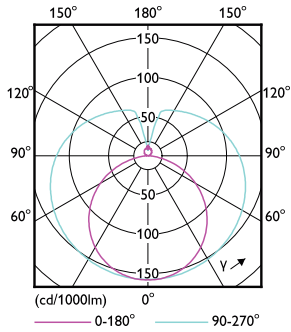

Dimensional drawing

TLED 600mm 8-16W 800lm 4000K G13

Product	D1	D2	A1	A2	A3
CorePro LEDtube 600mm 8W 840 VVW T8	25.7 mm	28 mm	588.5 mm	595.5 mm	602.5 mm

Photometric data

LEDtube COR 8W G13 800lm 840

LEDtube COR 8W G13 800lm 840

Essential LED tubes T8 Mains

Photometric data

LEDtube COR 8W G13 800lm

Lifetime

LEDtube 30K

LEDtube 30K FailureRate

LEDtube 30K LifetimeVsTc

LEDtube COR 8W 30K LumenVsTc