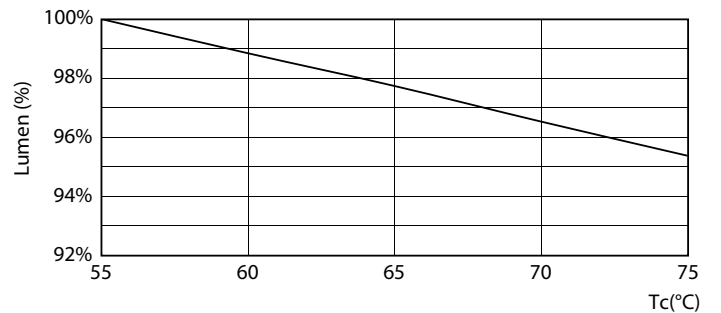

Essential LED tubes T8 Mains

Photometric data

LEDtube COR 8W G13 800lm

Lifetime

LEDtube 30K

LEDtube 30K FailureRate

LEDtube 30K LifetimeVsTc

LEDtube COR 8W 30K LumenVsTc