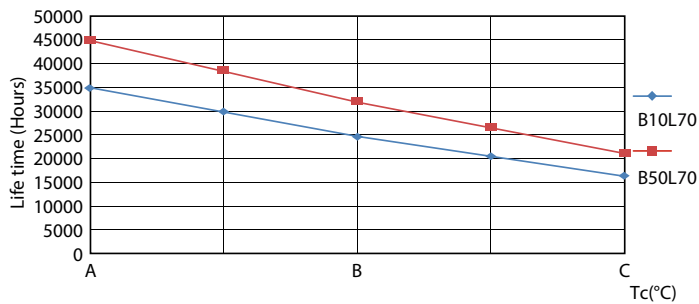

Product data

General Information	
Cap-Base	G13 [Medium Bi-Pin Fluorescent]
EU RoHS compliant	Yes
Nominal Lifetime (Nom)	30000 h
Switching Cycle	200000X
Light Technical	
Color Code	840 [CCT of 4000K]
Beam Angle (Nom)	240 °
Luminous Flux (Nom)	800 lm
Color Designation	Cool White (CW)
Correlated Color Temperature (Nom)	4000 K
Luminous Efficacy (rated) (Nom)	100.00 lm/W
Color Consistency	<6
Color Rendering Index (Nom)	80
LLMF At End Of Nominal Lifetime (Nom)	70 %
Operating and Electrical	
Input Frequency	50 to 60 Hz
Power (Nom)	8 W
Lamp Current (Max)	81 mA
Lamp Current (Min)	33 mA
Starting Time (Nom)	0.5 s
Warm Up Time to 60% Light (Nom)	0.5 s
Power Factor (Nom)	0.9
Voltage (Nom)	100-277 V
Temperature	
T-Ambient (Max)	45 °C
T-Ambient (Min)	-20 °C
T-Storage (Max)	65 °C
T-Storage (Min)	-40 °C
T-Case Maximum (Nom)	55 °C
Controls and Dimming	
Dimmable	No

Essential LED tubes T8 Mains

Photometric data

LEDtube COR 8W G13 800lm

Lifetime

LEDtube 30K

LEDtube 30K FailureRate

LEDtube 30K LifetimeVsTc

LEDtube COR 8W 30K LumenVsTc