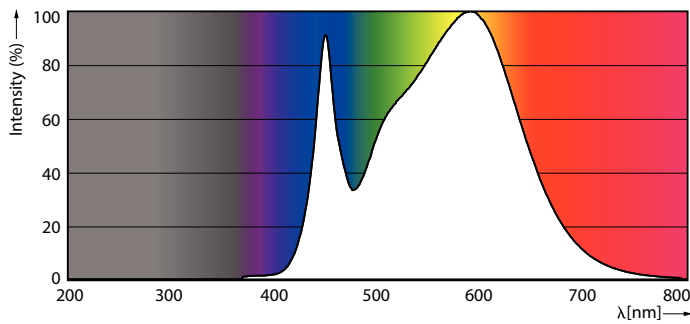

Photometric data

LEDtube COR 8W G13 800lm 840

LEDtube COR 8W G13 800lm 840