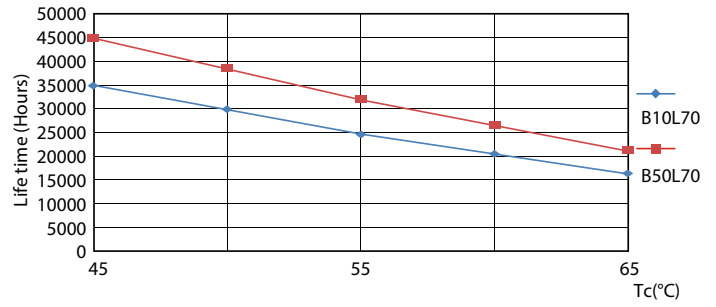

Product data

General information			
Cap-Base	G13 [Medium Bi-Pin Fluorescent]	Beam Angle (Nom)	240 °
EU RoHS compliant	Yes	Luminous Flux (Nom)	2700 lm
Nominal Lifetime (Nom)	30000 h	Color Designation	Cool White (CW)
Switching Cycle	200000X	Correlated Color Temperature (Nom)	4000 K
Technical Type	LEDTECH-LOV	Luminous Efficacy (rated) (Nom)	112.00 lm/W
Flux measurement reference	Sphere	Color Consistency	<6
		Color Rendering Index (Nom)	80
		LLMF At End Of Nominal Lifetime (Nom)	70 %
Light technical			
Color Code	840 [CCT of 4000K]		

Spectral Power Distribution Colour

Lifetime

FailureRate

Life Expectancy Diagram

CorePro LEDtube EM/Mains T8

Lifetime

LumenVsTc

LifetimeVsTc

Lumen Maintenance Diagram