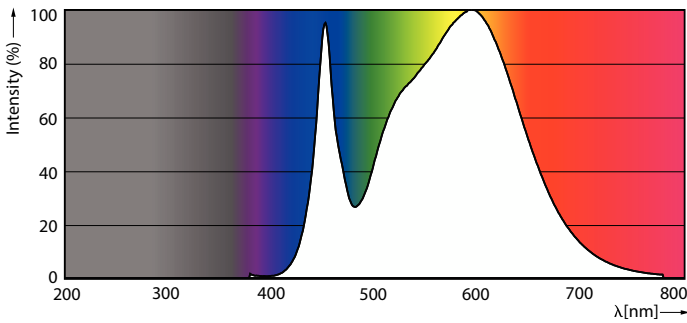

Product data

General information			
Cap-Base	G13 [Medium Bi-Pin Fluorescent]	Beam Angle (Nom)	240 °
EU RoHS compliant	Yes	Luminous Flux (Nom)	2700 lm
Nominal Lifetime (Nom)	30000 h	Color Designation	Cool White (CW)
Switching Cycle	200000X	Correlated Color Temperature (Nom)	4000 K
Technical Type	LEDTECH-LOV	Luminous Efficacy (rated) (Nom)	112.00 lm/W
Flux measurement reference	Sphere	Color Consistency	<6
		Color Rendering Index (Nom)	80
		LLMF At End Of Nominal Lifetime (Nom)	70 %
Light technical			
Color Code	840 [CCT of 4000K]		

Spectral Power Distribution Colour

Lifetime

FailureRate

Life Expectancy Diagram

CorePro LEDtube EM/Mains T8

Lifetime

LumenVsTc

LifetimeVsTc