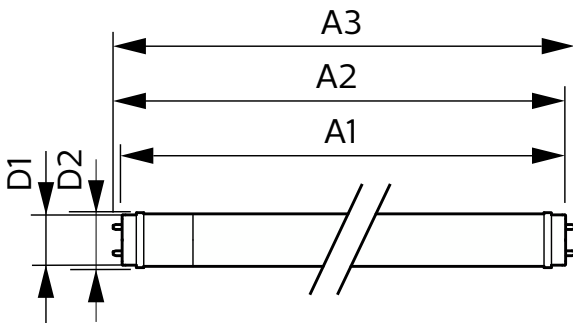

CorePro LEDtube EM/Mains T8

Operating and electrical	
Input Frequency	50 to 60 Hz
Power (Nom)	24 W
Lamp Current (Nom)	120 mA
Starting Time (Nom)	0.5 s
Warm Up Time to 60% Light (Nom)	0.5 s
Power Factor (Nom)	0.9
Voltage (Nom)	220-240 V
Temperature	
T-Ambient (Max)	45 °C
T-Ambient (Min)	-20 °C
T-Storage (Max)	65 °C
T-Storage (Min)	-40 °C
T-Case Maximum (Nom)	55 °C
Controls and dimming	
Dimmable	No
Mechanical and housing	
Bulb Finish	Frosted
Bulb Material	Glass

Product Length	1500 mm
Bulb Shape	Tube, double-ended
Approval and application	
Energy Efficiency Class	E
Energy Saving Product	Yes
Approval Marks	RoHS compliance CE marking KEMA Keur certificate
Energy Consumption kWh/1000 h	24 kWh
EPREL Registration Number	491845
Product data	
Full product code	871951446960000
Order product name	CorePro LEDtube 1500mm HO 24W 840 T8
EAN/UPC - Product	8719514469600
Order code	929001875132
Numerator - Quantity Per Pack	1
Numerator - Packs per outer box	20
Material Nr. (12NC)	929001875132
Copy Net Weight (Piece)	0.270 kg

Dimensional drawing

CorePro LEDtube 1500mm HO 24W 840 T8

Product	D1	D2	A1	A2	A3
CorePro LEDtube 1500mm HO 24W 840 T8