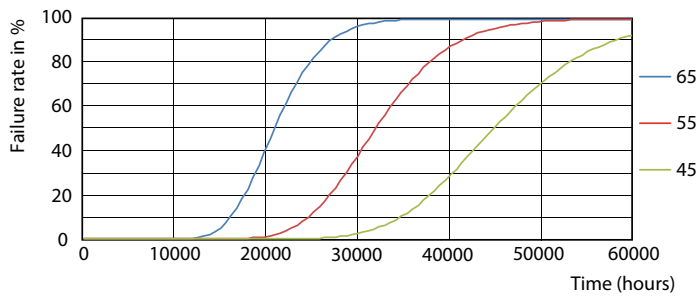

Lifetime

FailureRate