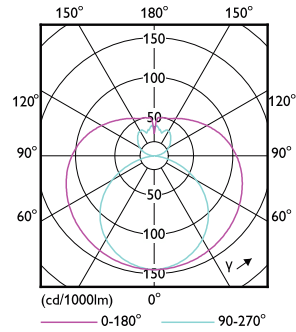

Product data

General information			
Cap-Base	G13 [Medium Bi-Pin Fluorescent]	Beam Angle (Nom)	240 °
EU RoHS compliant	Yes	Luminous Flux (Nom)	2700 lm
Nominal Lifetime (Nom)	30000 h	Color Designation	Cool White (CW)
Switching Cycle	200000X	Correlated Color Temperature (Nom)	4000 K
Technical Type	LEDTECH-LOV	Luminous Efficacy (rated) (Nom)	112.00 lm/W
Flux measurement reference	Sphere	Color Consistency	<6
		Color Rendering Index (Nom)	80
		LLMF At End Of Nominal Lifetime (Nom)	70 %
Light technical			
Color Code	840 [CCT of 4000K]		

Dimensional drawing

CorePro LEDtube 1500mm HO 24W 840 T8

Product	D1	D2	A1	A2	A3
CorePro LEDtube 1500mm HO 24W 840 T8					

CorePro LEDtube EM/Mains T8

Photometric data

General uniform lighting

Light Distribution Diagram

Spectral Power Distribution Colour

Lifetime

FailureRate

Life Expectancy Diagram

CorePro LEDtube EM/Mains T8

Lifetime

LumenVsTc

LifetimeVsTc