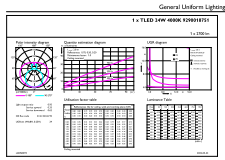

Dimensional drawing

CorePro LEDtube 1500mm HO 24W 840 T8

Product	D1	D2	A1	A2	A3
CorePro LEDtube 1500mm HO 24W 840 T8					

CorePro LEDtube EM/Mains T8

Photometric data

General uniform lighting

Light Distribution Diagram