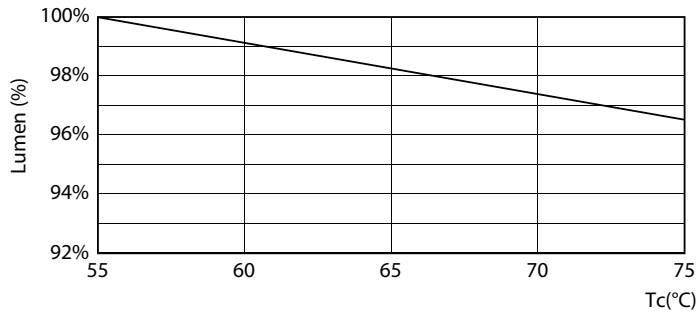

Product data

General information			
Cap-Base	G13 [Medium Bi-Pin Fluorescent]	Beam Angle (Nom)	240 °
EU RoHS compliant	Yes	Luminous Flux (Nom)	2700 lm
Nominal Lifetime (Nom)	30000 h	Color Designation	Cool White (CW)
Switching Cycle	200000X	Correlated Color Temperature (Nom)	4000 K
Technical Type	LEDTECH-LOV	Luminous Efficacy (rated) (Nom)	112.00 lm/W
Flux measurement reference	Sphere	Color Consistency	<6
		Color Rendering Index (Nom)	80
		LLMF At End Of Nominal Lifetime (Nom)	70 %
Light technical			
Color Code	840 [CCT of 4000K]		

Spectral Power Distribution Colour

Lifetime

FailureRate

Life Expectancy Diagram

CorePro LEDtube EM/Mains T8

Lifetime

LumenVsTc

LifetimeVsTc