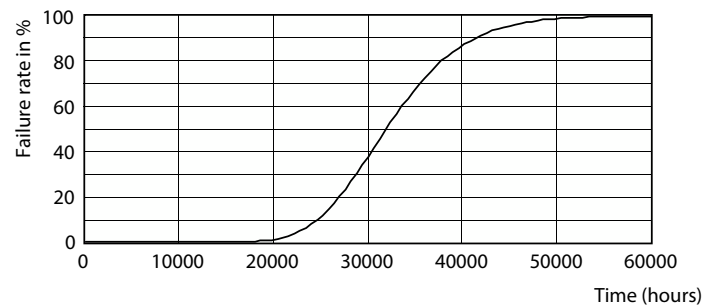

Life Expectancy Diagram