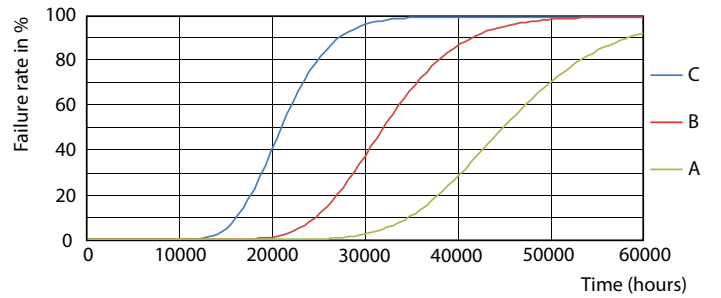

Lifetime

LEDtube 30K