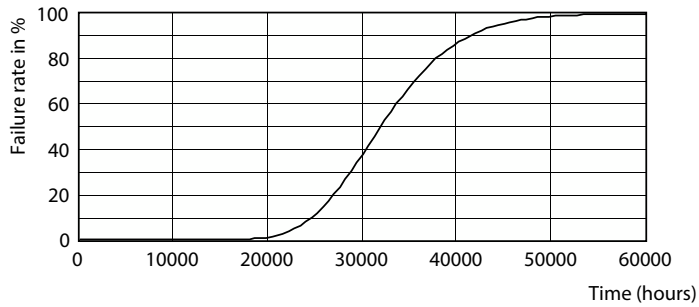

Lifetime

LEDtube 30K