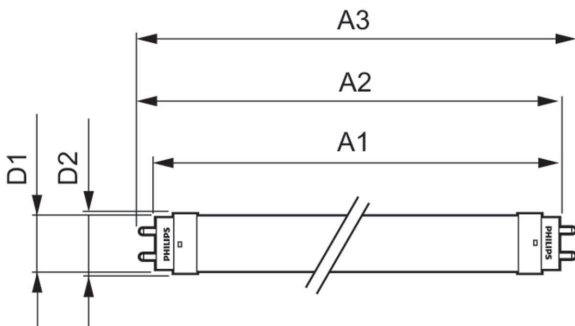

CorePro LEDtube EM/Mains T8

Controls and Dimming

Dimmable	No

Mechanical and Housing

Bulb Finish	Frosted
Bulb Material	Glass
Product Length	1500 mm
Bulb Shape	Tube, single-ended

Approval and Application

Energy Saving Product	Yes
Approval Marks	RoHS compliance KEMA Keur certificate
Energy Consumption kWh/1000 h	20 kWh

Product Data

Full product code	871869966299800
Order product name	CorePro LEDtube 1500mm 22W 865 AU
EAN/UPC - Product	8718699662998
Order code	929001338019
Numerator - Quantity Per Pack	1
Numerator - Packs per outer box	10
Material Nr. (12NC)	929001338019
Net Weight (Piece)	0.270 kg

Dimensional drawing

TLED 5ft 220-240V 20-57W 2200lm 6500K

Product	D1	D2	A1	A2	A3
CorePro LEDtube 1500mm 22W 865 AU	25.7 mm	28 mm	1500 mm	1507.1 mm	1514.2 mm

Photometric data

LEDtube 1500mm 20W G13 865 2200lm