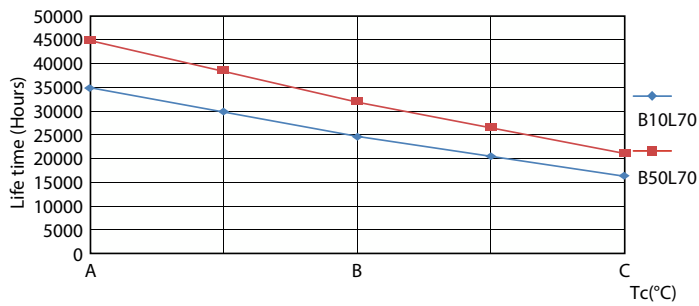

LEDtube 30K LifetimeVsTc