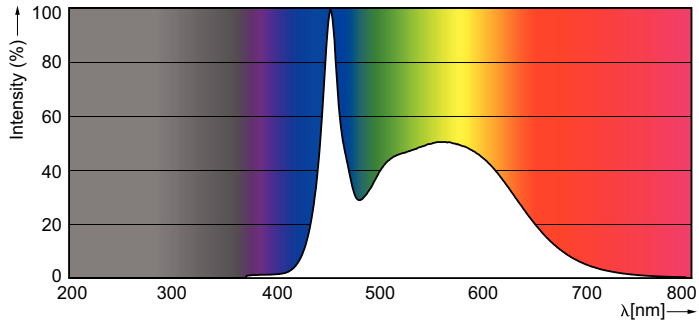

CorePro LEDtube EM/Mains T8

Photometric data

SDPO_MLEDGA_0051-Spectral Power distribution