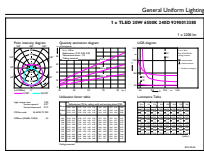

Photometric data

LEDtube 1500mm 20W G13 865 2200lm