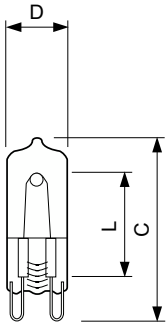

Halogen Clickline G9

Halogen MV Click 44.0W G9 230V CL 1CT

Ideal solution for small decorative luminaires. UV-block glass and safety fuse allow usage without cover glass. The compact Clickline gives crisp white light over a long lifetime.

Product data

General Information	
Cap-Base	G9
Operating Position	UNIVERSAL [Any or Universal (U)]
Nominal lifetime	2,000 hour(s)
Switching Cycle	8,000
Rated Lifetime (Hours)	2,000 hour(s)
Lighting Technology	Halogen
Light Technical	
Luminous Flux	630 lm
Correlated Color Temperature (Nom)	2800 K
Luminous Efficacy (rated) (Nom)	15 lm/W
Color rendering index (CRI)	100
Operating and Electrical	
Power Consumption	42.0 W
Lamp Current (Nom)	0.18 A
Starting Time (Nom)	0.0 s
Warm-up time to 60% light	instant full light s
Power Factor (Fraction)	1
Voltage (Nom)	230 V
Voltage (Nom)	230 V

Controls and Dimming	
Dimmable	Yes
Mechanical and Housing	
Bulb Finish	Clear
Bulb Shape	T13
Approval and Application	
Energy Consumption kWh/1000 h	42 kWh
Product Data	
Order product name	Halogen MV Click 44.0W G9 230V CL 1CT
Full product name	Halogen MV Click 44.0W G9 230V CL 1CT
Full product code	872790086401400
Order code	925640844201
Material Nr. (12NC)	925640844201
Numerator - Quantity Per Pack	1
EAN/UPC - Product/Case	8727900864014
Numerator - Packs per outer box	100
EAN/UPC - Case	8727900864038

Halogen Clickline G9

Dimensional drawing

Product	D (max)	L	C (max)
Halogen MV Click 44.0W G9 230V CL 1CT	13 mm	21.7 mm	45 mm