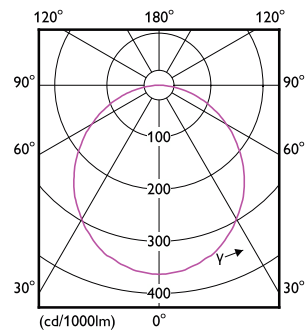

General uniform lighting - 59466 MESON 150 16.5W 40K WH recessed

Light Distribution Diagram - 59466 MESON 150 16.5W 40K WH recessed