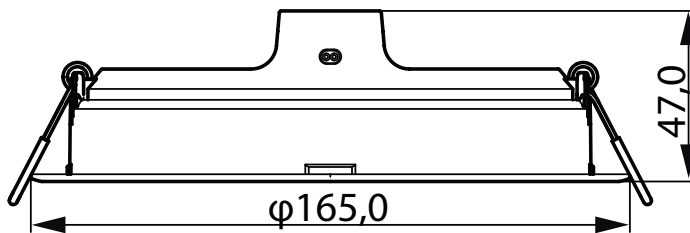

Controls and Dimming	
Dimmable	No
Constant light output	No

Mechanical and Housing	
Housing Material	Plastic
Reflector material	-
Housing Color	White
Overall height	47 mm
Overall diameter	170.1 mm
Net weight	0.131 kg

## Dimensional drawing