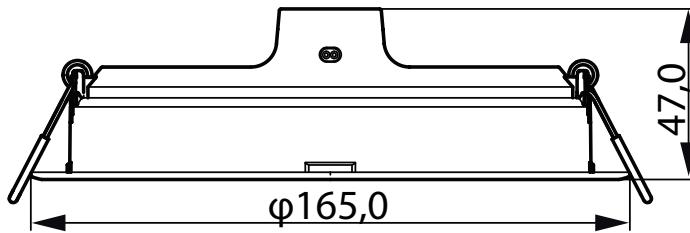

Meson Downlight

Protection class IEC	Safety class II
Warranty	2 year(s)
EyeComfort	Yes
Initial Performance (IEC Compliant)	
Initial chromaticity	(0.440, 0.403) RGO
Over Time Performance (IEC Compliant)	
Median useful life L70B50	15,000 hour(s)

Product Data

Order product name	59466 MESON 150 16.5W 30K WH recessed

Full product name	59466 MESON 150 16.5W 30K WH recessed
Full product code	5946631E1
Order code	915005806301
Material Nr. (12NC)	915005806301
Numerator - Quantity Per Pack	1
EAN/UPC - Product/Case	8718696173657
Numerator - Packs per outer box	12
EAN/UPC - Case	8727900775105

Dimensional drawing

Photometric data