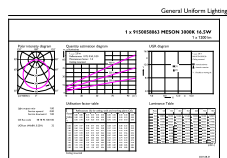

Photometric data

General uniform lighting - 59466 MESON 150 16.5W 30K WH recessed

Light Distribution Diagram - 59466 MESON 150 16.5W 30K WH recessed