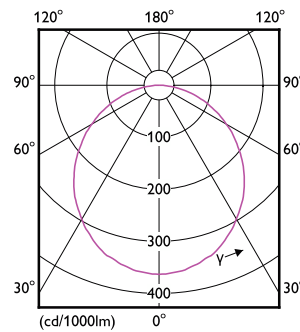

General uniform lighting - 59466 MESON 150 16.5W 30K WH recessed

Light Distribution Diagram - 59466 MESON 150 16.5W 30K WH recessed