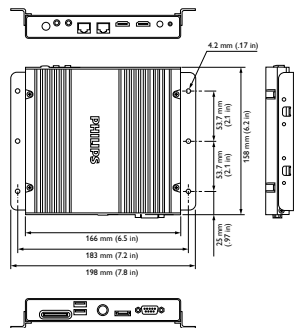

Product data

General Information	
CE mark	CE mark
UL mark	UL mark
Mechanical and Housing	
Color	Black
Dimensions (Height x Width x Depth)	NaN x NaN x NaN mm (NaN x NaN x NaN in)

Initial Performance (IEC Compliant)	
Initial input power	40 W
Product Data	
Full product code	871829164576400
Order product name	SSLCTR ACTIVESITE GATEWAY
EAN/UPC - Product	8718291645764
Order code	912400133649
Numerator - Quantity Per Pack	1
Numerator - Packs per outer box	1

ZXP399 DMX Controls and Accessories

Material Nr. (12NC)	912400133649
Net Weight (Piece)	2.446 kg

Dimensional drawing

ZXP399