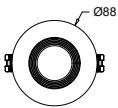

Warnings and Safety

- The luminaire should be installed and disassembled by a qualified electrician and wired in accordance with the latest IEE electrical regulations or the national requirements, as per the product mounting instructions.
- Both a module (RS378B) and a frame accessory (RS378Z) must be ordered for a fully functioning luminaire configuration. Driver is a part of the module and is external.
- Module and Frame accessory should be compatible, both having the same diameter value in designation expressed as “Mxx” (e.g. M43 or M55)

Product data

General information	
Protection class IEC	-
CE mark	CE mark
Material	Aluminum
Accessory color	White
Operating and electrical	
Input Voltage	- V

Input Frequency	- Hz
Mechanical and housing	
Overall height	48 mm
Dimensions (Height x Width x Depth)	48 x NaN x NaN mm
Approval and application	
Ingress protection code	IP54 [Dust accumulation-protected, splash-proof]

Numerator - Quantity Per Pack	1
Numerator - Packs per outer box	48
Material Nr. (12NC)	911401502791

Dimensional drawing

Cut out: Ø75
TITLE :RS378Z M55 D75 R-R FX PH WP

RS378Z M55 D75 R-R FX PH WP EU