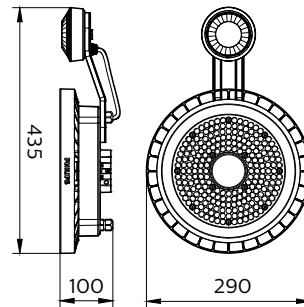

## Specifications

<b>Mounting type</b>	Suspended
	Pipe
	Surface
<b>Operating Temperature range</b>	-30 to +50 °C
<b>Light Source</b>	LED
<b>Mains Voltage</b>	220-240V / 50-60Hz
<b>Mains connection</b>	Flying cable
<b>Mechanical Accessories</b>	Hook for suspension
	Mounting bracket for surface
<b>Dimming</b>	PSU: non-dimmable
	PSD: Dimmable via Dali-broadcasting
	Connected: Wireless control, compatible with SNH210 sensor
<b>Control system input</b>	DALI/Wireless
<b>Integrated sensors</b>	SNH210
<b>Material</b>	Housing: die-cast aluminium
<b>Main color of the luminaire</b>	RAL7012
<b>Flicker / Pst / SVM</b>	PSU: <30%
	PSD/Connected: <3.2%
<b>Luminous flux</b>	10klm-30klm
<b>Power consumption</b>	67W-205W

## Dimensional drawing