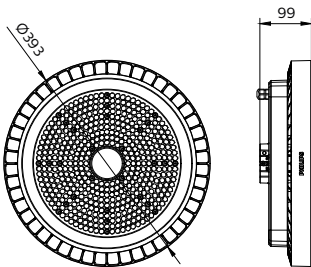

GreenPerform Highbay G5

Dimensional drawing