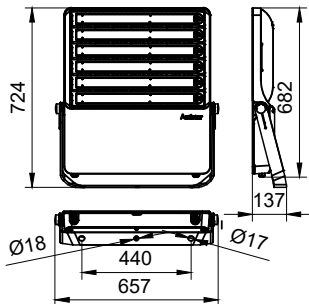

Application

- Airport Apron
- Port & Container Yard
- Large industrial areas / Car Park Areas
- Transportation Terminals & Tollways
- Recreational Sports Stadium
- Intersection Road
- General flood lighting

Specifications

Material	Housing: die-cast aluminum
	Optic cover: Polycarbonate
Light Source	High power LED module
Installation	U bracket surface-mounted
Luminous flux	system flux up to 110,000 lumen
Correlated color temperature - CCT	730/740/757/830/840/857/957
Luminaire efficacy	System typical efficacy
	757 - 135lm/W
	857 - 120lm/W
	957 - 110lm/W

Color Rendering index - CRI	70/80/90
Power	Up to 820W
Mains Voltage	220~240V, 50/60Hz
Control system input	1-10V / DALI / coded mains
Dimming	1-10V
	FP: DALI / Coded mains
Operating Temperature range	-40°C to 50°C (outdoor) , -40°C to 40°C (indoor)
Ingress protection	IP66
Certification	IECEE CB, CE, CQC, SAA

Dimensional drawing