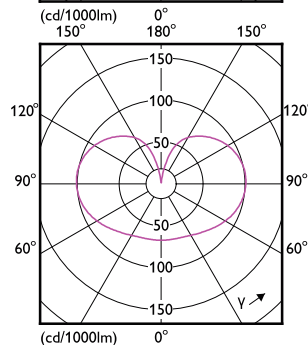

Order Code	Full Product Name	Bulb	
		Bulb Finish	Shape
929002371802	CorePro LEDBulbND 120W E27 A67 827 FR G	Frosted	A67
929002371902	CorePro LEDBulbND 120W E27 A67 840 FR G	Frosted	A67
929002371502	CorePro LEDBulbND 120W E27 A67 827 CL G	Clear	A67
929002371602	CorePro LEDBulbND 120W E27 A67 840 CL G	Clear	A67
929002055092	CorePro LEDBulbND17-150W E27 A67 827 CLG	Clear	A67
929002372402	CorePro LEDBulbND 150W E27 A67 840 CL G	Clear	A67

Approval and Application

Order Code	Full Product Name	Energy Consumption kWh/1000 h
929002372002	CorePro LEDBulbND 120W E27 A67 865 FR G	13 kWh
929002372602	CorePro LEDBulbND 150W E27 A67 827 FR G	18 kWh
929002372702	CorePro LEDBulbND 150W E27 A67 840 FR G	18 kWh
929002372802	CorePro LEDBulbND 150W E27 A67 865 FR G	18 kWh
929002372902	CorePro LEDBulbND 200W E27 A95 827 FR G	23 kWh
929002373002	CorePro LEDBulbND 200W E27 A95 840 FR G	23 kWh
929002373102	CorePro LEDBulbND 200W E27 A95 865 FR G	23 kWh
929002371802	CorePro LEDBulbND 120W E27 A67 827 FR G	13 kWh
929002371902	CorePro LEDBulbND 120W E27 A67 840 FR G	13 kWh
929002371502	CorePro LEDBulbND 120W E27 A67 827 CL G	13 kWh
929002371602	CorePro LEDBulbND 120W E27 A67 840 CL G	13 kWh
929002055092	CorePro LEDBulbND17-150W E27 A67 827 CLG	17 kWh
929002372402	CorePro LEDBulbND 150W E27 A67 840 CL G	17 kWh