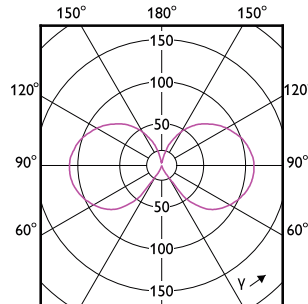

Order Code	Full Product Name	Bulb	
		Bulb Finish	Shape
929002371802	CorePro LEDBulbND 120W E27 A67 827 FR G	Frosted	A67
929002371902	CorePro LEDBulbND 120W E27 A67 840 FR G	Frosted	A67
929002371502	CorePro LEDBulbND 120W E27 A67 827 CL G	Clear	A67
929002371602	CorePro LEDBulbND 120W E27 A67 840 CL G	Clear	A67
929002055092	CorePro LEDBulbND17-150W E27 A67 827 CLG	Clear	A67
929002372402	CorePro LEDBulbND 150W E27 A67 840 CL G	Clear	A67

Approval and Application

Order Code	Full Product Name	Energy Consumption kWh/1000 h
929002372002	CorePro LEDBulbND 120W E27 A67 865 FR G	13 kWh
929002372602	CorePro LEDBulbND 150W E27 A67 827 FR G	18 kWh
929002372702	CorePro LEDBulbND 150W E27 A67 840 FR G	18 kWh
929002372802	CorePro LEDBulbND 150W E27 A67 865 FR G	18 kWh
929002372902	CorePro LEDBulbND 200W E27 A95 827 FR G	23 kWh
929002373002	CorePro LEDBulbND 200W E27 A95 840 FR G	23 kWh
929002373102	CorePro LEDBulbND 200W E27 A95 865 FR G	23 kWh
929002371802	CorePro LEDBulbND 120W E27 A67 827 FR G	13 kWh
929002371902	CorePro LEDBulbND 120W E27 A67 840 FR G	13 kWh
929002371502	CorePro LEDBulbND 120W E27 A67 827 CL G	13 kWh
929002371602	CorePro LEDBulbND 120W E27 A67 840 CL G	13 kWh
929002055092	CorePro LEDBulbND17-150W E27 A67 827 CLG	17 kWh
929002372402	CorePro LEDBulbND 150W E27 A67 840 CL G	17 kWh