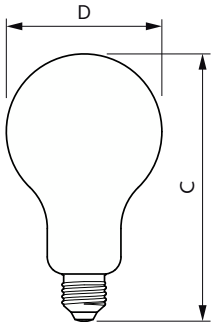

Corepro Glass High Lumen bulbs

Application

- Home
- Warehouses

Versions

LEDclassic A95 E27 FR-POS2A

LEDclassic A67 E27 CL-POS2A

Dimensional drawing

Product	D	C
CorePro LEDBulbND 120W E27 A67 827 CL G	70 mm	121 mm
CorePro LEDBulbND 120W E27 A67 827 FR G	70 mm	121 mm
CorePro LEDBulbND 120W E27 A67 840 CL G	70 mm	121 mm
CorePro LEDBulbND 120W E27 A67 840 FR G	70 mm	121 mm
CorePro LEDBulbND 120W E27 A67 865 FR G	70 mm	121 mm
CorePro LEDBulbND 150W E27 A67 827 FR G	70 mm	121 mm
CorePro LEDBulbND 150W E27 A67 840 CL G	70 mm	121 mm
CorePro LEDBulbND 150W E27 A67 840 FR G	70 mm	121 mm
CorePro LEDBulbND 150W E27 A67 865 FR G	70 mm	121 mm

Product	D	C
CorePro LEDBulbND17-150W E27 A67 827 CLG	70 mm	128 mm

Corepro Glass High Lumen bulbs

Dimensional drawing

Product	D	C
CorePro LEDBulbND 200W E27 A95 827 FR G	95 mm	165 mm
CorePro LEDBulbND 200W E27 A95 840 FR G	95 mm	165 mm
CorePro LEDBulbND 200W E27 A95 865 FR G	95 mm	165 mm