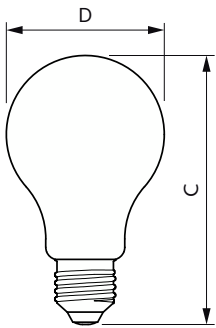

Corepro Glass High Lumen bulbs

Application

- Home
- Warehouses

Versions

LEDclassic A95 E27 FR-POS2A

LEDclassic A67 E27 CL-POS2A

Dimensional drawing

Product	D	C
CorePro LEDBulbND 120W E27 A67 827 CL G	70 mm	121 mm
CorePro LEDBulbND 120W E27 A67 827 FR G	70 mm	121 mm
CorePro LEDBulbND 120W E27 A67 840 CL G	70 mm	121 mm
CorePro LEDBulbND 120W E27 A67 840 FR G	70 mm	121 mm
CorePro LEDBulbND 120W E27 A67 865 FR G	70 mm	121 mm
CorePro LEDBulbND 150W E27 A67 827 FR G	70 mm	121 mm
CorePro LEDBulbND 150W E27 A67 840 CL G	70 mm	121 mm
CorePro LEDBulbND 150W E27 A67 840 FR G	70 mm	121 mm
CorePro LEDBulbND 150W E27 A67 865 FR G	70 mm	121 mm

Product	D	C
CorePro LEDBulbND17-150W E27 A67 827 CLG	70 mm	128 mm

Corepro Glass High Lumen bulbs

Dimensional drawing

Product	D	C
CorePro LEDBulbND 200W E27 A95 827 FR G	95 mm	165 mm
CorePro LEDBulbND 200W E27 A95 840 FR G	95 mm	165 mm
CorePro LEDBulbND 200W E27 A95 865 FR G	95 mm	165 mm