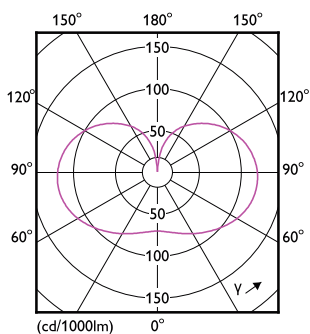

Order Code	Full Product Name	Bulb	
		Bulb Finish	Shape
929002371802	CorePro LEDBulbND 120W E27 A67 827 FR G	Frosted	A67
929002371902	CorePro LEDBulbND 120W E27 A67 840 FR G	Frosted	A67
929002371502	CorePro LEDBulbND 120W E27 A67 827 CL G	Clear	A67
929002371602	CorePro LEDBulbND 120W E27 A67 840 CL G	Clear	A67
929002055092	CorePro LEDBulbND17-150W E27 A67 827 CLG	Clear	A67
929002372402	CorePro LEDBulbND 150W E27 A67 840 CL G	Clear	A67

Approval and Application

Order Code	Full Product Name	Energy Consumption kWh/1000 h
929002372002	CorePro LEDBulbND 120W E27 A67 865 FR G	13 kWh
929002372602	CorePro LEDBulbND 150W E27 A67 827 FR G	18 kWh
929002372702	CorePro LEDBulbND 150W E27 A67 840 FR G	18 kWh
929002372802	CorePro LEDBulbND 150W E27 A67 865 FR G	18 kWh
929002372902	CorePro LEDBulbND 200W E27 A95 827 FR G	23 kWh
929002373002	CorePro LEDBulbND 200W E27 A95 840 FR G	23 kWh
929002373102	CorePro LEDBulbND 200W E27 A95 865 FR G	23 kWh
929002371802	CorePro LEDBulbND 120W E27 A67 827 FR G	13 kWh
929002371902	CorePro LEDBulbND 120W E27 A67 840 FR G	13 kWh
929002371502	CorePro LEDBulbND 120W E27 A67 827 CL G	13 kWh
929002371602	CorePro LEDBulbND 120W E27 A67 840 CL G	13 kWh
929002055092	CorePro LEDBulbND17-150W E27 A67 827 CLG	17 kWh
929002372402	CorePro LEDBulbND 150W E27 A67 840 CL G	17 kWh