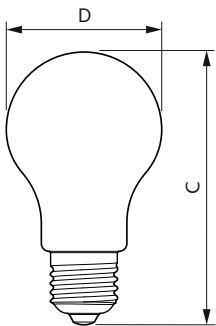

Corepro Glass High Lumen bulbs

Application

- Home
- Warehouses

Versions

LEDclassic A95 E27 FR-POS2A

LEDclassic A67 E27 CL-POS2A

Dimensional drawing

Product	D	C
CorePro LEDBulbND 120W E27 A67 827 CL G	70 mm	121 mm
CorePro LEDBulbND 120W E27 A67 827 FR G	70 mm	121 mm
CorePro LEDBulbND 120W E27 A67 840 CL G	70 mm	121 mm
CorePro LEDBulbND 120W E27 A67 840 FR G	70 mm	121 mm
CorePro LEDBulbND 120W E27 A67 865 FR G	70 mm	121 mm
CorePro LEDBulbND 150W E27 A67 827 FR G	70 mm	121 mm
CorePro LEDBulbND 150W E27 A67 840 CL G	70 mm	121 mm
CorePro LEDBulbND 150W E27 A67 840 FR G	70 mm	121 mm
CorePro LEDBulbND 150W E27 A67 865 FR G	70 mm	121 mm

Product	D	C
CorePro LEDBulbND17-150W E27 A67 827 CLG	70 mm	128 mm

Corepro Glass High Lumen bulbs

Dimensional drawing

Product	D	C
CorePro LEDBulbND 200W E27 A95 827 FR G	95 mm	165 mm
CorePro LEDBulbND 200W E27 A95 840 FR G	95 mm	165 mm
CorePro LEDBulbND 200W E27 A95 865 FR G	95 mm	165 mm