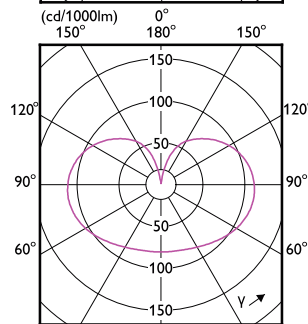

Order Code	Full Product Name	Bulb	
		Bulb Finish	Shape
929002371802	CorePro LEDBulbND 120W E27 A67 827 FR G	Frosted	A67
929002371902	CorePro LEDBulbND 120W E27 A67 840 FR G	Frosted	A67
929002371502	CorePro LEDBulbND 120W E27 A67 827 CL G	Clear	A67
929002371602	CorePro LEDBulbND 120W E27 A67 840 CL G	Clear	A67
929002055092	CorePro LEDBulbND17-150W E27 A67 827 CLG	Clear	A67
929002372402	CorePro LEDBulbND 150W E27 A67 840 CL G	Clear	A67

Approval and Application

Order Code	Full Product Name	Energy Consumption kWh/1000 h
929002372002	CorePro LEDBulbND 120W E27 A67 865 FR G	13 kWh
929002372602	CorePro LEDBulbND 150W E27 A67 827 FR G	18 kWh
929002372702	CorePro LEDBulbND 150W E27 A67 840 FR G	18 kWh
929002372802	CorePro LEDBulbND 150W E27 A67 865 FR G	18 kWh
929002372902	CorePro LEDBulbND 200W E27 A95 827 FR G	23 kWh
929002373002	CorePro LEDBulbND 200W E27 A95 840 FR G	23 kWh
929002373102	CorePro LEDBulbND 200W E27 A95 865 FR G	23 kWh
929002371802	CorePro LEDBulbND 120W E27 A67 827 FR G	13 kWh
929002371902	CorePro LEDBulbND 120W E27 A67 840 FR G	13 kWh
929002371502	CorePro LEDBulbND 120W E27 A67 827 CL G	13 kWh
929002371602	CorePro LEDBulbND 120W E27 A67 840 CL G	13 kWh
929002055092	CorePro LEDBulbND17-150W E27 A67 827 CLG	17 kWh
929002372402	CorePro LEDBulbND 150W E27 A67 840 CL G	17 kWh