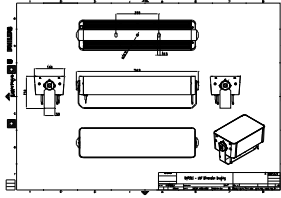

UniFlood M G2

Dimensional drawing

General Information

CE mark	CE mark
Driver included	Yes
Flammability mark	For mounting on normally flammable surfaces

Light Technical

Optical cover type	Clear glass
Color rendering index (CRI)	>80

Mechanical and Housing

Housing Color	Dark gray

Approval and Application

Mech. impact protection code	IK06
Ingress protection code	IP66

Light Technical

Order Code	Full Product Name	Light source color	Correlated Color Temperature (Nom)	Luminous Flux
911401746863	BVP353 30LED 27K 220V L30 10	827 warm white	2700 K	4,515 lm
911401746873	BVP353 30LED 30K 220V L30 10	830 warm white	3000 K	4,710 lm
911401746883	BVP353 30LED 40K 220V L30 10	840 neutral white	4000 K	5,255 lm
911401746893	BVP353 30LED 27K 220V L30 10 DMX	827 warm white	2700 K	4,220 lm
911401746903	BVP353 30LED 30K 220V L30 10 DMX	830 warm white	3000 K	4,400 lm
911401746913	BVP353 30LED 40K 220V L30 10 DMX	840 neutral white	4000 K	4,910 lm
911401746923	BVP353 30LED RGB 220V L30 10 DMX	RGB	-	2,495 lm
911401746933	BVP353 32LED RGBWW 220V L30 10 DMX	RGBW	-	2,855 lm
911401746943	BVP353 32LED RGBNW 220V L30 10 DMX	RGBW	-	2,985 lm
911401746953	BVP353 30LED 27K 220V L30 15	827 warm white	2700 K	4,740 lm
911401746963	BVP353 30LED 30K 220V L30 15	830 warm white	3000 K	4,945 lm
911401746973	BVP353 30LED 40K 220V L30 15	840 neutral white	4000 K	5,520 lm
911401746983	BVP353 30LED 27K 220V L30 15 DMX	827 warm white	2700 K	4,430 lm
911401746993	BVP353 30LED 30K 220V L30 15 DMX	830 warm white	3000 K	4,620 lm
911401747003	BVP353 30LED 40K 220V L30 15 DMX	840 neutral white	4000 K	5,155 lm
911401747013	BVP353 30LED RGB 220V L30 15 DMX	RGB	-	2,620 lm
911401747023	BVP353 32LED RGBWW 220V L30 15 DMX	RGBW	-	3,000 lm
911401747033	BVP353 32LED RGBNW 220V L30 15 DMX	RGBW	-	3,130 lm
911401747043	BVP353 30LED 27K 220V L30 30	827 warm white	2700 K	4,910 lm
911401747053	BVP353 30LED 30K 220V L30 30	830 warm white	3000 K	5,125 lm
911401747063	BVP353 30LED 40K 220V L30 30	840 neutral white	4000 K	5,715 lm
911401747073	BVP353 30LED 27K 220V L30 30 DMX	827 warm white	2700 K	4,585 lm
911401747083	BVP353 30LED 30K 220V L30 30 DMX	830 warm white	3000 K	4,785 lm
911401747093	BVP353 30LED 40K 220V L30 30 DMX	840 neutral white	4000 K	5,340 lm
911401747103	BVP353 30LED RGB 220V L30 30 DMX	RGB	-	2,715 lm
911401747113	BVP353 32LED RGBWW 220V L30 30 DMX	RGBW	-	3,105 lm