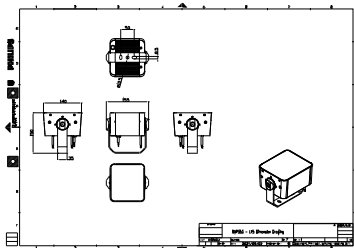

UniFlood M G2

Application

- Bridges, Monuments, Facades
- Parks and Plazas
- Landscape

Warnings and Safety

- For outdoor use only.

Versions

UniFlood M Gen2

Dimensional drawing