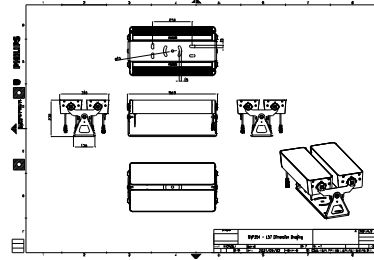

UniFlood M G2

Dimensional drawing

General Information

CE mark	CE mark
Driver included	Yes
Flammability mark	For mounting on normally flammable surfaces

Light Technical

Optical cover type	Clear glass
Color rendering index (CRI)	>80

Mechanical and Housing

Housing Color	Dark gray

Approval and Application

Mech. impact protection code	IK06
Ingress protection code	IP66

Light Technical

Order Code	Full Product Name	Light source color	Correlated Color Temperature (Nom)	Luminous Flux
911401746863	BVP353 30LED 27K 220V L30 10	827 warm white	2700 K	4,515 lm
911401746873	BVP353 30LED 30K 220V L30 10	830 warm white	3000 K	4,710 lm
911401746883	BVP353 30LED 40K 220V L30 10	840 neutral white	4000 K	5,255 lm
911401746893	BVP353 30LED 27K 220V L30 10 DMX	827 warm white	2700 K	4,220 lm
911401746903	BVP353 30LED 30K 220V L30 10 DMX	830 warm white	3000 K	4,400 lm
911401746913	BVP353 30LED 40K 220V L30 10 DMX	840 neutral white	4000 K	4,910 lm
911401746923	BVP353 30LED RGB 220V L30 10 DMX	RGB	-	2,495 lm
911401746933	BVP353 32LED RGBWW 220V L30 10 DMX	RGBW	-	2,855 lm
911401746943	BVP353 32LED RGBNW 220V L30 10 DMX	RGBW	-	2,985 lm
911401746953	BVP353 30LED 27K 220V L30 15	827 warm white	2700 K	4,740 lm
911401746963	BVP353 30LED 30K 220V L30 15	830 warm white	3000 K	4,945 lm
911401746973	BVP353 30LED 40K 220V L30 15	840 neutral white	4000 K	5,520 lm
911401746983	BVP353 30LED 27K 220V L30 15 DMX	827 warm white	2700 K	4,430 lm
911401746993	BVP353 30LED 30K 220V L30 15 DMX	830 warm white	3000 K	4,620 lm
911401747003	BVP353 30LED 40K 220V L30 15 DMX	840 neutral white	4000 K	5,155 lm
911401747013	BVP353 30LED RGB 220V L30 15 DMX	RGB	-	2,620 lm
911401747023	BVP353 32LED RGBWW 220V L30 15 DMX	RGBW	-	3,000 lm
911401747033	BVP353 32LED RGBNW 220V L30 15 DMX	RGBW	-	3,130 lm
911401747043	BVP353 30LED 27K 220V L30 30	827 warm white	2700 K	4,910 lm
911401747053	BVP353 30LED 30K 220V L30 30	830 warm white	3000 K	5,125 lm
911401747063	BVP353 30LED 40K 220V L30 30	840 neutral white	4000 K	5,715 lm
911401747073	BVP353 30LED 27K 220V L30 30 DMX	827 warm white	2700 K	4,585 lm
911401747083	BVP353 30LED 30K 220V L30 30 DMX	830 warm white	3000 K	4,785 lm
911401747093	BVP353 30LED 40K 220V L30 30 DMX	840 neutral white	4000 K	5,340 lm
911401747103	BVP353 30LED RGB 220V L30 30 DMX	RGB	-	2,715 lm
911401747113	BVP353 32LED RGBWW 220V L30 30 DMX	RGBW	-	3,105 lm