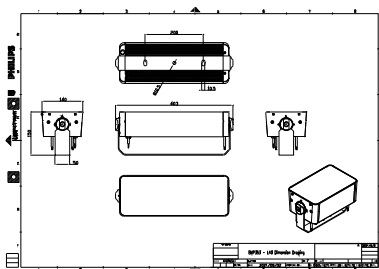

UniFlood M G2

Application

- Bridges, Monuments, Facades
- Parks and Plazas
- Landscape

Warnings and Safety

- For outdoor use only.

Versions

UniFlood M Gen2

Dimensional drawing