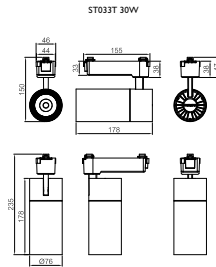

Dimensional drawing

ST033T 30W

ST033T 30W

ST033T 10W

ST033T 7W

ST033T 30W

ST033T 30W

Essential Smartbright Projector Gen 2