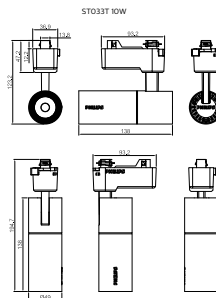

Dimensional drawing

ST033T 30W

ST033T 30W

ST033T 10W

ST033T 7W

ST033T 30W

ST033T 30W

Essential Smartbright Projector Gen 2