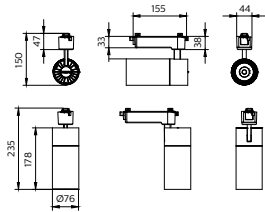

Dimensional drawing

ST033T 30W

ST033T 30W

ST033T 10W

ST033T 7W

ST033T 30W

ST033T 30W

Essential Smartbright Projector Gen 2