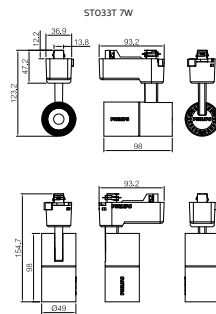

Dimensional drawing

ST033T 30W

ST033T 30W

ST033T 10W

ST033T 7W

ST033T 30W

ST033T 30W

Essential Smartbright Projector Gen 2