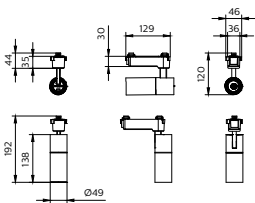

Dimensional drawing

ST033T 30W

ST033T 30W

ST033T 10W

ST033T 7W

ST033T 30W

ST033T 30W

Essential Smartbright Projector Gen 2