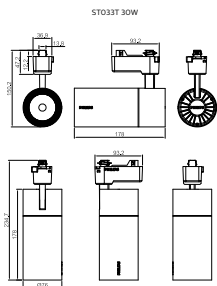

Dimensional drawing

ST033T 30W

ST033T 30W

ST033T 10W

ST033T 7W

ST033T 30W

ST033T 30W

Essential Smartbright Projector Gen 2