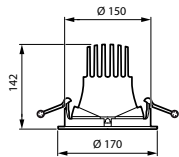

Dimensional drawing