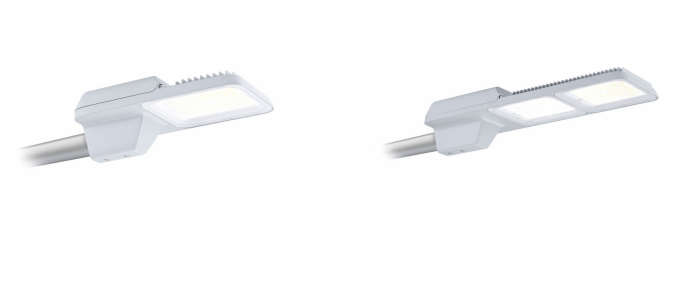

RoadFlair Gen2

RoadFlair Gen2

Material	Housing: die-cast aluminium
	Optic cover: polycarbonate
Light Source	3030 LED
Installation	Side entry 42-60mm
	Optional adjustable spigot
Luminous flux	System flux up to 43500lm
Correlated color temperature - CCT	5700K
	4000K
	3000K
	2700K
Luminaire efficacy	2200K
	4000K: 140lm/W

Color Rendering index - CRI	70
Power	up to 300W
Mains Voltage	220-240V / 50-60Hz
Control system input	1-10V
Dimming	PSR: 1-10V
	PSRD: 1-10V, Step dimming, AOC
Operating Temperature range	-40 to +50C Ta
Ingress protection	IP66
Certification	IECEE CB, CE, CQC, RCM

Versions

RoadFlair Gen2