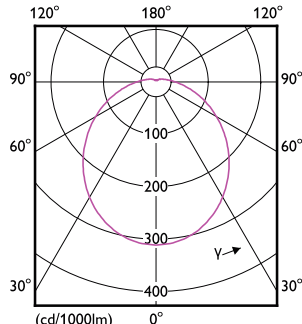

Order Code	Full Product Name	Color Code	Correlated Color	
			Temperature (Nom)	Luminous Flux (Nom)
929002966187	ESS LEDspot 10W 1150lm E27 R80 827	827	2700 K	1150 lm
929002966287	ESS LEDspot 10W 1150lm E27 R80 840	840	4000 K	1150 lm
929002966387	ESS LEDspot 10W 1150lm E27 R80 865	865	6500 K	1150 lm

Mechanical and housing

Order Code	Full Product Name	Bulb Shape
929002965587	ESS LEDspot 6W 640lm E14 R50 827	R50
929002965687	ESS LEDspot 6W 640lm E14 R50 840	R50
929002965787	ESS LEDspot 6W 640lm E14 R50 865	R50
929002965887	ESS LEDspot 9W 980lm E27 R63 827	R63
929002965987	ESS LEDspot 9W 980lm E27 R63 840	R63

Order Code	Full Product Name	Bulb Shape
929002966087	ESS LEDspot 9W 980lm E27 R63 865	R63
929002966187	ESS LEDspot 10W 1150lm E27 R80 827	R80
929002966287	ESS LEDspot 10W 1150lm E27 R80 840	R80
929002966387	ESS LEDspot 10W 1150lm E27 R80 865	R80

Temperature

Order Code	Full Product Name	T-Case Maximum (Nom)
929002965587	ESS LEDspot 6W 640lm E14 R50 827	70 °C
929002965687	ESS LEDspot 6W 640lm E14 R50 840	70 °C
929002965787	ESS LEDspot 6W 640lm E14 R50 865	70 °C
929002965887	ESS LEDspot 9W 980lm E27 R63 827	80 °C
929002965987	ESS LEDspot 9W 980lm E27 R63 840	80 °C
929002966087	ESS LEDspot 9W 980lm E27 R63 865	80 °C
929002966187	ESS LEDspot 10W 1150lm E27 R80 827	85 °C
929002966287	ESS LEDspot 10W 1150lm E27 R80 840	85 °C
929002966387	ESS LEDspot 10W 1150lm E27 R80 865	85 °C