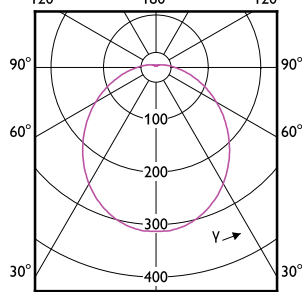

Order Code	Full Product Name	Color Code	Correlated Color	
			Temperature (Nom)	Luminous Flux (Nom)
929002966187	ESS LEDspot 10W 1150lm E27 R80 827	827	2700 K	1150 lm
929002966287	ESS LEDspot 10W 1150lm E27 R80 840	840	4000 K	1150 lm
929002966387	ESS LEDspot 10W 1150lm E27 R80 865	865	6500 K	1150 lm

Mechanical and housing

Order Code	Full Product Name	Bulb Shape
929002965587	ESS LEDspot 6W 640lm E14 R50 827	R50
929002965687	ESS LEDspot 6W 640lm E14 R50 840	R50
929002965787	ESS LEDspot 6W 640lm E14 R50 865	R50
929002965887	ESS LEDspot 9W 980lm E27 R63 827	R63
929002965987	ESS LEDspot 9W 980lm E27 R63 840	R63

Order Code	Full Product Name	Bulb Shape
929002966087	ESS LEDspot 9W 980lm E27 R63 865	R63
929002966187	ESS LEDspot 10W 1150lm E27 R80 827	R80
929002966287	ESS LEDspot 10W 1150lm E27 R80 840	R80
929002966387	ESS LEDspot 10W 1150lm E27 R80 865	R80

Temperature

Order Code	Full Product Name	T-Case Maximum (Nom)
929002965587	ESS LEDspot 6W 640lm E14 R50 827	70 °C
929002965687	ESS LEDspot 6W 640lm E14 R50 840	70 °C
929002965787	ESS LEDspot 6W 640lm E14 R50 865	70 °C
929002965887	ESS LEDspot 9W 980lm E27 R63 827	80 °C
929002965987	ESS LEDspot 9W 980lm E27 R63 840	80 °C
929002966087	ESS LEDspot 9W 980lm E27 R63 865	80 °C
929002966187	ESS LEDspot 10W 1150lm E27 R80 827	85 °C
929002966287	ESS LEDspot 10W 1150lm E27 R80 840	85 °C
929002966387	ESS LEDspot 10W 1150lm E27 R80 865	85 °C