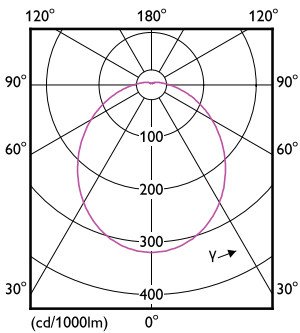

Order Code	Full Product Name	Color Code	Correlated Color	
			Temperature (Nom)	Luminous Flux (Nom)
929002966187	ESS LEDspot 10W 1150lm E27 R80 827	827	2700 K	1150 lm
929002966287	ESS LEDspot 10W 1150lm E27 R80 840	840	4000 K	1150 lm
929002966387	ESS LEDspot 10W 1150lm E27 R80 865	865	6500 K	1150 lm

Mechanical and housing

Order Code	Full Product Name	Bulb Shape
929002965587	ESS LEDspot 6W 640lm E14 R50 827	R50
929002965687	ESS LEDspot 6W 640lm E14 R50 840	R50
929002965787	ESS LEDspot 6W 640lm E14 R50 865	R50
929002965887	ESS LEDspot 9W 980lm E27 R63 827	R63
929002965987	ESS LEDspot 9W 980lm E27 R63 840	R63

Order Code	Full Product Name	Bulb Shape
929002966087	ESS LEDspot 9W 980lm E27 R63 865	R63
929002966187	ESS LEDspot 10W 1150lm E27 R80 827	R80
929002966287	ESS LEDspot 10W 1150lm E27 R80 840	R80
929002966387	ESS LEDspot 10W 1150lm E27 R80 865	R80

Temperature

Order Code	Full Product Name	T-Case Maximum (Nom)
929002965587	ESS LEDspot 6W 640lm E14 R50 827	70 °C
929002965687	ESS LEDspot 6W 640lm E14 R50 840	70 °C
929002965787	ESS LEDspot 6W 640lm E14 R50 865	70 °C
929002965887	ESS LEDspot 9W 980lm E27 R63 827	80 °C
929002965987	ESS LEDspot 9W 980lm E27 R63 840	80 °C
929002966087	ESS LEDspot 9W 980lm E27 R63 865	80 °C
929002966187	ESS LEDspot 10W 1150lm E27 R80 827	85 °C
929002966287	ESS LEDspot 10W 1150lm E27 R80 840	85 °C
929002966387	ESS LEDspot 10W 1150lm E27 R80 865	85 °C