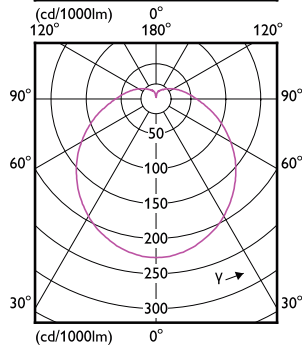

Order Code	Full Product Name	Color Code	Correlated Color	
			Temperature (Nom)	Luminous Flux (Nom)
929002966187	ESS LEDspot 10W 1150lm E27 R80 827	827	2700 K	1150 lm
929002966287	ESS LEDspot 10W 1150lm E27 R80 840	840	4000 K	1150 lm
929002966387	ESS LEDspot 10W 1150lm E27 R80 865	865	6500 K	1150 lm

Mechanical and housing

Order Code	Full Product Name	Bulb Shape
929002965587	ESS LEDspot 6W 640lm E14 R50 827	R50
929002965687	ESS LEDspot 6W 640lm E14 R50 840	R50
929002965787	ESS LEDspot 6W 640lm E14 R50 865	R50
929002965887	ESS LEDspot 9W 980lm E27 R63 827	R63
929002965987	ESS LEDspot 9W 980lm E27 R63 840	R63

Order Code	Full Product Name	Bulb Shape
929002966087	ESS LEDspot 9W 980lm E27 R63 865	R63
929002966187	ESS LEDspot 10W 1150lm E27 R80 827	R80
929002966287	ESS LEDspot 10W 1150lm E27 R80 840	R80
929002966387	ESS LEDspot 10W 1150lm E27 R80 865	R80

Temperature

Order Code	Full Product Name	T-Case Maximum (Nom)
929002965587	ESS LEDspot 6W 640lm E14 R50 827	70 °C
929002965687	ESS LEDspot 6W 640lm E14 R50 840	70 °C
929002965787	ESS LEDspot 6W 640lm E14 R50 865	70 °C
929002965887	ESS LEDspot 9W 980lm E27 R63 827	80 °C
929002965987	ESS LEDspot 9W 980lm E27 R63 840	80 °C
929002966087	ESS LEDspot 9W 980lm E27 R63 865	80 °C
929002966187	ESS LEDspot 10W 1150lm E27 R80 827	85 °C
929002966287	ESS LEDspot 10W 1150lm E27 R80 840	85 °C
929002966387	ESS LEDspot 10W 1150lm E27 R80 865	85 °C