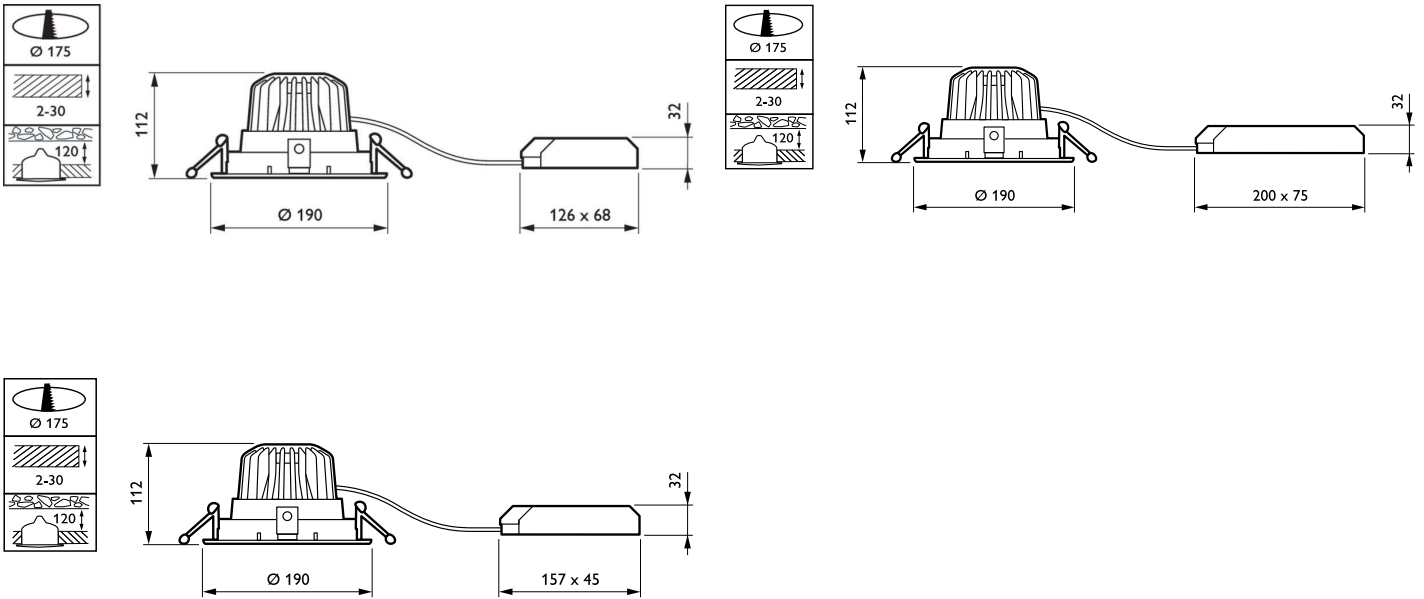

Dimensional drawing

Product details

GreenSpace_Accent_Fixed-
RS340B-DP01.tif

GreenSpace_Accent_Fixed-
RS340B-DP02.tif

GreenSpace Accent Fixed

Product details

GreenSpace_Accent_Fixed-
RS340B-DP03.tif

General Information	
CE mark	Yes
Driver included	Yes
ENEC mark	ENEC mark
Flammability mark	For mounting on normally flammable surfaces
Glow-wire test	Temperature 650 °C, duration 30 s
Light source replaceable	No
Number of gear units	1 unit
Product family code	RS340B
Light Technical	
Beam angle of light source	120 degree(s)
Operating and Electrical	
Input Voltage	220 to 240 V
Line Frequency	50 to 60 Hz
Mechanical and Housing	
Housing Color	White
Approval and Application	
Protection class IEC	Safety class II
Mech. impact protection code	IK02
Ingress protection code	IP20
Initial Performance (IEC Compliant)	
Luminous flux tolerance	+/-10%
Application Conditions	
Suitable for random switching	Yes