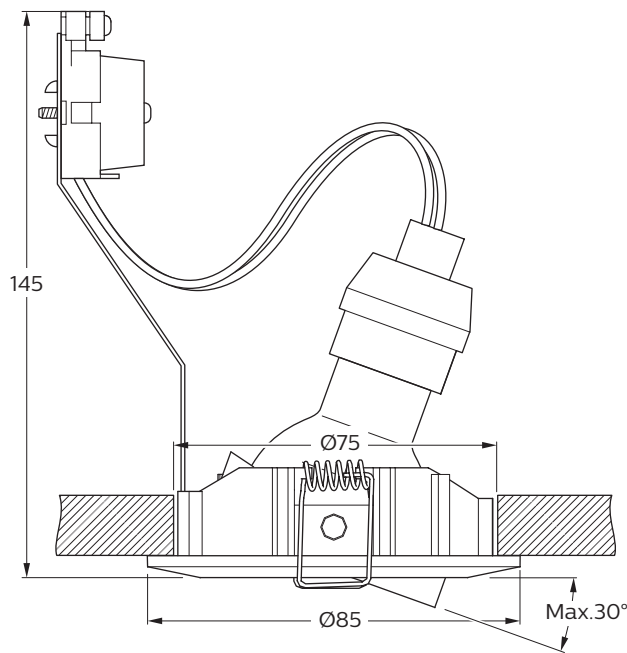

Philips Zadora LED RS049B

	LEDs	V	P(W)	 Ø mm	 kg
RS049 adjustable	MASTER LEDspot	220-240V	5.0-50	75	0.55
RS049 adjustable	CorePro LEDspot	220-240V	5.0-50	75	0.55
RS049 adjustable	CLASSIC LEDspot	220-240V	4.6-50	75	0.55

The luminaire shall be installed by a qualified electrician and wired in accordance with the latest IEE electrical regulations or the national requirements.

Dimensions in mm

For complete and updated list of advised dimmers, please check the Zadora LED page on the Philips Lighting eCatalog: <http://www.ecat.lighting.philips.com>