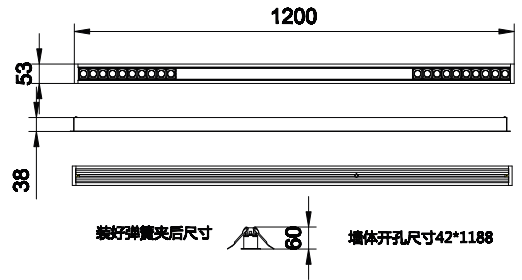

Dimensional drawing

GreenUp Linear Flex

Dimensional drawing

Light Technical	
Color rendering index (CRI)	>80
Operating and Electrical	
Input Voltage	220-240 V
Line Frequency	50 or 60 Hz
Mechanical and Housing	
Optical cover type	Linear-lens array oval shape
Housing Color	Black
Mech. impact protection code	IK03
Ingress protection code	IP20
Approval and Application	
Ambient temperature range	-20 to +40 °C
CE mark	No
Initial Performance (IEC Compliant)	
Luminous flux tolerance	+/-10%