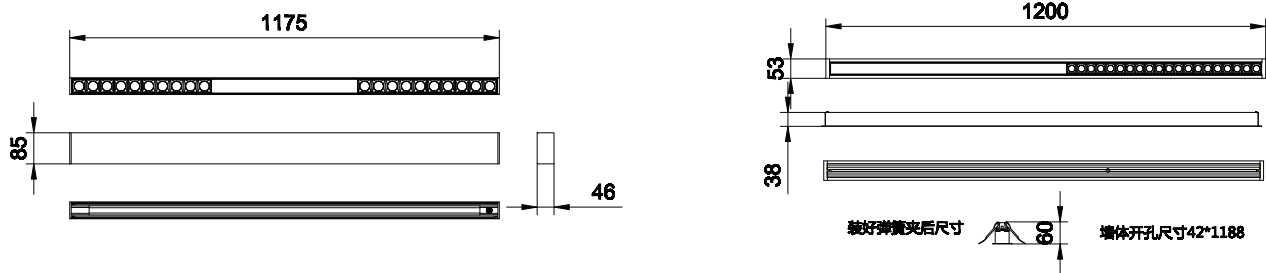

Dimensional drawing

GreenUp Linear Flex

Dimensional drawing

Light Technical	
Color rendering index (CRI)	>80
Operating and Electrical	
Input Voltage	220-240 V
Line Frequency	50 or 60 Hz
Mechanical and Housing	
Optical cover type	Linear-lens array oval shape
Housing Color	Black
Mech. impact protection code	IK03
Ingress protection code	IP20
Approval and Application	
Ambient temperature range	-20 to +40 °C
CE mark	No
Initial Performance (IEC Compliant)	
Luminous flux tolerance	+/-10%