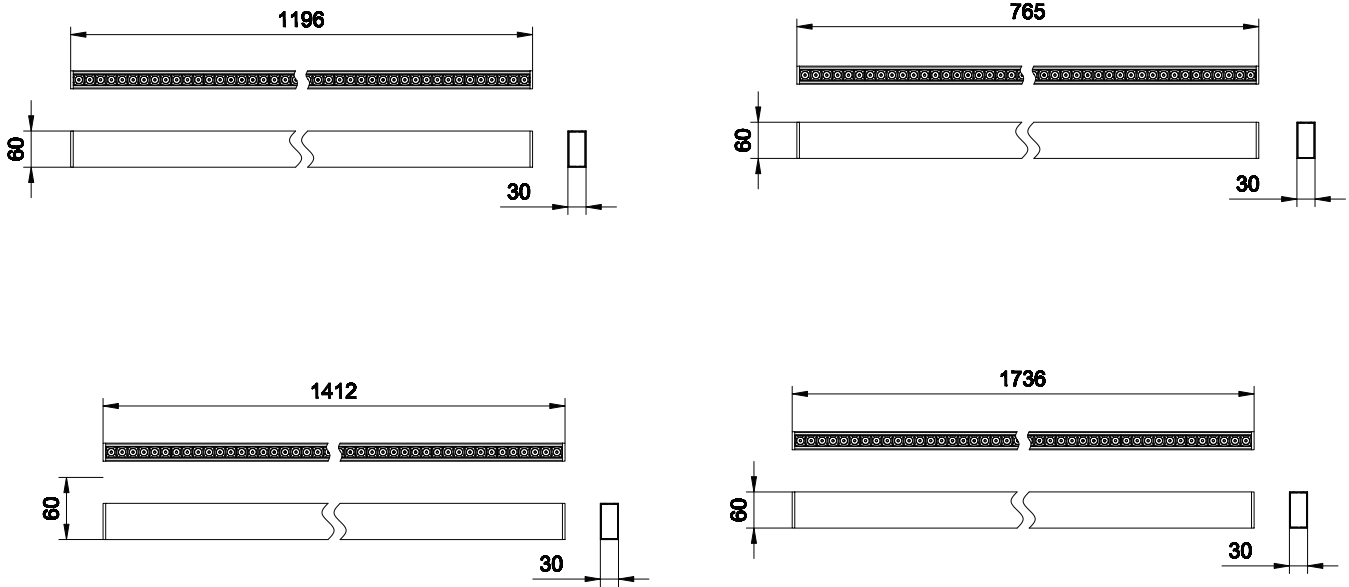

### Features

- Wide range of product dimensions and installation options.
- Multiple options of lumen outputs and optics.
- System efficacy up to 95lm/W.

## Dimensional drawing