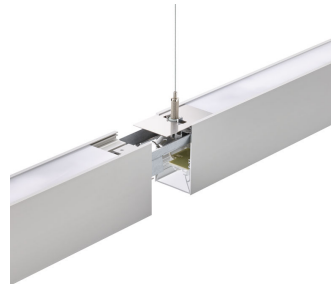

## TrueLine, surface mounted

Architects need a lighting solution that matches the interior architecture of the space they are enhancing. They want a light line with elegant proportions and high light levels that offers maximum design freedom. Philips TrueLine is a flexible linear luminaire for indoor office applications that offers excellent quality with the promise of future-proof upgrades. Specifiers need luminaires that save energy, at the same time as providing the right level of light. TrueLine recessed meets both these sets of requirements. Not only is it compliant with the WELL Building Standard for Light, TrueLine surface is rated UGR<19, which is compliant with all office norms (OC). TrueLine also comes in suspended and recess-mounted versions. All the luminaires in the family are available in different lengths, shapes, colors and light outputs. This offers the ultimate design flexibility and unlimited possibilities. TrueLine luminaires are also a sustainable, future-proof choice with high efficiency up to 140 lm/W and the option to upgrade to wireless connectivity and control.

## Product details

TrueLine-SP534\_SM534P-DPP.tif

TrueLine-RC534B\_SM534C\_SP534P-DPP.tif

TrueLine\_SM-line-U3

TrueLine Surface Mounted black housing

TrueLine\_SM\_SP-line-coupling-piece-side-view

TrueLine\_SM\_SP-line-connection-top-view-2