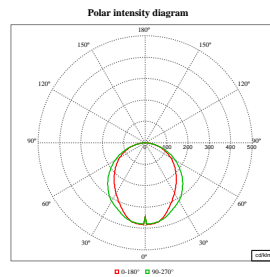

Polar Normal (separate) - SM530CI - 910505103223