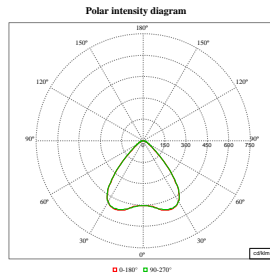

Polar Normal (separate) - SM504TI -
910505102387