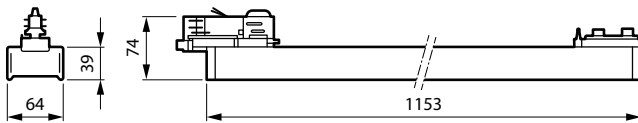

StoreSet Linear

Features

- Wide range of beams with OptiSuit optics available
- 3C track (SM504T) installation
- Efficient solution: up to 150 lumen per Watt (XA version)
- Robust but lightweight aluminum construction with plastic end caps
- Controls: Wired (DALI) and wireless connectivity, indoor positioning options available to enable our connected systems Interact for Retail and Interact Pro
- Color quality choices: standard, CRI90 and PremiumWhite
- Lighting designed for circularity with serviceable driver and integrated sensors

Application

- Food and Large Retailers
- Retail
- Petrol and Convenience
- City format shops, express stores, proximity formats

Warnings and Safety

- The canopy and optical surfaces must only ever be cleaned with a lint-free cloth and without detergents.

Dimensional drawing