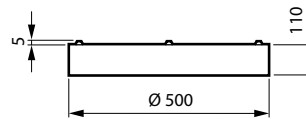

Application

- Offices
- Hospitality
- Schools
- Residential

Dimensional drawing

Product details

TrueCircle Suspended

TrueCircle Surface & Suspended

General Information	
Driver included	Yes
Gear	EB
Light source replaceable	No
Number of gear units	1 unit
Light Technical	
Beam angle of light source	120 degree(s)
Color rendering index (CRI)	>80
Operating and Electrical	
Protection class IEC	Safety class I
Input Voltage	220 to 240 V
Line Frequency	50 to 60 Hz
Suitable for random switching	No
Mechanical and Housing	
Mech. impact protection code	IK02
Ingress protection code	IP20
Emergency Operation	
Central Emergency	No
Approval and Application	
CE mark	Yes
ENEC mark	-
Flammability mark	For mounting on normally flammable surfaces
Glow-wire test	Temperature 650 °C, duration 30 s
Flickering value (PstLM) - Flickering value as per EN 61000-3-3	1
Stroboscopic effect visibility measure (SVM)	0.4
Initial Performance (IEC Compliant)	
Initial chromaticity	(0.38, 0.38) SDCM <lt/>3
Luminous flux tolerance	+/-10%
Over Time Performance (IEC Compliant)	
Driver failure rate at 5000 h	80 %