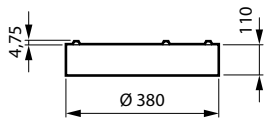

Application

- Offices
- Hospitality
- Schools
- Residential

Dimensional drawing

Product details

TrueCircle Suspended

TrueCircle Surface & Suspended

General Information	
Driver included	Yes
Gear	EB
Light source replaceable	No
Number of gear units	1 unit
Light Technical	
Beam angle of light source	120 degree(s)
Color rendering index (CRI)	>80
Operating and Electrical	
Protection class IEC	Safety class I
Input Voltage	220 to 240 V
Line Frequency	50 to 60 Hz
Suitable for random switching	No
Mechanical and Housing	
Mech. impact protection code	IK02
Ingress protection code	IP20
Emergency Operation	
Central Emergency	No
Approval and Application	
CE mark	Yes
ENEC mark	-
Flammability mark	For mounting on normally flammable surfaces
Glow-wire test	Temperature 650 °C, duration 30 s
Flickering value (PstLM) - Flickering value as per EN 61000-3-3	1
Stroboscopic effect visibility measure (SVM)	0.4
Initial Performance (IEC Compliant)	
Initial chromaticity	(0.38, 0.38) SDCM <lt/>3
Luminous flux tolerance	+/-10%
Over Time Performance (IEC Compliant)	
Driver failure rate at 5000 h	80 %