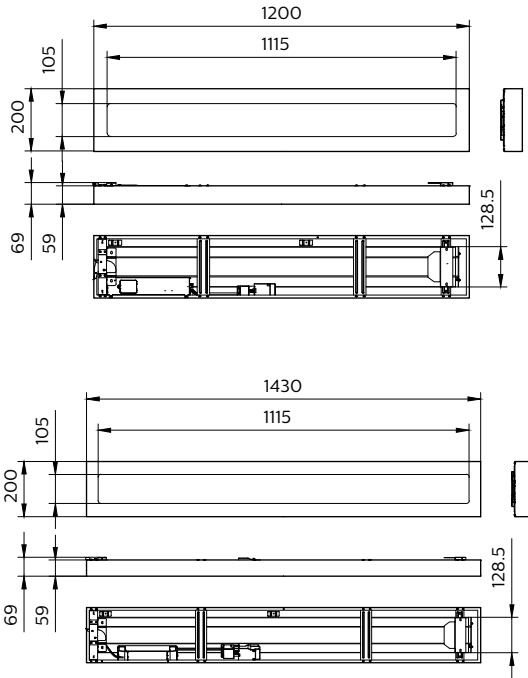

SM136V 31S_37S_43S_840 PSD
W20L120 NOC_SPP

SM136V 28S_34S_40S_830 PSD
W20L120 OC_SPP

CoreLine surface-mounted

Dimensional drawing

Product details

CoreLine Recessed connector PSD (dali)

CoreLine Surface-mounted Mounting clip