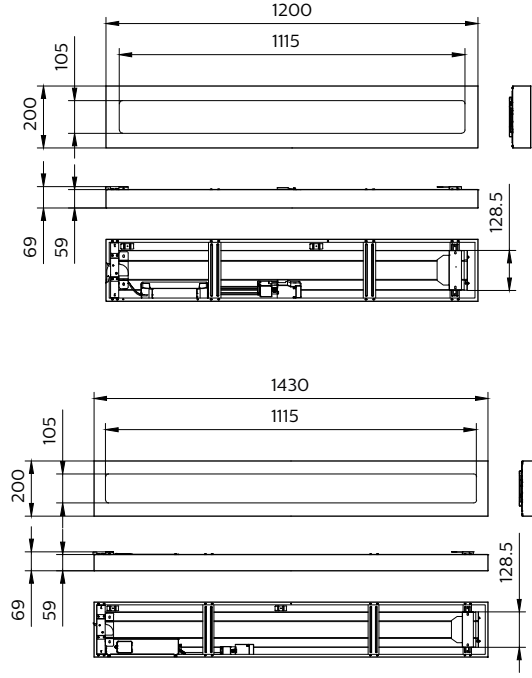

SM136V 31S_37S_43S_840 PSD
W20L120 NOC_SPP

SM136V 28S_34S_40S_830 PSD
W20L120 OC_SPP

CoreLine surface-mounted

Dimensional drawing

Product details

CoreLine Recessed connector PSD (dali)

CoreLine Surface-mounted Mounting clip