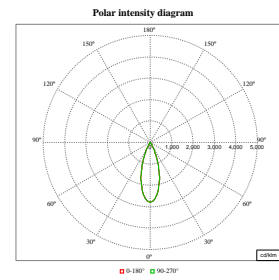

Polar Normal (separate) - RS780BI -
910505101655