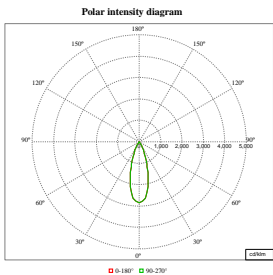

LuxSpace Accent Performance Elbow

Order Code	Full Product Name	Maximum dim level
910505101640	RS782B 39S/830 PSU-E MB WH	Not applicable
910505101641	RS782B 39S/830 DIA-VLC-E HMB WH	1%
910505101642	RS782B 39S/830 WIA-E MB WH	Not applicable
910505101643	RS782B 39S/840 PSU-E WB WH	Not applicable
910505101645	RS782B 39S/PW930 PSU-E HWB WH	Not applicable
910505101647	RS782B 27S/ROSE PSU-E HWB FG WH	Not applicable
910505101648	RS782B 27S/FMT PSU-E HWB FG WH	Not applicable

Order Code	Full Product Name	Maximum dim level
910505101649	RS782B 39S/CH PSU-E HWB FG WH	Not applicable
910505101652	RS782B 49S/830 PSU-E WB WH	Not applicable
910505101653	RS782B 49S/840 PSU-E WB WH	Not applicable
910505101654	RS782B 49S/930 PSU-E OVL-H WH	Not applicable
910505101655	RS782B 49S/PW930 PSU-E WB WH	Not applicable
910505101651	RS782B 49S/827 PSU-E VWB SI	Not applicable

Polar Wide Diagrams

Polar Normal (separate) - RS780BI - 910505101649