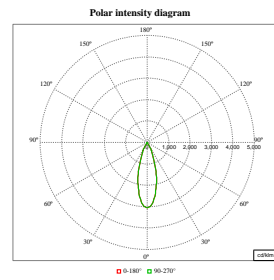

LuxSpace Accent Performance Elbow

Polar Wide Diagrams

Polar Normal (separate) - RS780BI -
910505101654

Polar Normal (separate) - RS780BI -
910505101651

Polar Normal (separate) - RS780BI -
910505101641

Polar Normal (separate) - RS780BI -
910505101569