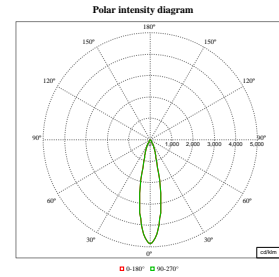

LuxSpace Accent Performance Elbow

Polar Wide Diagrams

Polar Normal (separate) - RS780BI -
910505101654

Polar Normal (separate) - RS780BI -
910505101651

Polar Normal (separate) - RS780BI -
910505101641

Polar Normal (separate) - RS780BI -
910505101569