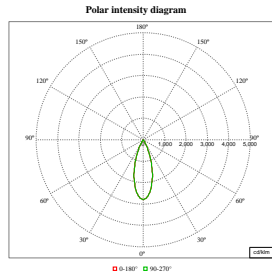

Polar Normal (separate) - RS780BI -
910505101636