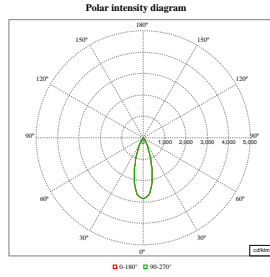

Polar Normal (separate) - RS780BI - 910505101623

Polar Normal (separate) - RS780BI - 910505101632

LuxSpace Accent Performance Adjustable

Polar Wide Diagrams

Polar Normal (separate) - RS780BI - 910505101634