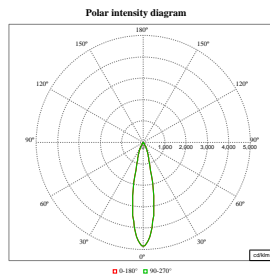

Initial Performance (IEC Compliant)

Order Code	Full Product Name	Initial chromaticity
910505101568	RS781B 39S/827 PSU-E NB WH	(0.458,0.410)<3
910505101621	RS781B 39S/830 PSU-E MB WH	(0.434,0.403)<3
910505101622	RS781B 39S/830 DIA-VLC-E HMB WH	(0.434,0.403)<3
910505101623	RS781B 39S/830 WIA-E MB WH	(0.434,0.403)<3
910505101624	RS781B 39S/840 PSU-E WB WH	(0.382,0.380)<3
910505101626	RS781B 39S/PW930 PSU-E HWB WH	(0.422,0.386)<2
910505101628	RS781B 27S/ROSE PSU-E HWB FG WH	(0.478,0.382)<2
910505101629	RS781B 27S/FMT PSU-E HWB FG WH	(0.457,0.385)<3
910505101630	RS781B 39S/CH PSU-E HWB FG WH	(0.458,0.410)<3

Order Code	Full Product Name	Initial chromaticity
910505101633	RS781B 49S/830 PSU-E WB WH	(0.434,0.403)<3
910505101634	RS781B 49S/840 PSU-E WB WH	(0.382,0.380)<3
910505101635	RS781B 49S/930 PSU-E WB WH	(0.434,0.403)<2
910505101636	RS781B 49S/PW930 PSU-E WB WH	(0.422,0.386)<2
910505101637	RS781B 60S/827 PSU-E HMB WH	(0.458,0.410)<3
910505101638	RS781B 60S/830 PSU-E HMB WH	(0.434,0.403)<3
910505101639	RS781B 60S/840 PSU-E HMB WH	(0.382,0.380)<3
910505101625	RS781B 39S/930 PSU-E WB BK	(0.434,0.403)<2
910505101632	RS781B 49S/827 PSU-E VWB SI	(0.458,0.410)<3

Polar Wide Diagrams

Polar Normal (separate) - RS780BI - 910505101637