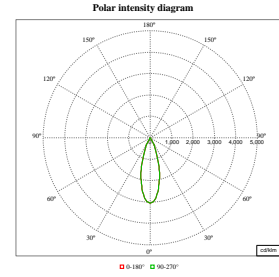

Polar Normal (separate) - RS780BI - 910505101625