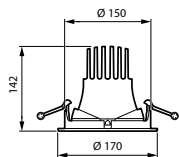

Dimensional drawing