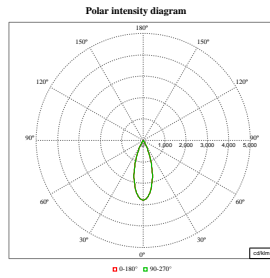

Polar Normal (separate) - RS780BI - 910505101635