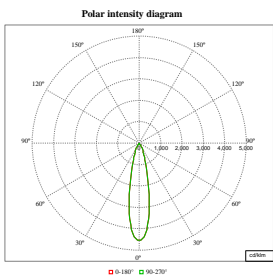

Polar Normal (separate) - RS780BI - 910505101621