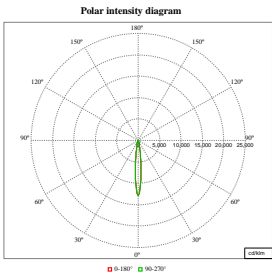

Polar Normal (separate) - RS780BI - 910505101568