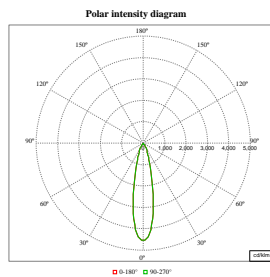

Polar Normal (separate) - RS780BI - 910505101623