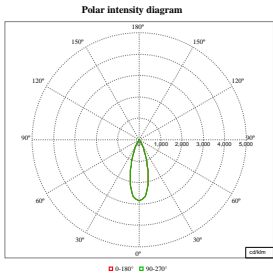

Polar Normal (separate) - RS780BI - 910505101629

Polar Normal (separate) - RS780BI - 910505101628

Polar Normal (separate) - RS780BI - 910505101624

LuxSpace Accent Performance Adjustable

Polar Wide Diagrams