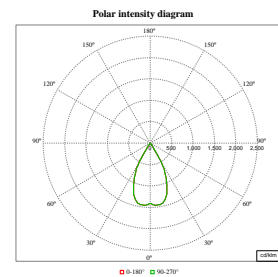

Polar Normal (separate) - RS780BI - 910505101632