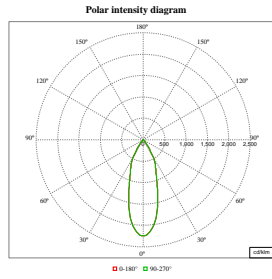

LuxSpace Accent Compact Elbow

Polar Wide Diagrams

Polar Normal (separate) - RS770BI - 910505101606

Polar Normal (separate) - RS770BI - 910505101607

Polar Normal (separate) - RS770BI - 910505101605

Polar Normal (separate) - RS770BI - 910505101567