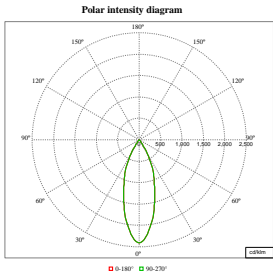

LuxSpace Accent Compact Elbow

Polar Wide Diagrams

Polar Normal (separate) - RS770BI - 910505101615