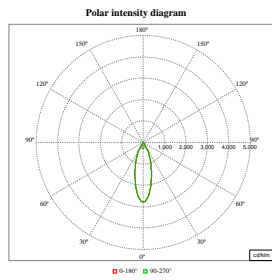

LuxSpace Accent Compact Elbow

Polar Wide Diagrams

Polar Normal (separate) - RS770BI - 910505101606

Polar Normal (separate) - RS770BI - 910505101607

Polar Normal (separate) - RS770BI - 910505101605

Polar Normal (separate) - RS770BI - 910505101567