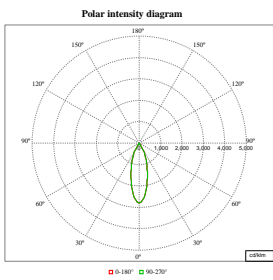

Polar Normal (separate) - RS770BI - 910505101603