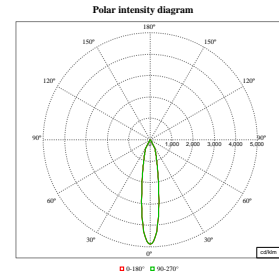

LuxSpace Accent Compact Elbow

Polar Wide Diagrams

Polar Normal (separate) - RS770BI - 910505101615

Polar Normal (separate) - RS770BI - 910505101616

Polar Normal (separate) - RS770BI - 910505101602

Polar Normal (separate) - RS770BI - 910505101612