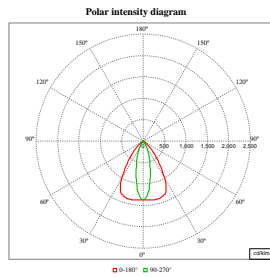

Polar Normal (separate) - RS770BI - 910505101614