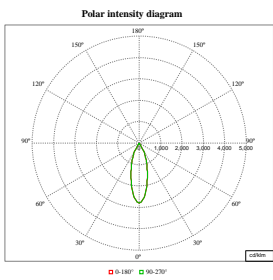

Polar Normal (separate) - RS770BI - 910505101604