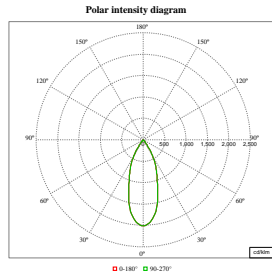

Polar Normal (separate) - RS770BI - 910505101616