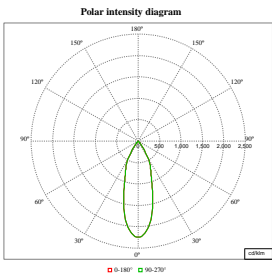

Polar Normal (separate) - RS770BI - 910505101608