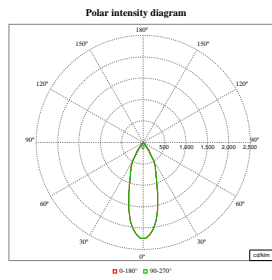

LuxSpace Accent Compact Elbow

Polar Wide Diagrams

Polar Normal (separate) - RS770BI - 910505101615

Polar Normal (separate) - RS770BI - 910505101616

Polar Normal (separate) - RS770BI - 910505101602

Polar Normal (separate) - RS770BI - 910505101612