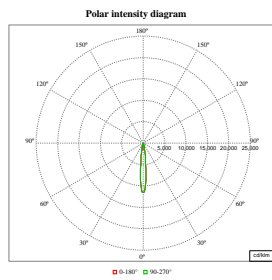

Polar Normal (separate) - RS770BI - 910505101597