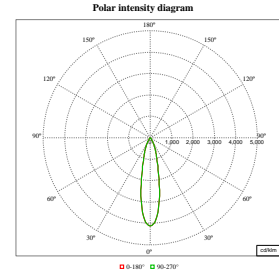

LuxSpace Accent Compact Elbow

Polar Wide Diagrams

Polar Normal (separate) - RS770BI - 910505101619

Polar Normal (separate) - RS770BI - 910505101618

Polar Normal (separate) - RS770BI - 910505101601

Polar Normal (separate) - RS770BI - 910505101620