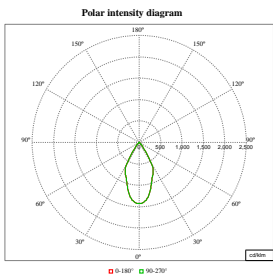

LuxSpace Accent Compact Elbow

Polar Wide Diagrams

Polar Normal (separate) - RS770BI - 910505101606

Polar Normal (separate) - RS770BI - 910505101607

Polar Normal (separate) - RS770BI - 910505101605

Polar Normal (separate) - RS770BI - 910505101567