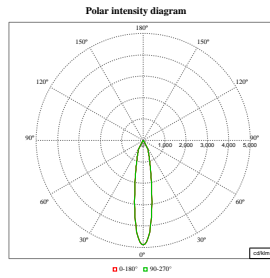

LuxSpace Accent Compact Elbow

Polar Wide Diagrams

Polar Normal (separate) - RS770BI - 910505101619

Polar Normal (separate) - RS770BI - 910505101618

Polar Normal (separate) - RS770BI - 910505101601

Polar Normal (separate) - RS770BI - 910505101620