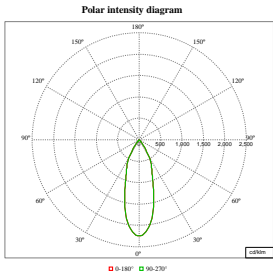

LuxSpace Accent Compact Elbow

Polar Wide Diagrams

Polar Normal (separate) - RS770BI - 910505101606

Polar Normal (separate) - RS770BI - 910505101607

Polar Normal (separate) - RS770BI - 910505101605

Polar Normal (separate) - RS770BI - 910505101567