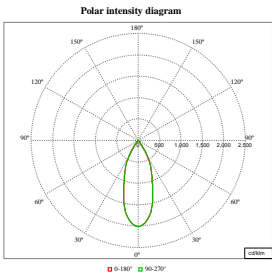

LuxSpace Accent Compact Elbow

Polar Wide Diagrams

Polar Normal (separate) - RS770BI - 910505101619

Polar Normal (separate) - RS770BI - 910505101618

Polar Normal (separate) - RS770BI - 910505101601

Polar Normal (separate) - RS770BI - 910505101620