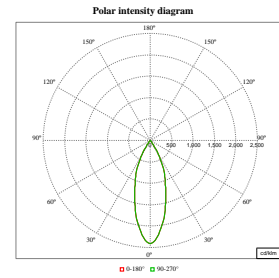

Polar Normal (separate) - RS770BI - 910505101613