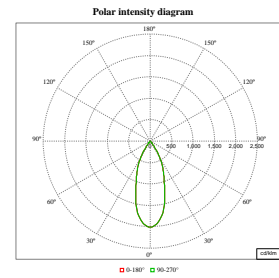

Polar Normal (separate) - RS770BI - 910505101617