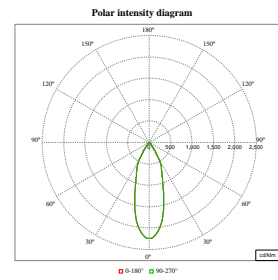

Polar Normal (separate) - RS770BI - 910505101595