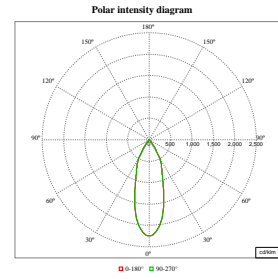

LuxSpace Accent Compact Elbow

Polar Wide Diagrams

Polar Normal (separate) - RS770BI - 910505101606

Polar Normal (separate) - RS770BI - 910505101607

Polar Normal (separate) - RS770BI - 910505101605

Polar Normal (separate) - RS770BI - 910505101567