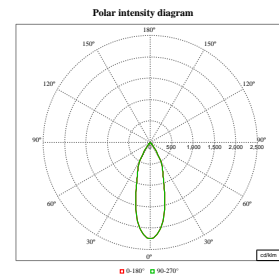

Polar Normal (separate) - RS770BI - 910505101610