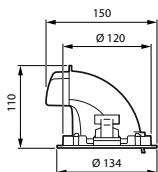

Versions

RS772B LuxSpace Accent Compact
Elbow Silver

RS772B LuxSpace Accent Compact
Elbow Black

Dimensional drawing

LuxSpace Accent Compact Elbow

Product details

RS772B LuxSpace Accent Compact Elbow Back View