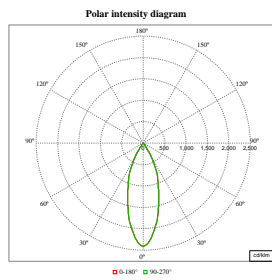

Polar Normal (separate) - RS770BI - 910505101611