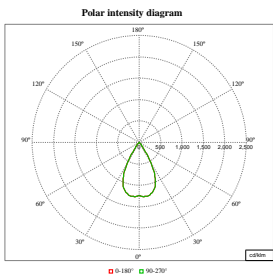

LuxSpace Accent Compact Elbow

Polar Wide Diagrams

Polar Normal (separate) - RS770BI - 910505101615

Polar Normal (separate) - RS770BI - 910505101616

Polar Normal (separate) - RS770BI - 910505101602

Polar Normal (separate) - RS770BI - 910505101612