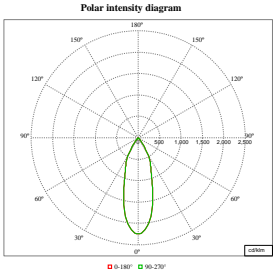

Polar Wide Diagrams

Polar Normal (separate) - RS770BI -
910505101575

Polar Normal (separate) - RS770BI -
910505101576

Polar Normal (separate) - RS770BI -
910505101577

LuxSpace Accent Compact Adjustable

Polar Wide Diagrams