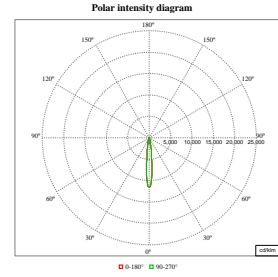

Polar Normal (separate) - RS770BI - 910505101572