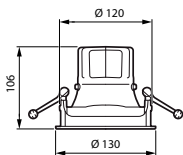

Versions

RS771B LuxSpace Accent Compact
Adjustable Black

RS771B LuxSpace Accent Compact
Adjustable Silver

Dimensional drawing

LuxSpace Accent Compact Adjustable

Product details

LuxSpace Accent Adjustable luminaires offer 2-way tilting for easy aiming in any installation