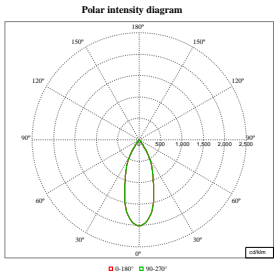

LuxSpace Accent Compact Adjustable

Polar Wide Diagrams

Polar Normal (separate) - RS770BI - 910505101591