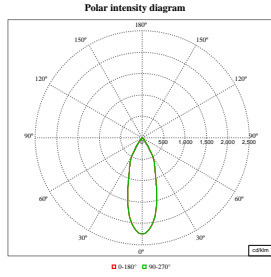

Polar Normal (separate) - RS770BI - 910505101582